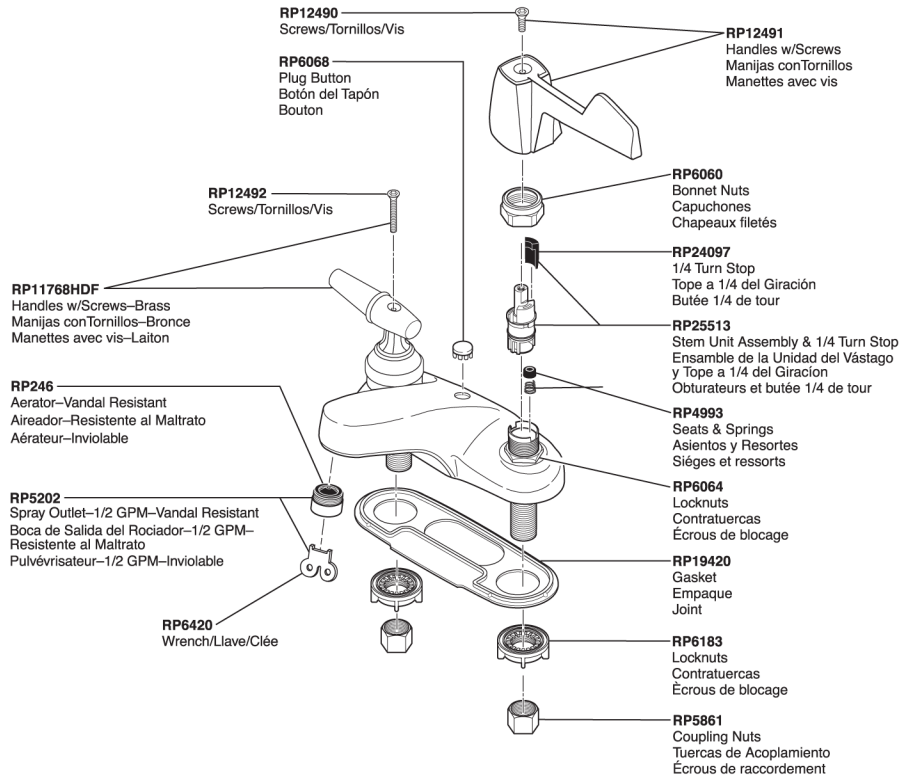

Two-Handle Lavatory Faucet Robinetterie de Toilette à Manette Double

Llave de Dos Manijas para Lavamanos

OLD Spout Style—For All Models Manufactured BEFORE October 2011

Models/Modelos/Modèles 2523-HDF & 2529-HDF Series/Series/Seria

HDF Lavatory