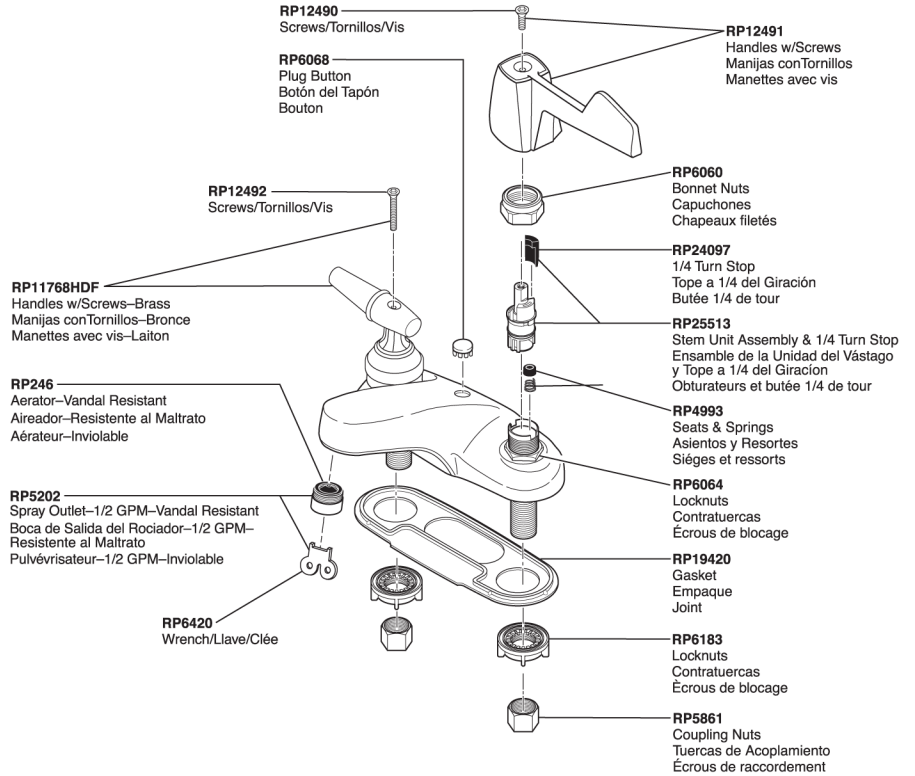

Two-Handle Lavatory Faucet Robinetterie de Toilette à Manette Double

Llave de Dos Manijas para Lavamanos

OLD Spout Style—For All Models Manufactured BEFORE October 2011

Models/Modelos/Modèles 2523-HDF & 2529-HDF Series/Series/Seria

HDF Lavatory