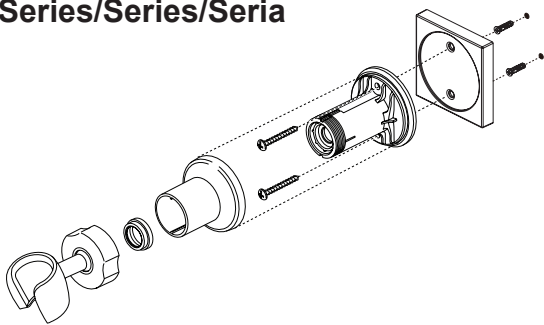

U3401-PK▲
Shower Arm Mount
Soporte para brazo de ducha
Support de bras de douche

55552, 55567, 55051, 55140, 55530 & 55799
Series/Series/Seria

U4010-PK▲
Hand shower holder
Teleducha titular
Support douchette