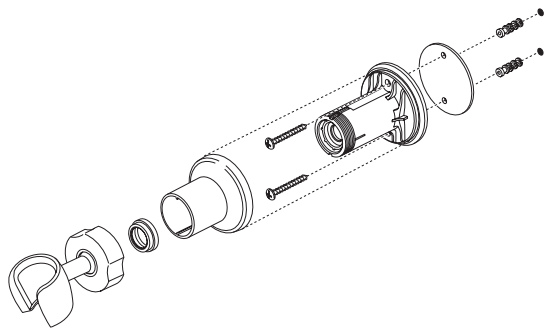

55011, 55013, 55020, 55021, 55085, 57923 & 55386
Series/Series/Seria

RP61294▲
Mounting Bracket
Consola de montaje
Support