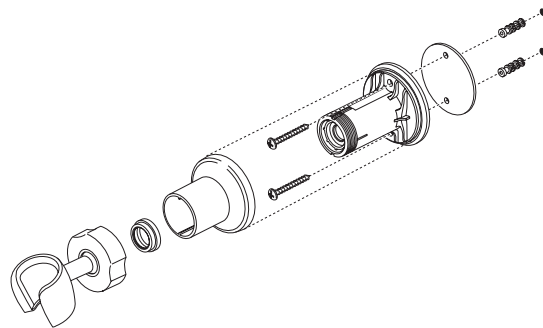

U495D -▲60-PK
Hose & Gaskets
Manguera y Empaques
Tuyau souple et joints

55011, 55013, 55020, 55021, 55085, 57923 & 55386
Series/Series/Seria

RP61294▲
Mounting Bracket
Consola de montaje
Support

55424, 55445, 55433, 55421, 59716
Series/Series/Seria