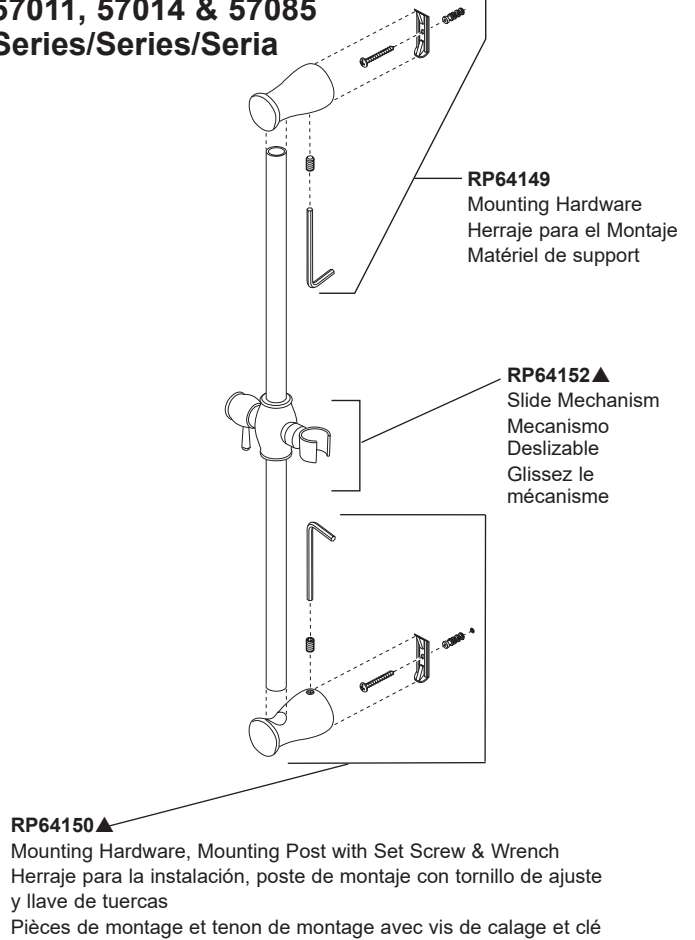

57011, 57014 & 57085
Series/Series/Seria