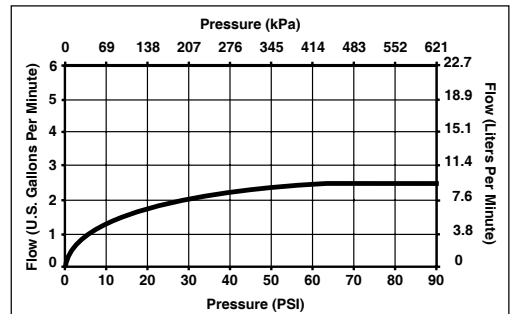

COMPLIES WITH

- ASME A12.18.1/CSA B125.1

▲ Designate proper finish suffix

55 E. 111th Street, Indianapolis, Indiana 46280
350 South Edgeware Road, St. Thomas, Ontario Canada N5P 4L1
© 2012 Masco Corporation of Indiana

Delta reserves the right (1) to make changes in specifications and materials, and (2) to change or discontinue models, both without notice or obligation. Dimensions are for reference only. See current full-line price book or www.specselect.com for finish options and product availability.