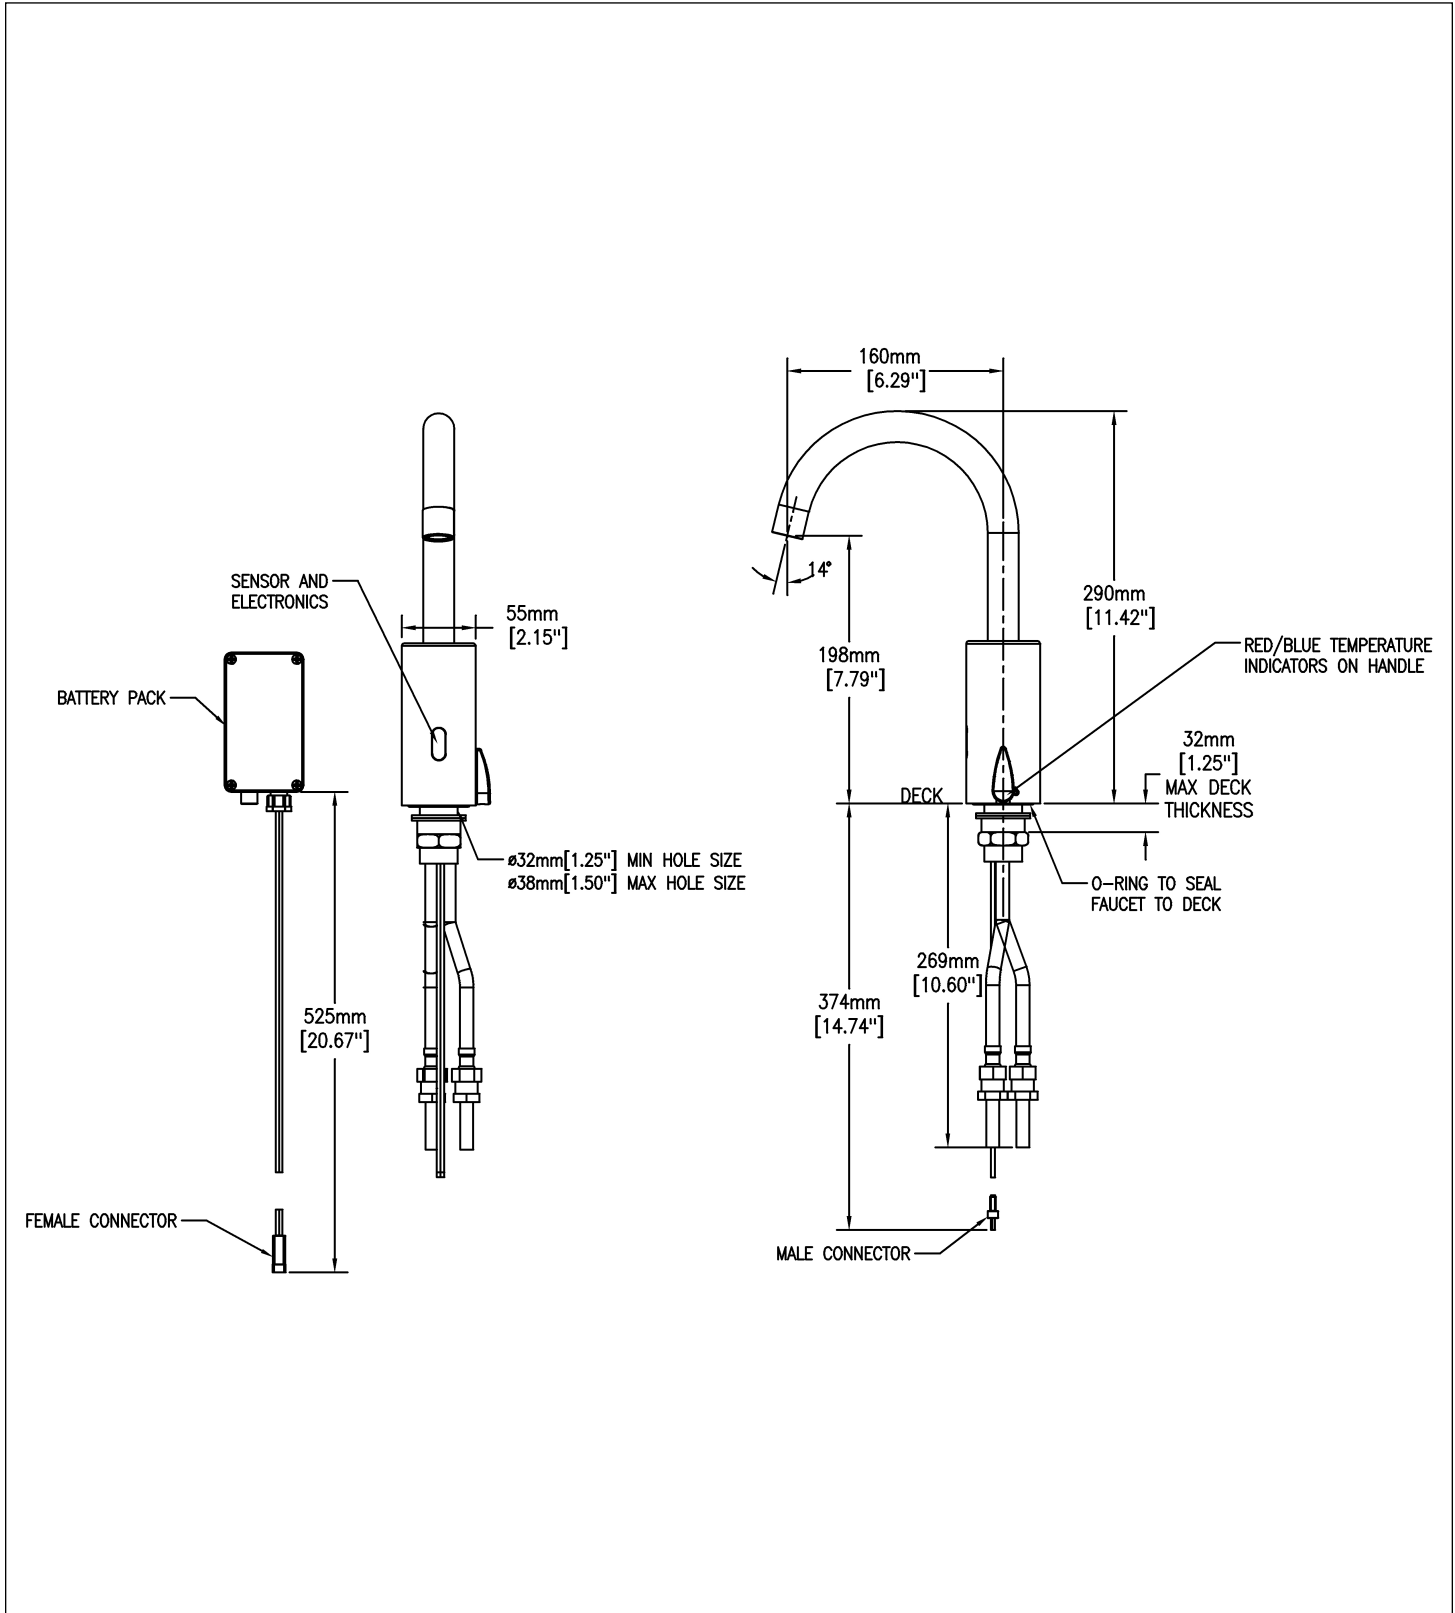

Electronic Faucets

Battery operated electronic faucet with above deck mixer to adjust water temperature – Goose Neck Spout

Model No: DEMD-211

COMPLIES WITH:

- ADA Compliant and meets Handicapped Accessibility Standard ASME A117.1 of less than 5 lbs. handle operating force
- (Contact Delta Representative for State and/or Local Approvals)

SPECIFICATION:

- Battery operated electronic faucet with above deck mixer to adjust water temperature – Goose Neck Spout
- Chrome Finish

OPERATION:

- SENSING RANGE:
 - Factory set to 8.6" (220 mm)
 - Adjustable from 3.15" to 11.8" (80 mm to 300 mm) with optional remote control
- MAXIMUM RUN TIME:
 - 90 seconds, adjustable with remote control

(Dimensional drawing on following page)

Delta reserves the right (1) to make changes to specifications and materials, and (2) to change or discontinue models, both without notice or obligation. Dimensions are for reference. Measurement may vary plus or minus 6mm(0.25"). Mounting locations are suggested only. Check with local codes for requirements in your area. This spec was produced September 24, 2012.

Delta reserves the right (1) to make changes to specifications and materials, and (2) to change or discontinue models, both without notice or obligation. Dimensions are for reference. Measurement may vary plus or minus 6mm(0.25"). Mounting locations are suggested only. Check with local codes for requirements in your area. This spec was produced September 24, 2012.