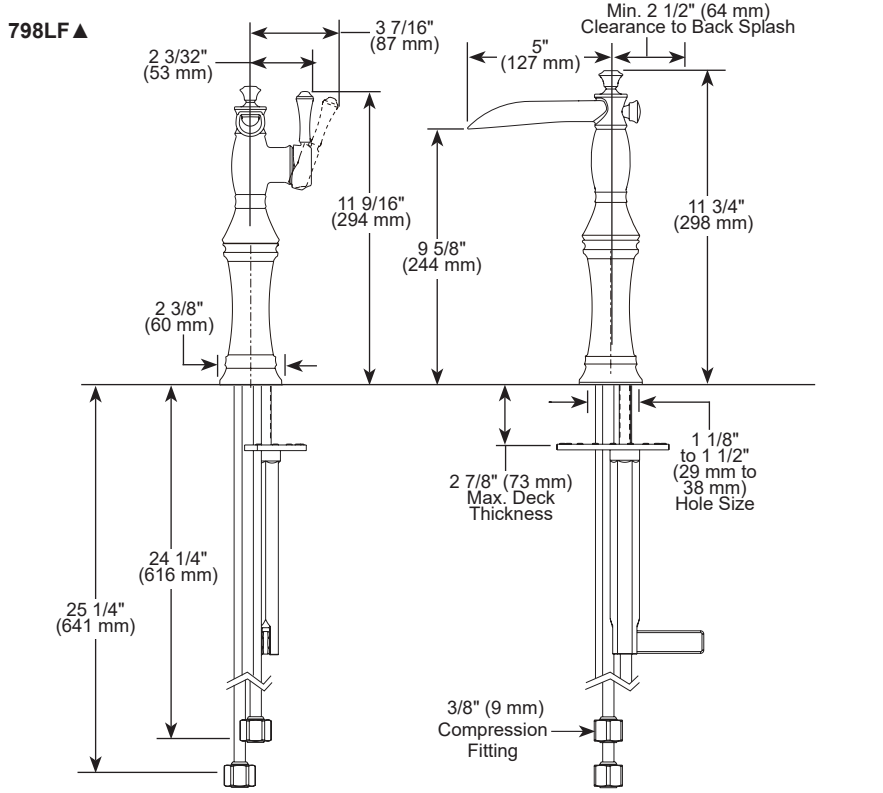

## BATHROOM FAUCETS

- Cassidy™ Bath Collection
- Single Handle Deck Mount
- Single Hole Riser Model

▲ Designate Proper Finish Suffix

### STANDARD SPECIFICATIONS:

- Max. flow rate 1.2 gpm @ 60 psi, 4.5 L/min @ 414 kPa
- One or three hole mount (escutcheon optional, not included)
- Solid brass fabricated body
- Diamond coated ceramic cartridge
- Model has metal drain with push pop-up type fitting with plated flange and stopper, no lift rod hole
- 1/4" O.D. straight, staggered PEX supply lines
- Optional red/blue indicator ring proved with model