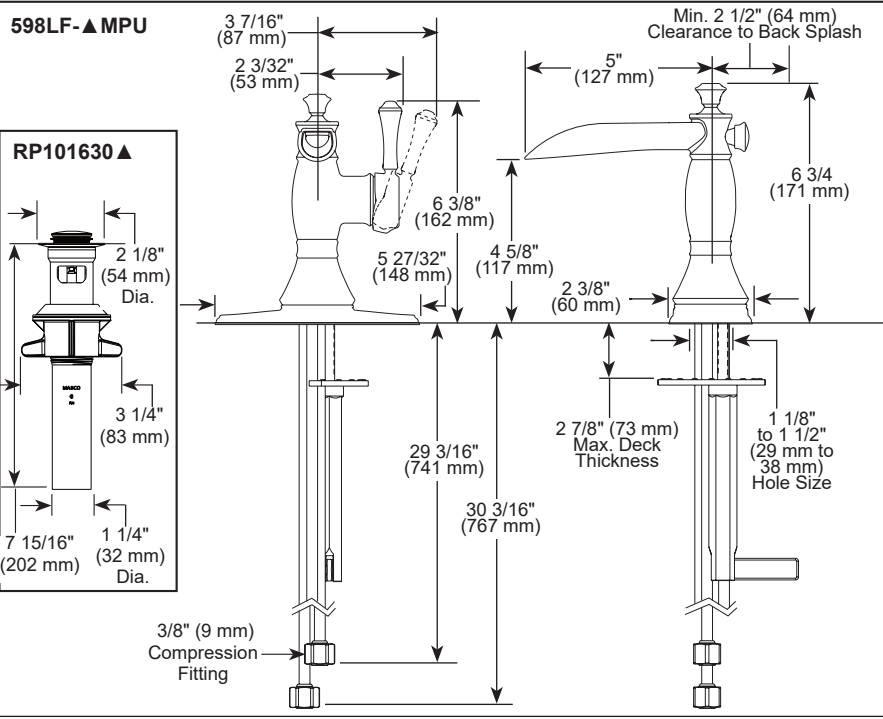

## BATHROOM FAUCETS

- Cassidy™ Bath Collection
- Single Handle Deck Mount
- Single Hole Riser Model

▲ Designate Proper Finish Suffix

### STANDARD SPECIFICATIONS:

- Max. flow rate 1.2 gpm @ 60 psi, 4.5 L/min @ 414 kPa
- One or three hole mount (escutcheon optional, not included)
- Solid brass fabricated body
- Diamond coated ceramic cartridge
- Model has metal drain with push pop-up type fitting with plated flange and stopper, no lift rod hole
- 1/4" O.D. straight, staggered PEX supply lines
- Optional red/blue indicator ring proved with model