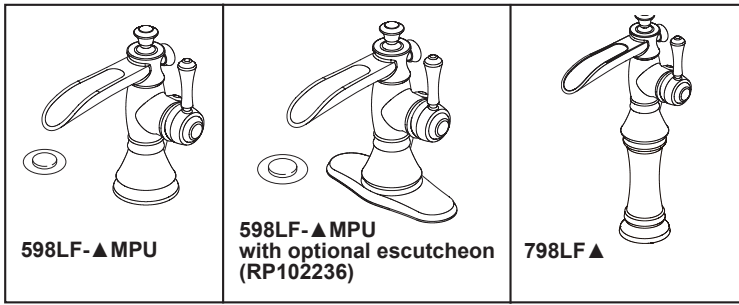

## BATHROOM FAUCETS

- Cassidy™ Bath Collection
- Single Handle Deck Mount
- Single Hole Riser Model

▲ Designate Proper Finish Suffix

### STANDARD SPECIFICATIONS:

- Max. flow rate 1.2 gpm @ 60 psi, 4.5 L/min @ 414 kPa
- One or three hole mount (escutcheon optional, not included)
- Solid brass fabricated body
- Diamond coated ceramic cartridge
- Model has metal drain with push pop-up type fitting with plated flange and stopper, no lift rod hole
- 1/4" O.D. straight, staggered PEX supply lines
- Optional red/blue indicator ring proved with model