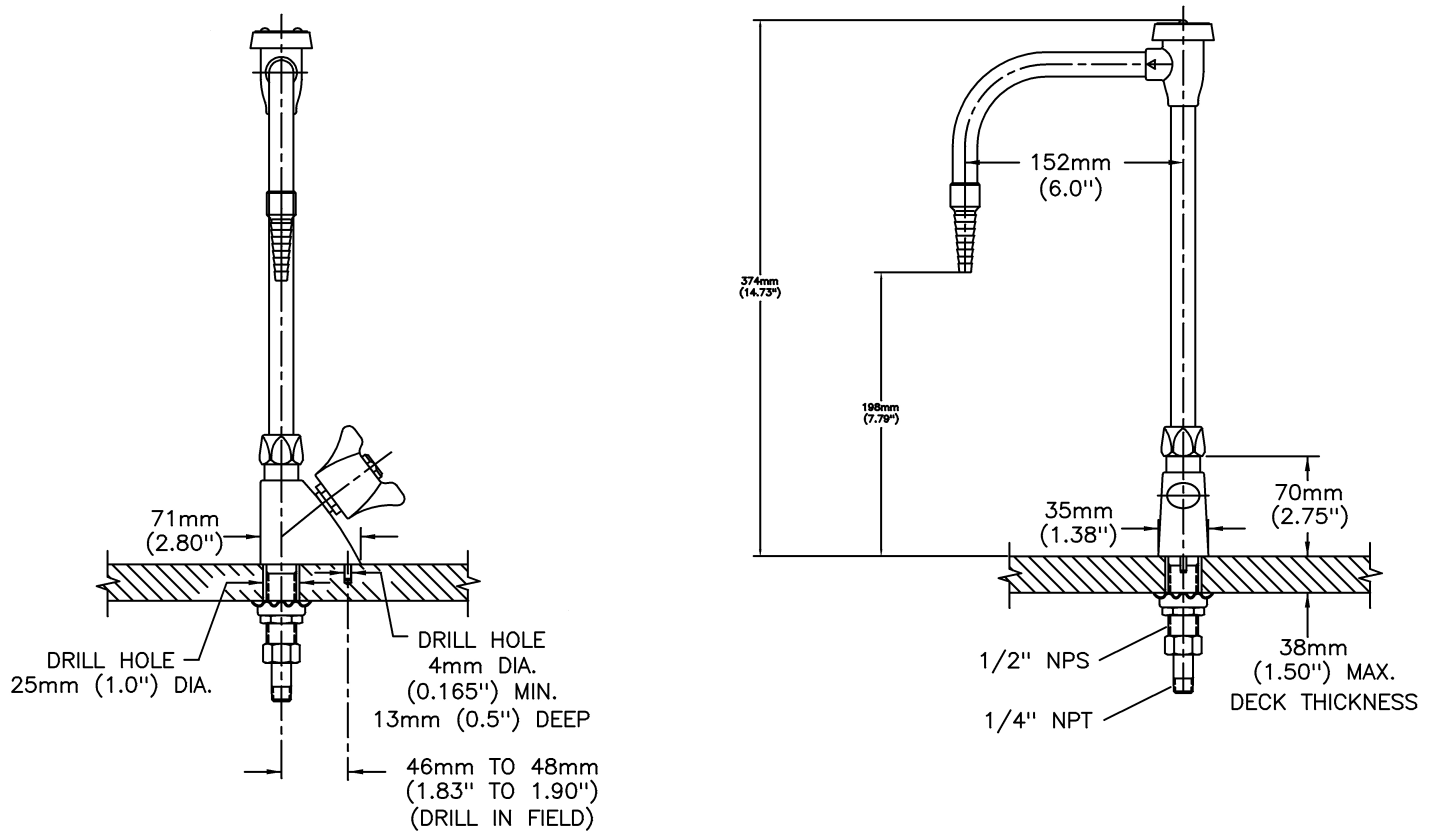

Single Water Faucets

Deckmount single faucet with rigid/swivel spout
fits a maximum 1-1/4" diameter hole

Model No: W6600-10

COMPLIES WITH:

- CSA certified to B125 with compliance to ASME A112.18.1
- (Contact Delta Representative for State and/or Local Approvals)
- Tested and approved under ASSE 1001 and CSA B64.1.1

SPECIFICATION:

- All brass body with vandal resistant locking pin to prevent damage to counter top(can be removed in field if not required)
- Assembled shank
- Brass locknut and raised lockwasher to provide positive gripping during installation
- Teck Lab compression structure
- Chrome plated brass renewable seat
- 1/4" NPT tailpiece and coupling nut
- Spout can be oriented to suit left, center, or right side handle operation
- Deckmount single faucet with rigid/swivel spout, fits a maximum 1-1/4" diameter hole
- Chrome Finish
- Spout: R23 - 152 mm (6") Angle VB Spout
- Outlet: w/ 1/4" ID Serrated Nozzle Outlet(No Dash or -10 series)
- Handle#: B - Two Arm Metal
- Indexed For: CW - Cold Water(Green)-60 psi max

OPERATION:

- Not Available

(Dimensional drawing on following page)

Delta reserves the right (1) to make changes to specifications and materials, and (2) to change or discontinue models, both without notice or obligation. Dimensions are for reference. Measurement may vary plus or minus 6mm(0.25"). Mounting locations are suggested only. Check with local codes for requirements in your area. This spec was produced February 27, 2012.

Delta reserves the right (1) to make changes to specifications and materials, and (2) to change or discontinue models, both without notice or obligation. Dimensions are for reference. Measurement may vary plus or minus 6mm(0.25"). Mounting locations are suggested only. Check with local codes for requirements in your area. This spec was produced February 27, 2012.