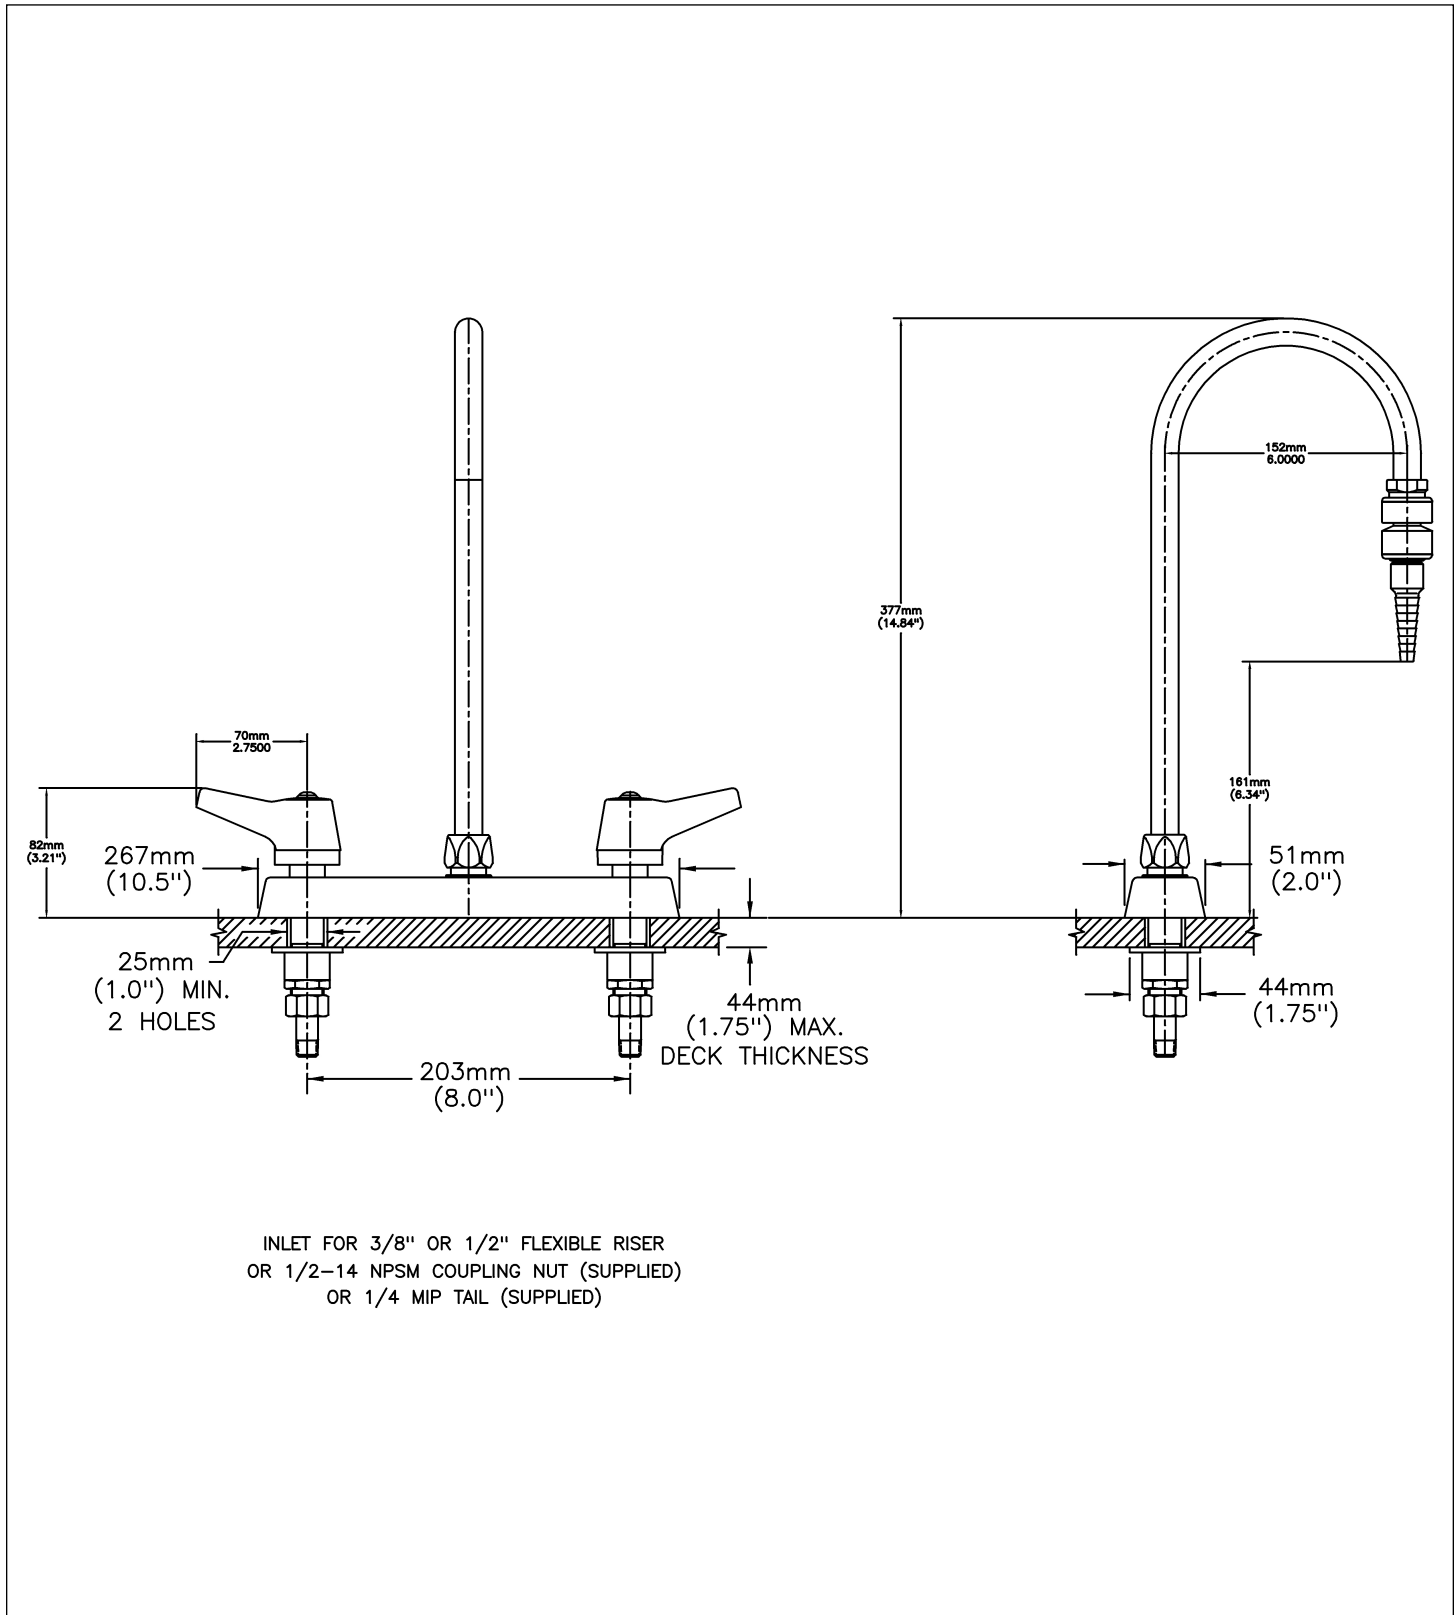

## Mixing Faucets

8" center Deckmount mixing faucet with rigid/swivel spout

#### SPECIFICATION:

- 203mm (8") center deckmount faucet
- Two Handle
- Heavy duty cast brass body
- 1/2" NPS shanks
- Metal hold-down package
- Field installation of spout as rigid or swivel
- Teck Lab compression structures
- Chrome plated brass renewable seats
- Locknuts, lockwashers
- 1/4" NPT tailpiece and coupling nuts
- Polished chrome plate finish
- Spout: R6 - Gooseneck spout-6.0" spout reach -13.5" height(unmounted)- Standard rigid/swivel field installation unless LS Limited swing option selected-Vandal resistant .090" wall thickness
- Outlet#: 9 - w/ 1/4" ID Serrated Nozzle Outlet Plus In-Line Dual Check Vacuum Breaker(-9 series)
- Handle#: C - 70 mm (2-3/4") ADA compliant Lever Blade Handle-Metal-Color indexed
- Indexed For: CW/HW - Cold & Hot Water(Green & Red)

#### OPERATION:

- Not Available

***(Dimensional drawing on following page)***

Delta reserves the right (1) to make changes to specifications and materials, and (2) to change or discontinue models, both without notice or obligation. Dimensions are for reference. Measurement may vary plus or minus 6mm(0.25"). Mounting locations are suggested only. Check with local codes for requirements in your area. This spec was produced June 01, 2021.

Delta reserves the right (1) to make changes to specifications and materials, and (2) to change or discontinue models, both without notice or obligation. Dimensions are for reference. Measurement may vary plus or minus 6mm(0.25"). Mounting locations are suggested only. Check with local codes for requirements in your area. This spec was produced June 01, 2021.