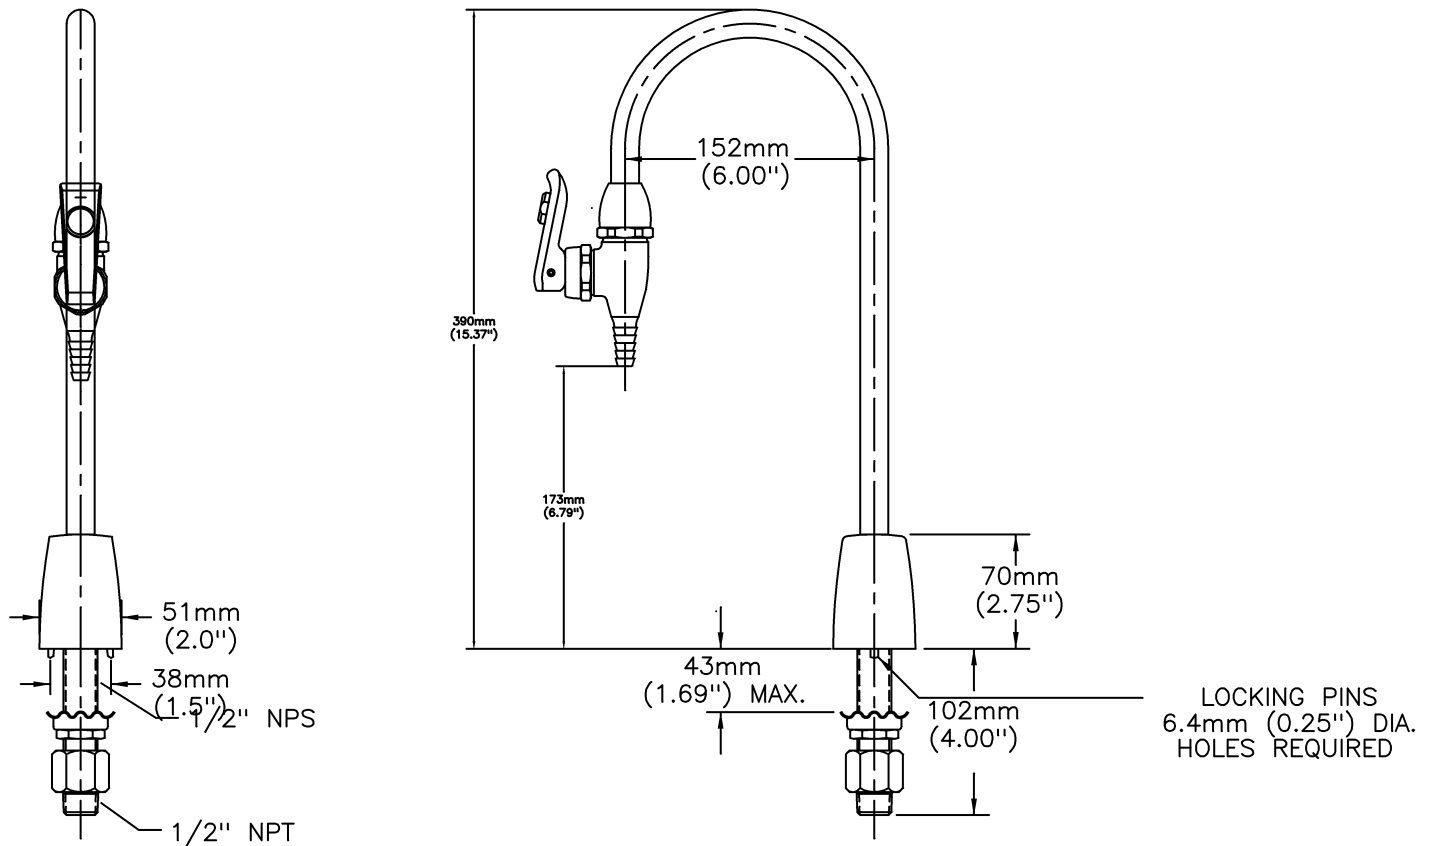

Distilled Water Faucets

Deckmount Pure Water Faucet

Model No: W6635DI

COMPLIES WITH:

- (Contact Delta Representative for State and/or Local Approvals)

SPECIFICATION:

- Deckmount pure water faucet complete with W6629 Celcon valve with 6 serration hose end
- Engineered from modern materials to keep distilled water pure. Celcon control valve is chemically inert to most common laboratory chemicals (not hydrochloric or sulphuric acids)
- Operates up to 414 kPa (60 psi) line pressure
- Flexible diaphragm seat is moulded to the stem for positive action, seal and long life. Valve diaphragm and entire waterway is inert Tygon material with a Celcon union inlet connection, preventing contact of water with metal components. 1/2" M.I.P. size
- Double action spring loaded handle provides self-closing and full lock-open flow operation
- All goosenecks are heavy-duty 3/8" I.P.S. brass pipe, with inert lining Tygon tubing. Standard goosenecks have 152 mm (6") diameter bend.
- Smooth, glossy chrome plated finish, allows for ease of cleaning
- Forged brass turret with vandal resistant locking pins to prevent damage to mounting surface (can be removed in field if not required)
- Raised lockwasher to provide positive gripping during installation
- Deckmount Pure Water Faucet
- Chrome Finish
- Spout: - 6" Radius Gooseneck(standard)
- Outlet: Self-closing and lock-open celcon control valves
- Assembled Shank:
- Indexed For: DI - Deionized Water(White)

NOTE ALIGNMENT OF
LOCKING PINS TO
ORIENTATION OF
RIGID SPOUT.

Delta reserves the right (1) to make changes to specifications and materials, and (2) to change or discontinue models, both without notice or obligation. Dimensions are for reference. Measurement may vary plus or minus 6mm(0.25"). Mounting locations are suggested only. Check with local codes for requirements in your area. This spec was produced April 19, 2021.