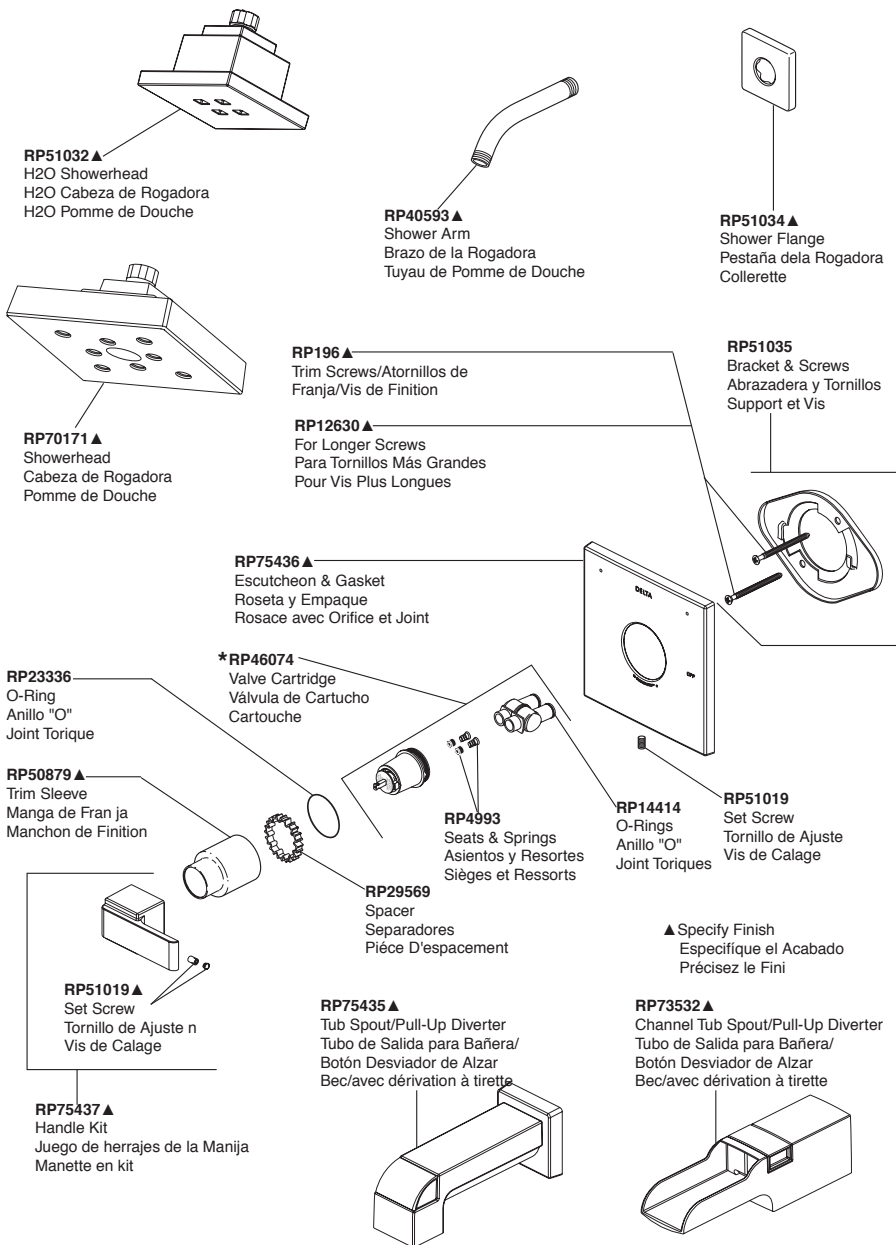

**T14067, T14267, T14267-H2O, T14267-LHD, T14467,
T144667-H2O, T14467-LHD Models / Modelos / Modèles**