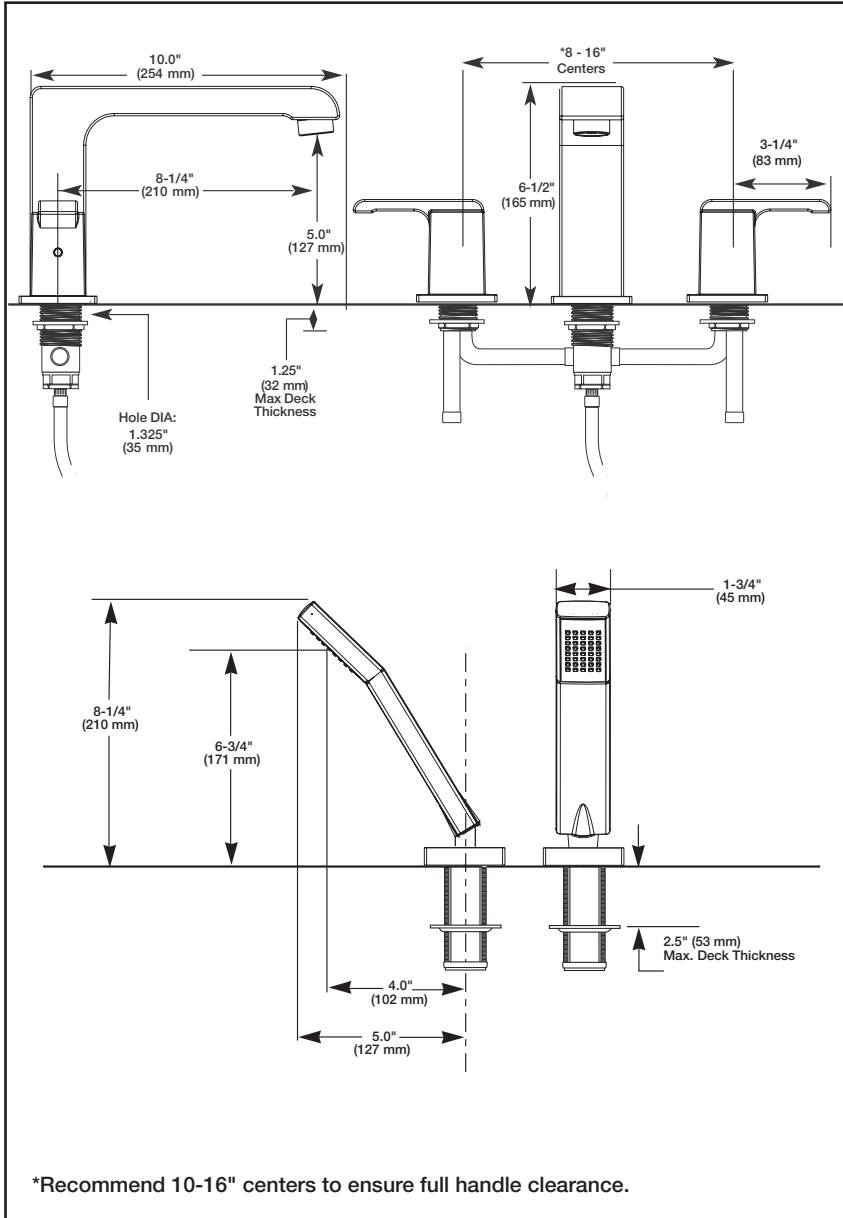

# ROMAN TUB/WHIRLPOOL FAUCET TRIM

- Arzo® Collection
- 3-Hole Installation (T2786)
- 4-Hole Installation (T4786)
- Flexible Deck or Ledge Mount

## STANDARD SPECIFICATIONS:

- Washerless.
- Handshower flow rate: 2.5 gpm @ 60 psi, 9.45 L/min @ 414 kPa.
- Solid brass spout body.
- Control mechanism shall be of the rotating cylinder type with stainless steel plate and 180° rotation, with stainless steel sockets.
- Hot and cold stems are interchangeable.
- Temperature and volume controlled with handles.
- All operating parts shall be replaceable from the top.
- Rough-In kit must also be ordered to complete installation. (R4707 series for 4-hole, R2707 series for 3-hole or RP23611). There are separate specification sheets on each rough-in kit if more details are required.