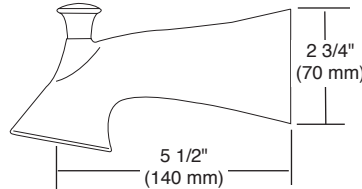

**RP78575 ▲ 1.75 GPM Touch-Clean® Shower Head**

**RP51303 ▲ (Pull-Up Diverter)**

**RP53237 ▲ (Non-Diverter)**

**RP70173 ▲ 1.75 GPM H<sub>2</sub>O Shower Head**

**RP77992 Available Extension Kit**

▲ Designate Proper Finish Suffix

### STANDARD SPECIFICATIONS:

- Max flow rate 1.75 gpm @ 80 psi, 6.6 L/min @ 550 kPa
- Maintains a balanced pressure of hot and cold water even when a valve is turned on or off elsewhere in the system
- For use with MultiChoice® Universal rough valve body (R10000 Series)
- Back-to-back installation capability
- Solid brass forged body
- Lever volume control handle; temperature adjustment dial
- Field adjustable to limit handle rotation into hot water zone
- Maximum dial rotation adjustable between 90° and 180°
- All parts replaceable from the front of the valve
- RP78575 has five settings - Full Spray, Fast Massage, Full Spray w/Massage, Soft Drenching spray, pause is a non-positive shut-off. RP70173 has one setting - Full Spray
- Tub port maximum flow rate 6.2 gpm @ 60 psi with R10000-UNBX
- Shower arm overall horizontal length = 5 1/2" (138 mm), including threaded ends
- Stem extension kit RP77992 can be ordered to allow for an additional 1 3/4" wall thickness. RP77992 ships with chrome escutcheon screws. For special finishes also order RP12630 escutcheon screws in desired finish.
- Universal Tub Spout adapter included (RP100154) for threaded 1/2" NPT Iron Pipe, 1/2" CWT Copper Sweat or Slip-On applications