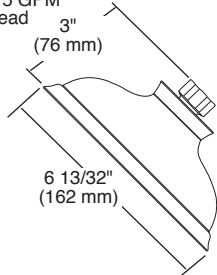

**RP78575 ▲ 1.75 GPM Touch-Clean® Shower Head**

**RP51303 ▲ (Pull-Up Diverter)**

**RP53237 ▲ (Non-Diverter)**

**RP70173 ▲ 1.75 GPM H<sub>2</sub>O Shower Head**

**RP77992 Available Extension Kit**

▲ Designate Proper Finish Suffix

### STANDARD SPECIFICATIONS:

- Max flow rate 1.75 gpm @ 80 psi, 6.6 L/min @ 550 kPa
- Maintains a balanced pressure of hot and cold water even when a valve is turned on or off elsewhere in the system
- For use with MultiChoice® Universal rough valve body (R10000 Series)
- Back-to-back installation capability
- Solid brass forged body
- Lever volume control handle; temperature adjustment dial
- Field adjustable to limit handle rotation into hot water zone
- Maximum dial rotation adjustable between 90° and 180°
- All parts replaceable from the front of the valve
- RP78575 has five settings - Full Spray, Fast Massage, Full Spray w/Massage, Soft Drenching spray, pause is a non-positive shut-off. RP70173 has one setting - Full Spray
- Tub port maximum flow rate 6.2 gpm @ 60 psi with R10000-UNBX
- Shower arm overall horizontal length = 5 1/2" (138 mm), including threaded ends
- Stem extension kit RP77992 can be ordered to allow for an additional 1 3/4" wall thickness. RP77992 ships with chrome escutcheon screws. For special finishes also order RP12630 escutcheon screws in desired finish.
- Universal Tub Spout adapter included (RP100154) for threaded 1/2" NPT Iron Pipe, 1/2" CWT Copper Sweat or Slip-On applications