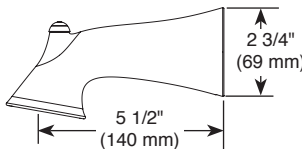

**RP78575 ▲ 1.75 GPM Touch-Clean® Shower Head**

**RP51303 ▲ (Pull-Up Diverter)**

**RP53237 ▲ (Non-Diverter)**

**RP70173 ▲ 1.75 GPM H<sub>2</sub>O Shower Head**

**RP77992 Available Extension Kit**

▲ Designate Proper Finish Suffix

### STANDARD SPECIFICATIONS:

- Max flow rate 1.75 gpm @ 80 psi, 6.6 L/min @ 550 kPa
- Maintains a balanced pressure of hot and cold water even when a valve is turned on or off elsewhere in the system
- For use with MultiChoice® Universal rough valve body (R10000 Series)
- Back-to-back installation capability
- Solid brass forged body
- Lever volume control handle; temperature adjustment dial
- Field adjustable to limit handle rotation into hot water zone
- Maximum dial rotation adjustable between 90° and 180°
- All parts replaceable from the front of the valve
- RP78575 has five settings - Full Spray, Fast Massage, Full Spray w/Massage, Soft Drenching spray, pause is a non-positive shut-off. RP70173 has one setting - Full Spray
- Tub port maximum flow rate 6.2 gpm @ 60 psi with R10000-UNBX
- Shower arm overall horizontal length = 5 1/2" (138 mm), including threaded ends
- Stem extension kit RP77992 can be ordered to allow for an additional 1 3/4" wall thickness. RP77992 ships with chrome escutcheon screws. For special finishes also order RP12630 escutcheon screws in desired finish.
- Universal Tub Spout adapter included (RP100154) for threaded 1/2" NPT Iron Pipe, 1/2" CWT Copper Sweat or Slip-On applications