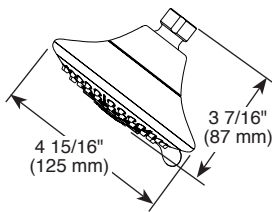

**RP78575 ▲ 1.75 GPM Touch-Clean® Shower Head**

**RP51303 ▲ (Pull-Up Diverter)**

**RP53237 ▲ (Non-Diverter)**

**RP70173 ▲ 1.75 GPM H<sub>2</sub>O Shower Head**

**RP77992 Available Extension Kit**

▲ Designate Proper Finish Suffix

### STANDARD SPECIFICATIONS:

- Max flow rate 1.75 gpm @ 80 psi, 6.6 L/min @ 550 kPa
- Maintains a balanced pressure of hot and cold water even when a valve is turned on or off elsewhere in the system
- For use with MultiChoice® Universal rough valve body (R10000 Series)
- Back-to-back installation capability
- Solid brass forged body
- Lever volume control handle; temperature adjustment dial
- Field adjustable to limit handle rotation into hot water zone
- Maximum dial rotation adjustable between 90° and 180°
- All parts replaceable from the front of the valve
- RP78575 has five settings - Full Spray, Fast Massage, Full Spray w/Massage, Soft Drenching spray, pause is a non-positive shut-off. RP70173 has one setting - Full Spray
- Tub port maximum flow rate 6.2 gpm @ 60 psi with R10000-UNBX
- Shower arm overall horizontal length = 5 1/2" (138 mm), including threaded ends
- Stem extension kit RP77992 can be ordered to allow for an additional 1 3/4" wall thickness. RP77992 ships with chrome escutcheon screws. For special finishes also order RP12630 escutcheon screws in desired finish.
- Universal Tub Spout adapter included (RP100154) for threaded 1/2" NPT Iron Pipe, 1/2" CWT Copper Sweat or Slip-On applications