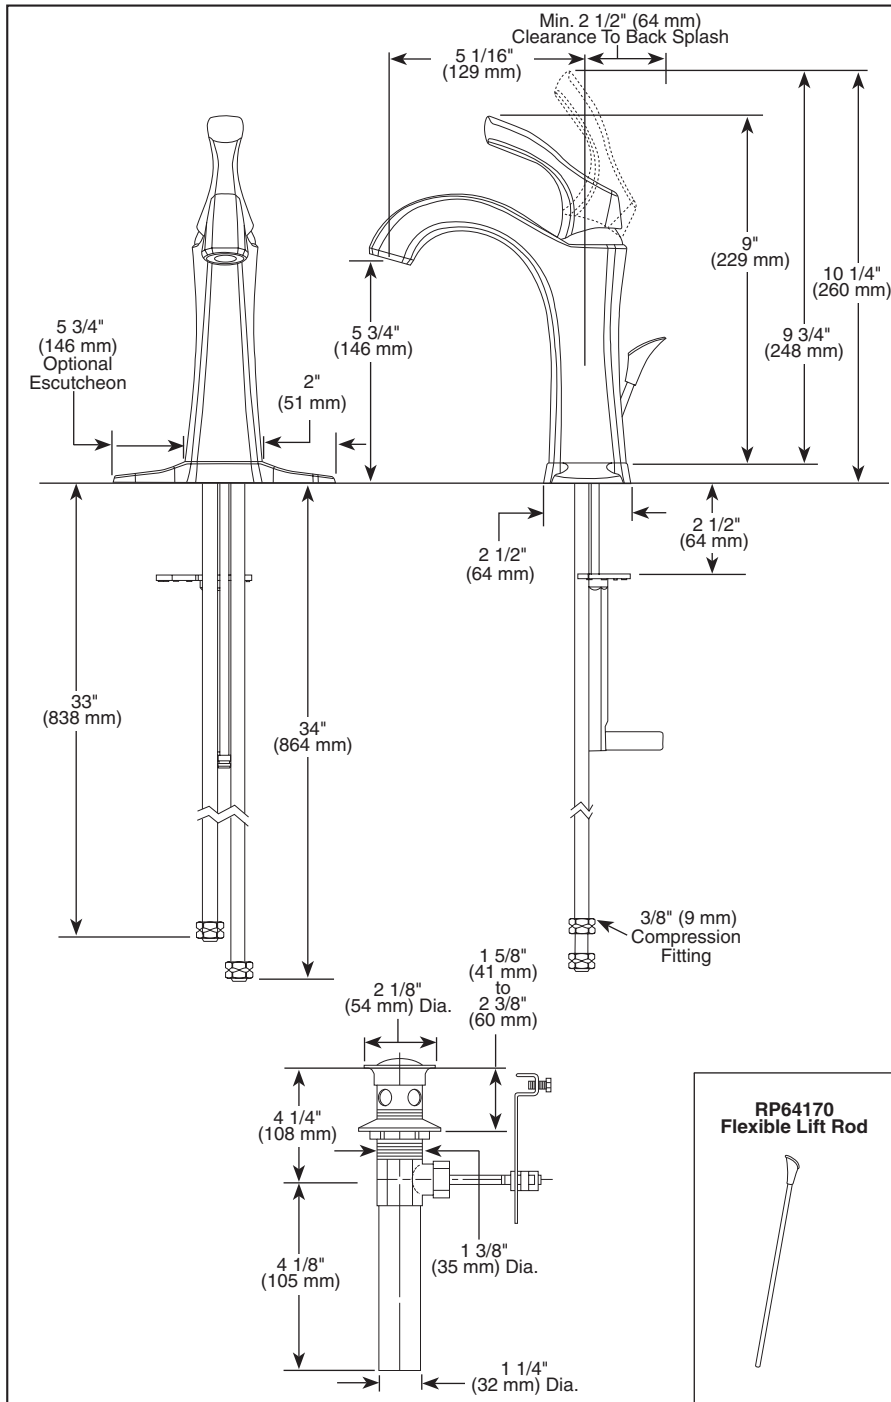

LAVATORY FAUCETS

- Addison® Bath Collection
- DIAMOND™ Seal Technology
- Single Handle Deck Mount
- 1 or 3 Hole Mount (Optional 5 3/4" Escutcheon Included)

Submitted Model No.: _____

Specific Features: _____

STANDARD SPECIFICATIONS:

- Single handle lavatory deck faucet.
- 1 or 3 hole mount (5 3/4" (146 mm) escutcheon plate included).
- Solid brass fabricated body.
- 5 1/16" (129 mm) long spout.
- 1 1/8" minimum - 1 1/2" maximum hole size.
- Lever handle. Control mechanism is the diamond embedded ceramic disc cartridge.
- Handle motion "Euro Style".
- 3/8" O.D. straight, staggered pex supply tubes 33" (838 mm) and 34" (864 mm) long.
- Maximum 1.5 gpm flowrate @ 60 PSI.
- Models have metal drain with pop-up type fitting with plated flange and stopper.

COMPLIES WITH:

- ASME A112.18.1 / CSA B125.1
- ASME A112.18.2 / CSA B125.2
- Indicates compliance to ICC/ANSI A117.
- EPA Water Sense
- Verified to ≤0.25% Pb average wetted surface regulations.

55 E. 111th Street, Indianapolis, Indiana 46280
 350 South Edgeware Road, St. Thomas, ON N5P 4L1
 © 2011 Masco Corporation of Indiana