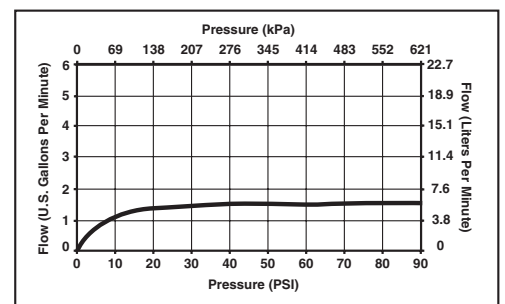

55 E. 111th Street, Indianapolis, Indiana 46280
350 South Edgeware Road, St. Thomas, ON N5P 4L1
© 2011 Masco Corporation of Indiana

▲ Designate Proper Finish Suffix

Delta reserves the right (1) to make changes in specifications and materials, and (2) to change or discontinue models, both without notice or obligation. Dimensions are for reference only. See current full-line price book or www.specselect.com for finish options and product availability.