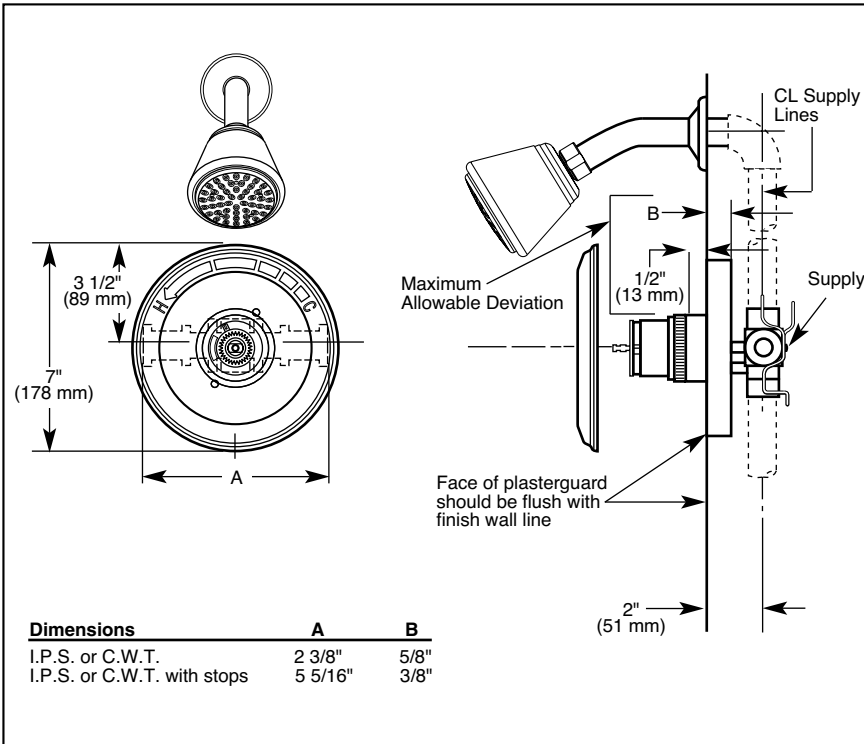

1424-LHP

Submitted Model No.: _____

Specific Features: _____

DELTA[®]

BATH MIXING VALVES

- Shower Only
- Single Handle
- LHP-Less Handle Program
- Monitor[®] with Scald-Guard[®] Valve
- Pressure Balance
- Temperature Only Controlled with Handle

STANDARD SPECIFICATIONS:

- Pressure balanced single handle bath mixing valve.
- Requires 1 1/2" (38 mm) wall cavity.
- Back-to-back installation capability.
- Solid brass fabricated body.
- LHP-Less Handle Program. See available handle options on back.
- Monitor[®] with Scald-Guard[®] valve. Maintains a balanced pressure of hot and cold water even when a valve is turned on or off elsewhere in the system.
- Temperature only controlled with handle.
- Field adjustable to limit handle rotation into hot water zone.
- 120° maximum handle rotation.
- All parts shall be replaceable from the front of the valve.

▲=Specify Finish

***Available LHP Handle Options**

H71▲  1 1/2" (38 mm)	H72▲ A72  2 3/8" (60 mm)	H73▲ A73  1 1/8" (29 mm)	H74▲ A74  3 1/4" (83 mm)
H75▲  2 1/2" (64 mm)	H77▲  1 5/8" (41 mm)	H78  2 1/4" (57 mm)	H79▲  3 3/8" (86 mm)

***Available LHP Handle Accent Options**

 A72CL	 A74, A74AL, A74PB, A74WH
 A72, A72AL, A72PB, A72PR, A72WH	 A73, A73PB, A73WH
 A72OK	 A73ST
 A74CL	

 Full Spray	RP28599▲ Push-Clean™ Showerhead  2 1/2" (64 mm) 2" (51 mm)	RP28600 Touch-Clean® Showerhead  3 1/2" (89 mm) 3 7/16" (87 mm)
 Massage Spray	RP28601▲ Dual Spray Touch-Clean® Showerhead  4" (102 mm) 3 7/16" (87 mm)	RP28602▲ Ultimate Touch-Clean® Showerhead  4 3/8" (111 mm) 3 1/2" (89 mm)
 Soft Aerated Spray		