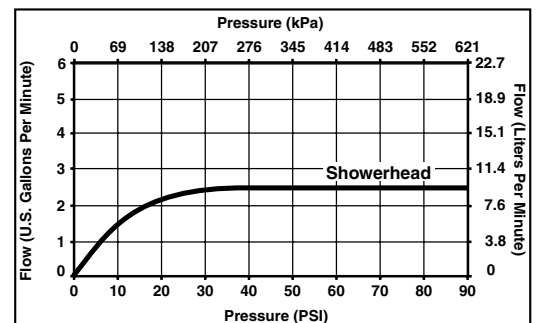

1424-LHP

Submitted Model No.: _____

Specific Features: _____

DELTA[®]

BATH MIXING VALVES

- Shower Only
- Single Handle
- LHP-Less Handle Program
- Monitor[®] with Scald-Guard[®] Valve
- Pressure Balance
- Temperature Only Controlled with Handle

STANDARD SPECIFICATIONS:

- Pressure balanced single handle bath mixing valve.
- Requires 1 1/2" (38 mm) wall cavity.
- Back-to-back installation capability.
- Solid brass fabricated body.
- LHP-Less Handle Program. See available handle options on back.
- Monitor[®] with Scald-Guard[®] valve. Maintains a balanced pressure of hot and cold water even when a valve is turned on or off elsewhere in the system.
- Temperature only controlled with handle.
- Field adjustable to limit handle rotation into hot water zone.
- 120° maximum handle rotation.
- All parts shall be replaceable from the front of the valve.