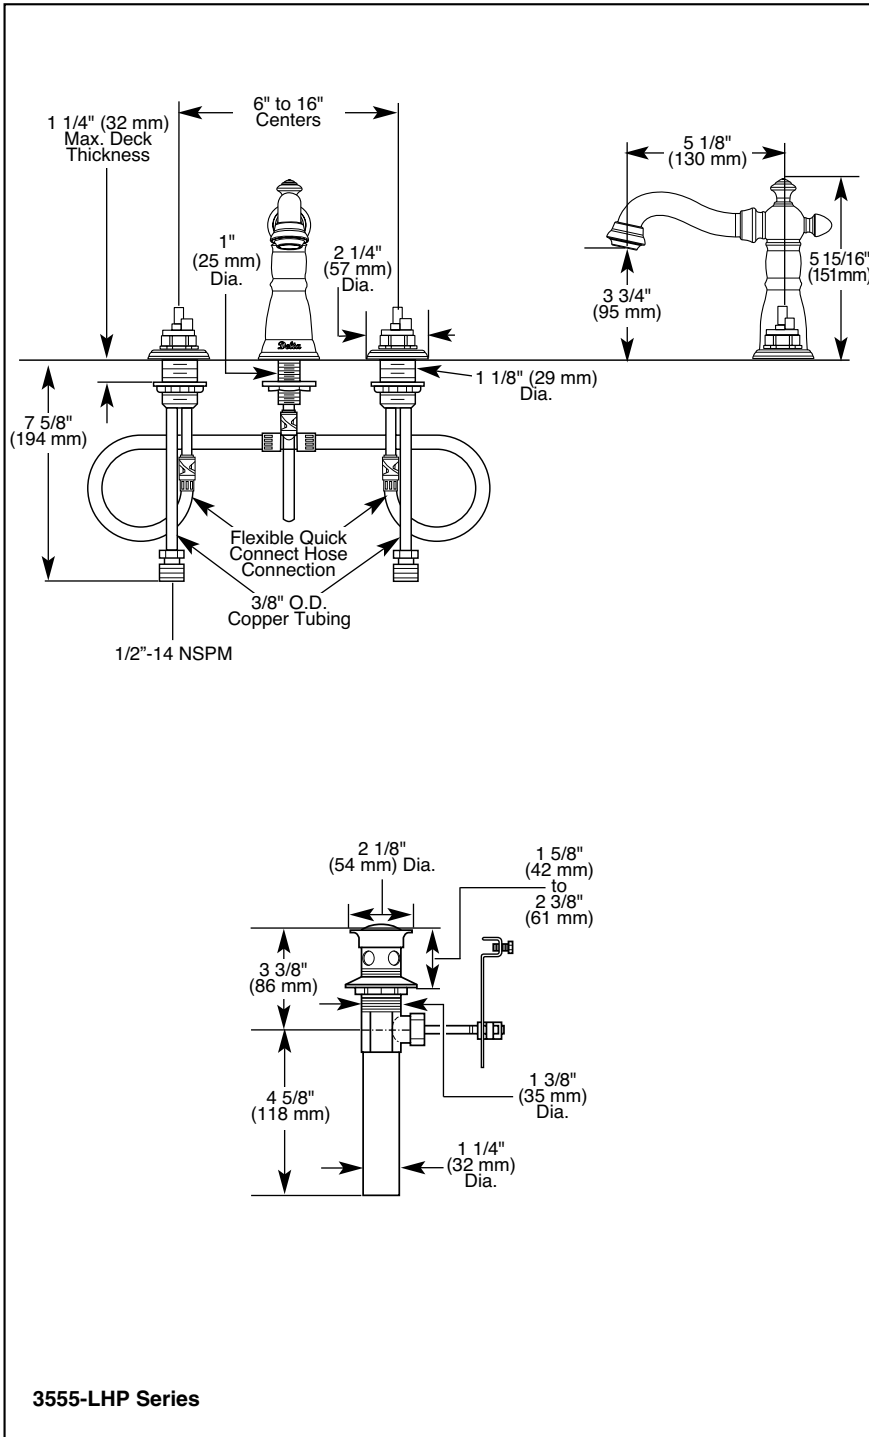

3555-LHP Series

DELTA®

LAVATORY FAUCETS

- Two Handle
- Victorian™ Series
- Widespread
- Three Hole Sink Applications
- 6" to 16" Centers
- Quick Snap® Installation

COMPLIES WITH:

- NSF 61
- ASME A112.18.1-2000
- CSA B125-98
- Indicates ADA compliance to ICC/ANSI A117.1-1998
- IAPMO Listed
- CSA Certified
- UL Classified

STANDARD SPECIFICATIONS:

- Two handle lavatory faucets for concealed mounting on three hole sinks.
- Widespread - 6" (152mm) to 16" (406 mm) centers.
- Solid brass fabricated end valve and spout bodies.
- 5 1/8" (130 mm) long, 5 15/16" (151 mm) high, rigid spout.
- Hot and cold stems are interchangeable.
- 1/4 Turn stops
- Control mechanism shall be of the rotating cylinder type with stainless steel plate and 180° rotation, with replaceable non-metallic seats operating in stainless steel lined sockets.
- 3/8" O.D. copper supply tubes.
- Models with "LHP" supplied with 1/2"-14 NPSM adapters.
- Models have metal drain with pop-up type fitting with plated flange and stopper.
- Quick Snap® Installation