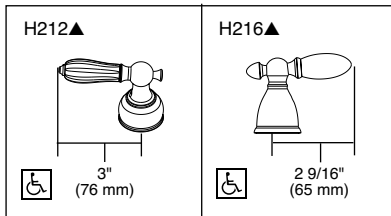

Standard Features	3555-LHP	3555-CBLHP	3555-PBLHP	3555-NMLHP	3555-NPLHP	3555-RBLHP
Washerless	◆	◆	◆	◆	◆	◆
Three Hole Installation	◆	◆	◆	◆	◆	◆
6" (152 mm) to 16" (406 mm) Widespread	◆	◆	◆	◆	◆	◆
5 1/8" (130 mm) Long, 5 15/16" (151 mm) High, Rigid Spout	◆	◆	◆	◆	◆	◆
Less Handle Program See Handle Kit Options*	◆	◆	◆	◆	◆	◆
Brass Stems and 1/4 Turn Handle Stops	◆	◆	◆	◆	◆	◆
3/8" O.D. Copper Supply Tubes	◆	◆	◆	◆	◆	◆
1/2"-14 NPSM Adapters	◆	◆	◆	◆	◆	◆
Quick Snap® Installation	◆	◆	◆	◆	◆	◆
Metal Pop-Up Drain	◆	◆	◆	◆	◆	◆
Chrome Finish	◆					
Chrome and <i>Brilliance</i>® Polished Brass Finish		◆				
<i>Brilliance</i>® Polished Brass Finish			◆			
<i>Brilliance</i>® Pearl Nickel Finish				◆		
<i>Brilliance</i>® Pearl Nickel and <i>Brilliance</i>® Polished Brass Finish					◆	
Venetian Bronze™ Finish						◆

*Available LHP Handle Options

▲Specify Finish

Indianapolis, Indiana 46280
A Division of Masco Corporation of Indiana
© 2001, Masco Corporation of Indiana