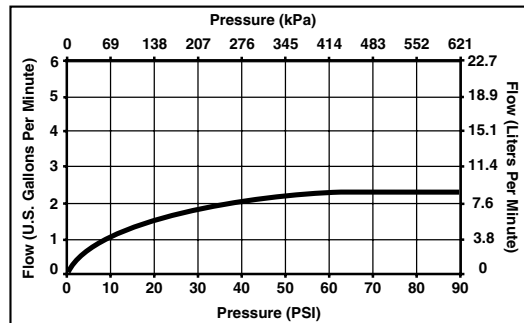

Delta reserves the right (1) to make changes in specifications and materials, and (2) to change or discontinue models, both without notice or obligation. Dimensions are for reference only.