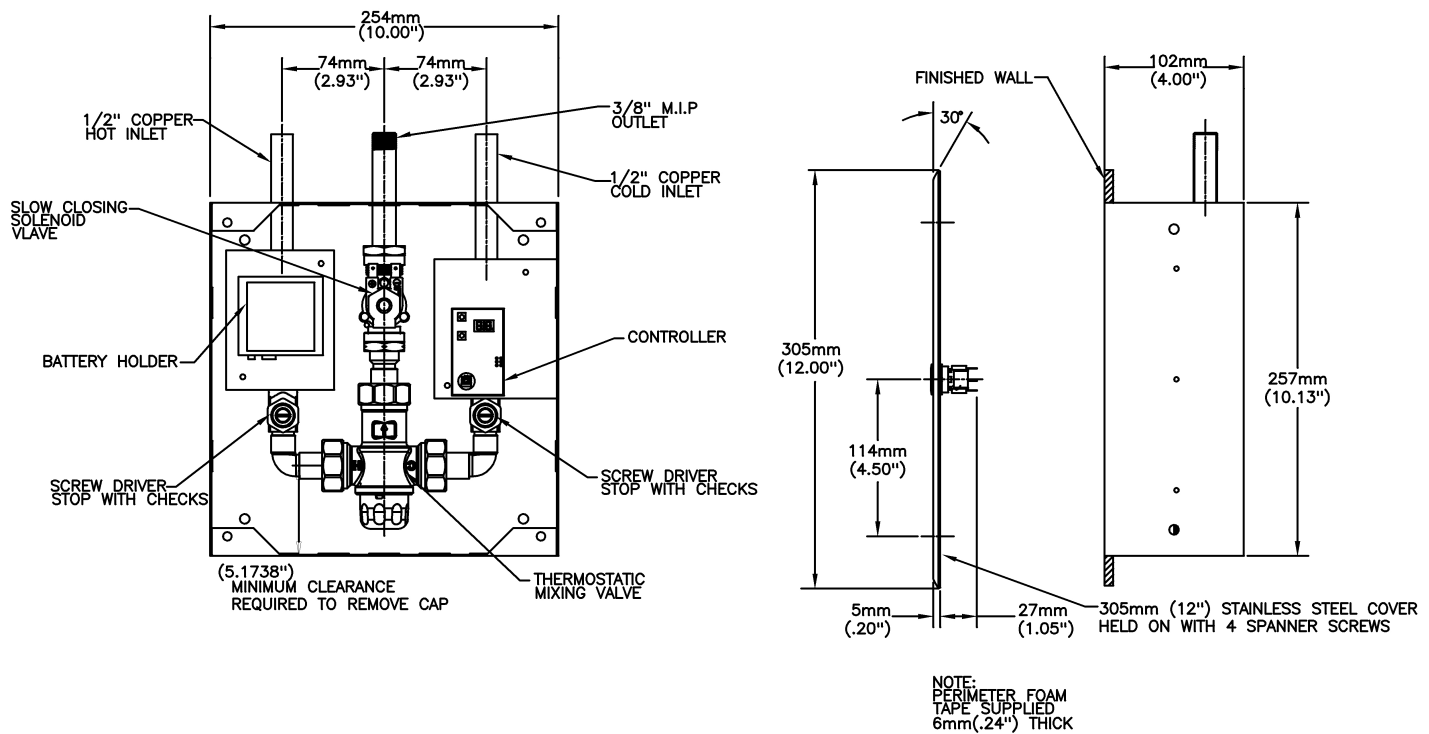

Model No: 861T108

861T1
CONTROL BOX #8
BATTERY OPERATED

Delta reserves the right (1) to make changes to specifications and materials, and (2) to change or discontinue models, both without notice or obligation. Dimensions are for reference. Measurement may vary plus or minus 6mm(0.25"). Mounting locations are suggested only. Check with local codes for requirements in your area. This spec was produced May 27, 2021.

Delta Faucet Company - 55 East 111th St. - Indianapolis, Indiana, USA 46280 - (317) 848-1812
Delta Faucet Canada - 395 Matheson Blvd E - Mississauga, Ontario, Canada L4Z 2H2 - (905) 712-3030