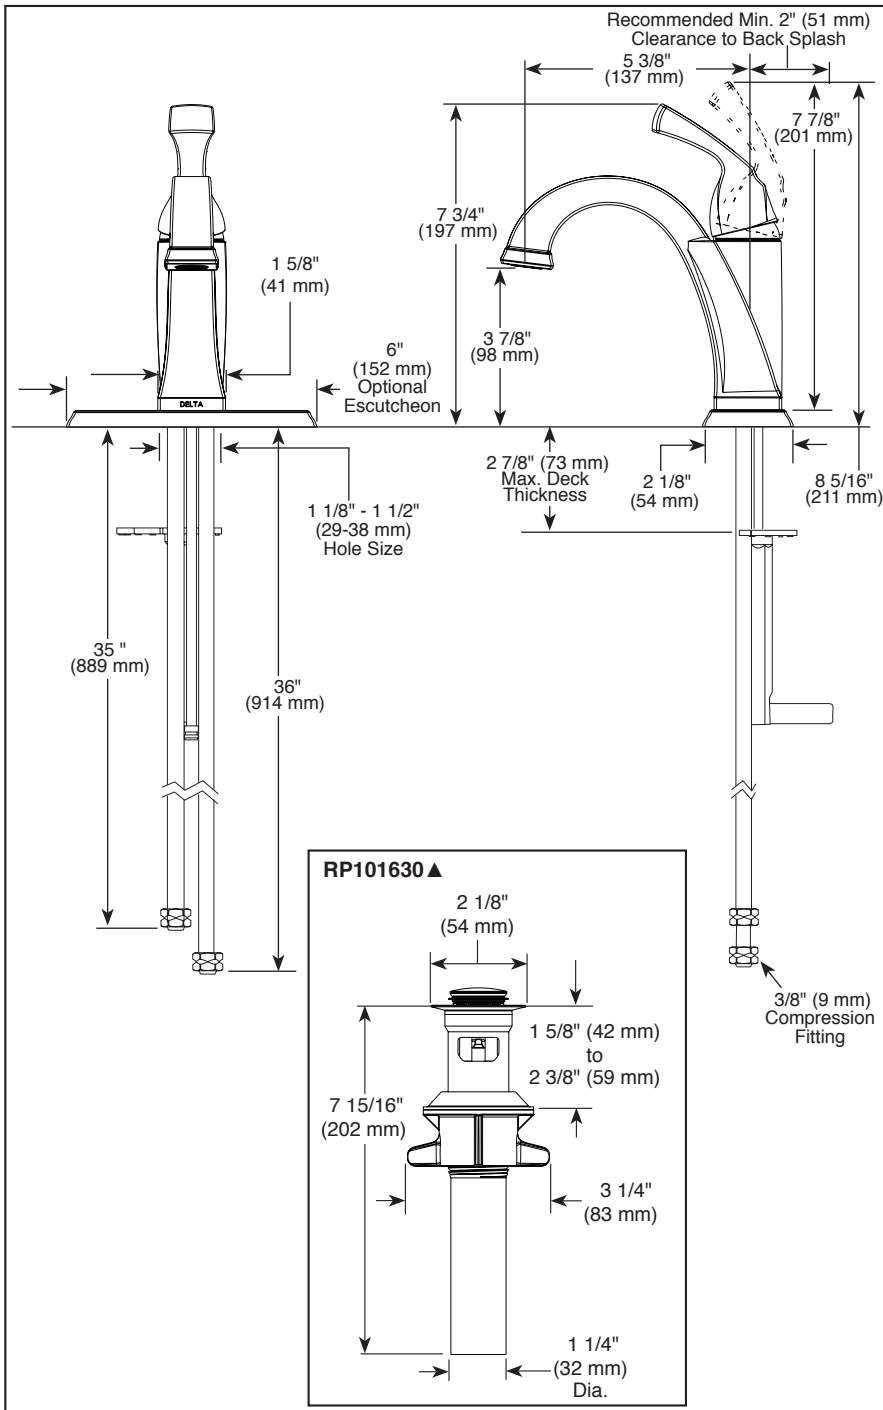

see what Delta can do™

BATHROOM FAUCETS

- Dryden™ Collection
- Single Handle Deck Mount

FEATURES:

- DIAMOND Seal® Technology

STANDARD SPECIFICATIONS:

- Max flow rate 1.2 gpm @ 60 psi, 4.5 L/min @ 414 kPa
- One or three hole mount (escutcheon optional, not included)
- Diamond coated ceramic cartridge
- 1/4" O.D. straight, staggered PEX supply tubes
- Models have metal drain with push pop-up type fitting with plated flange and stopper
- Optional red/blue indicator ring provided with model

COMPLIES WITH:

- ASME A112.18.1 / CSA B125.1
- ASME A112.18.2 / CSA B125.2
- ♿ Indicates compliance to ICC/ANSI A117.1
- EPA WaterSense®

Submitted Model No.: _____

Specific Features: _____

▲ Designate Proper Finish Suffix