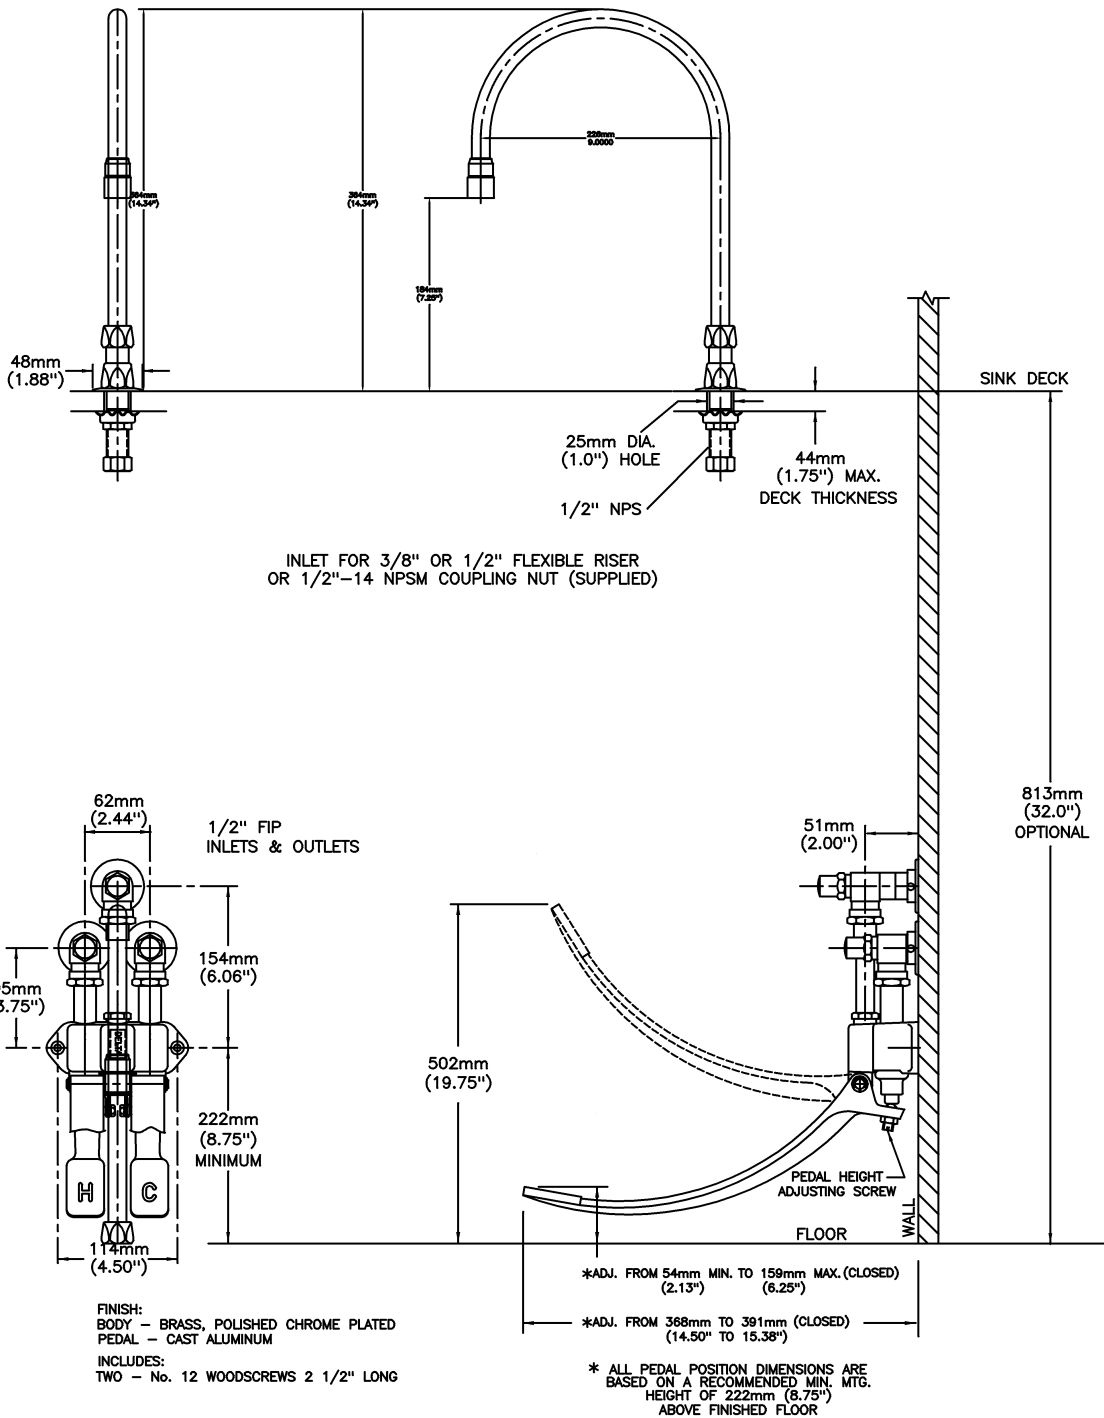

### **SPECIFICATION:**

- Foot Pedal Mixing Valve
- Spout: R7 - Gooseneck spout-9.0" radius-12.7" height(unmounted)- Standard rigid/swivel field installation unless LS Limited swing option selected-Vandal resistant.090" wall thickness
- Outlet#: 2 - Vandal Resistant Laminar Flow Outlet- 1.5 USGPM (5.7 L/Min) flow rate at 60 psi- with Antimicrobial by AgION™
- Forged brass wallmount self close foot pedal valve
- Two aluminum indexed pedals
- Polished chrome plated finish
- With inlet stops
- With outlet volume control stop
- Set screw wall flanges
- Deckmount brass flange,
- 3/8" IPS shank, and locknut

### **OPERATION:**

- Not Available

***(Dimensional drawing on following page)***

Delta reserves the right (1) to make changes to specifications and materials, and (2) to change or discontinue models, both without notice or obligation. Dimensions are for reference. Measurement may vary plus or minus 6mm(0.25"). Mounting locations are suggested only. Check with local codes for requirements in your area. This spec was produced November 02, 2011.

Delta reserves the right (1) to make changes to specifications and materials, and (2) to change or discontinue models, both without notice or obligation. Dimensions are for reference. Measurement may vary plus or minus 6mm(0.25"). Mounting locations are suggested only. Check with local codes for requirements in your area. This spec was produced November 02, 2011.