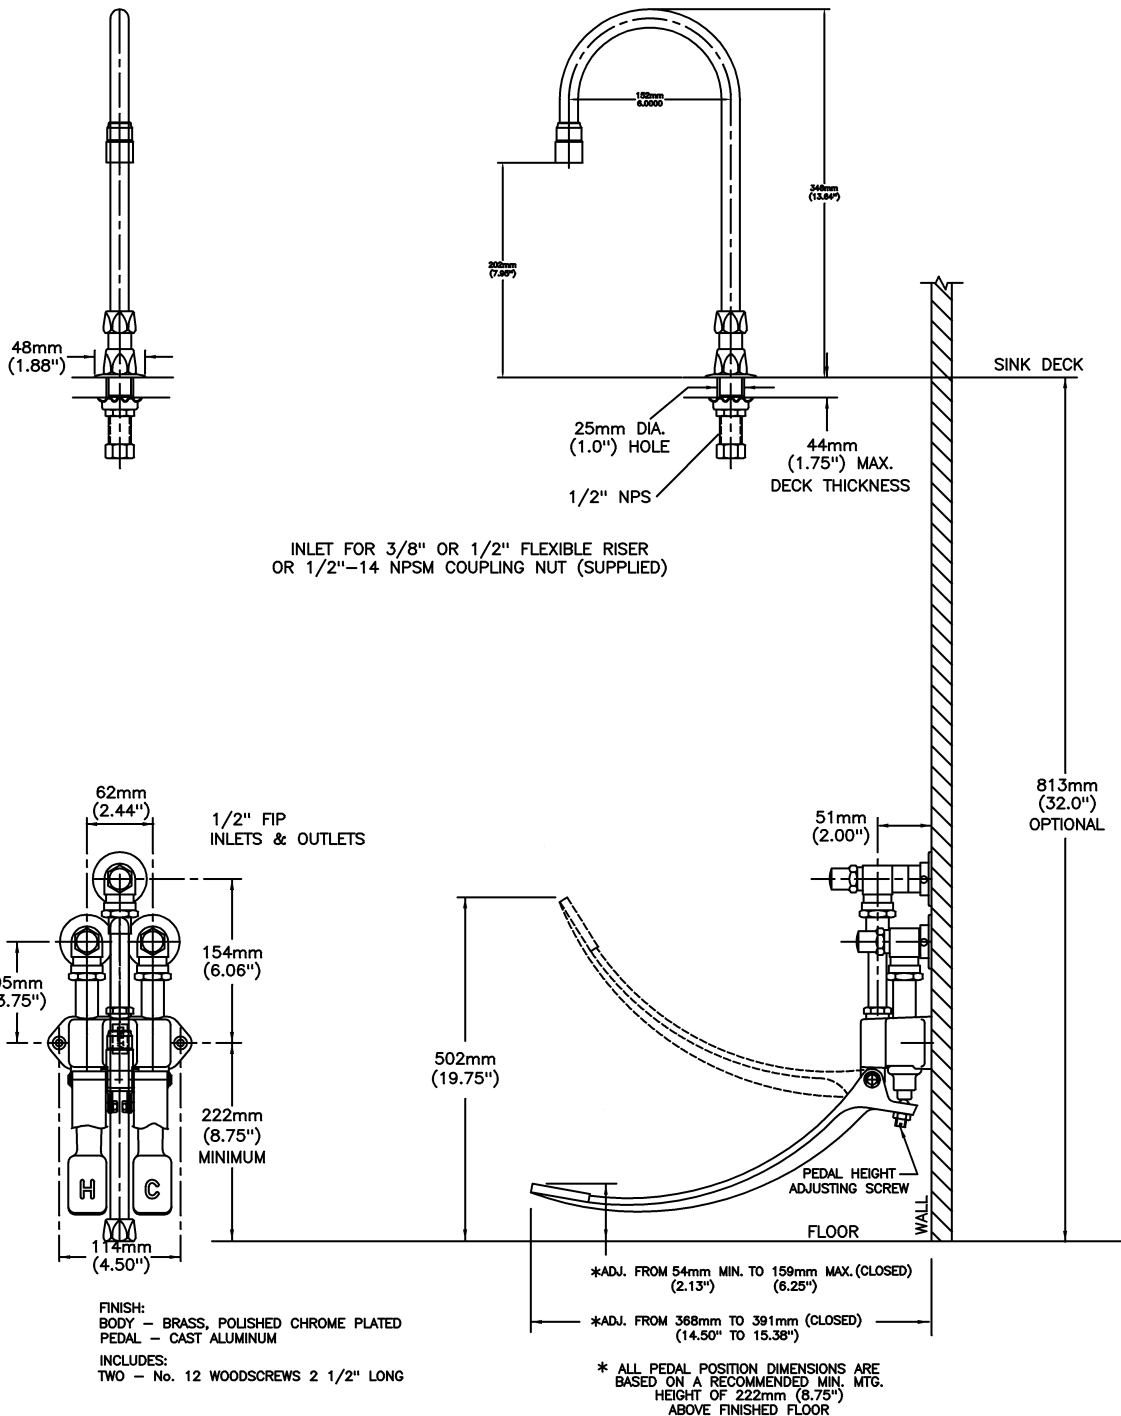

#### SPECIFICATION:

- Foot Pedal Mixing Valve
- Spout: R5 - Gooseneck-6.0" radius-12.0" height(unmounted)-Standard rigid/swivel field installation unless LS Limited swing option selected-Vandal resistant .090" wall thickness
- Outlet#: 2 - Vandal Resistant Laminar Flow Outlet- 1.5 USGPM (5.7 L/Min) flow rate at 60 psi- with Antimicrobial by AgION™
- Forged brass wallmount self close foot pedal valve
- Two aluminum indexed pedals
- Polished chrome plated finish
- With inlet stops
- With outlet volume control stop
- Set screw wall flanges
- Deckmount brass flange,
- 3/8" IPS shank, and locknut

#### OPERATION:

- Not Available

***(Dimensional drawing on following page)***

Delta reserves the right (1) to make changes to specifications and materials, and (2) to change or discontinue models, both without notice or obligation. Dimensions are for reference. Measurement may vary plus or minus 6mm(0.25"). Mounting locations are suggested only. Check with local codes for requirements in your area. This spec was produced November 02, 2011.

Delta reserves the right (1) to make changes to specifications and materials, and (2) to change or discontinue models, both without notice or obligation. Dimensions are for reference. Measurement may vary plus or minus 6mm(0.25"). Mounting locations are suggested only. Check with local codes for requirements in your area. This spec was produced November 02, 2011.