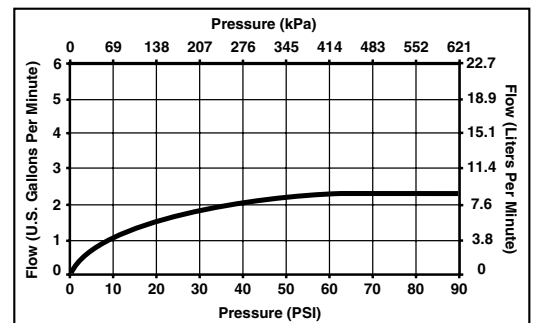

STANDARD SPECIFICATIONS:

- Single handle lavatory deck faucets for exposed mounting on two and three hole sinks.
- 4" (102 mm) centerset.
- Solid brass fabricated body.
- 4 1/2" (114 mm) long spout.
- Clear knob handle. Control mechanism shall be of the rotating stainless steel ball type with replaceable non-metallic seats operating in stainless steel lined sockets.
- Models 502, 503 and 522 Series supplied with 3/8" O.D. copper supply tubes.
- Models with suffix "WF" supplied with 1/2"-14 NPSM adapters.
- Models 504 and 524 Series supplied with 1/2"-14 NPSM threaded male inlet shanks.
- Models with Snap-N-Pop-Up® drain have polypropylene pop-up type fitting with plated flange and stopper.
- Models with metal drain have pop-up type fitting with plated flange and stopper.