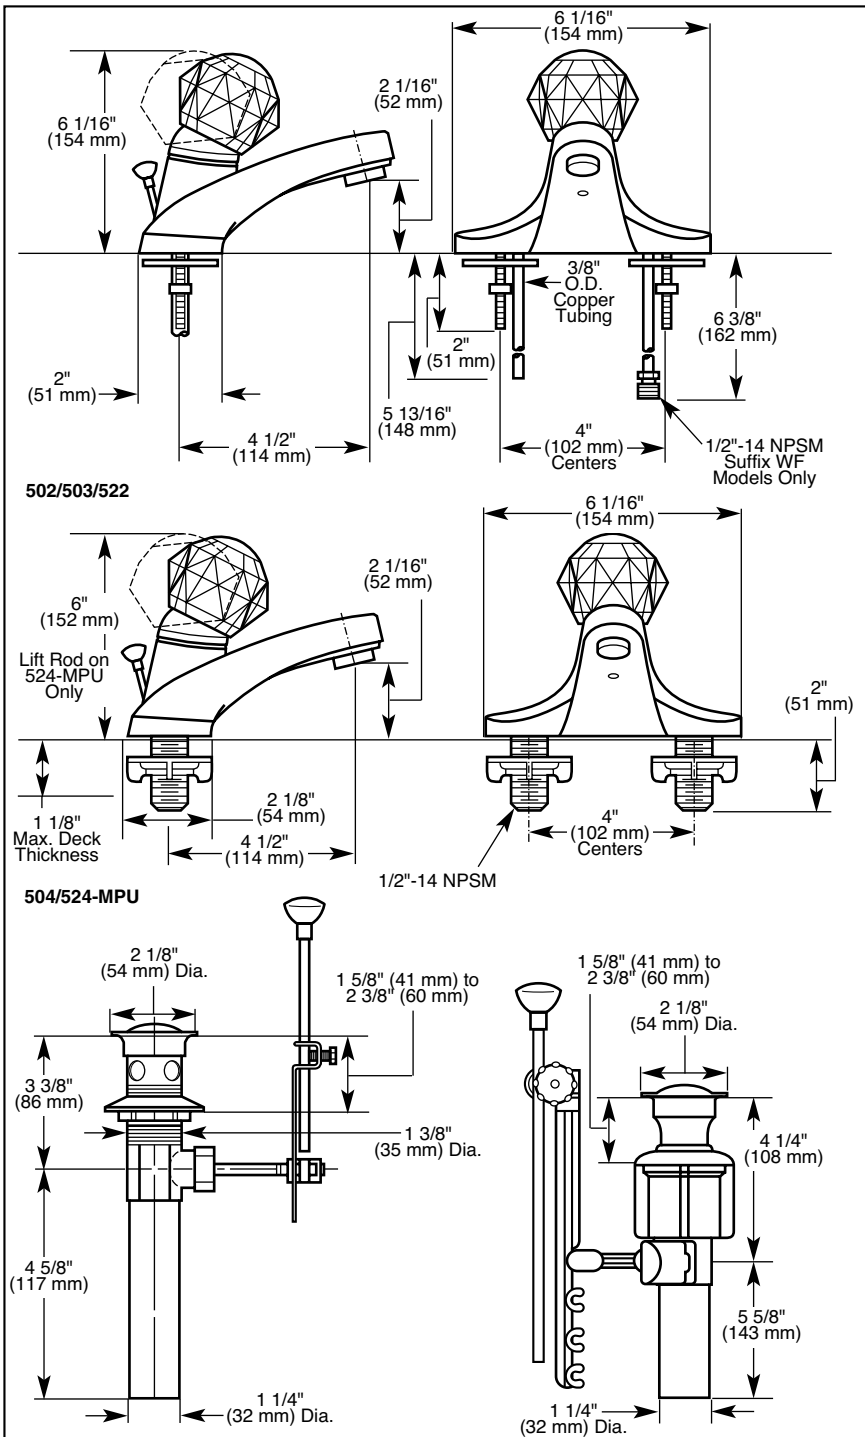

Submitted Model No.: _____

Specific Features: _____

DELTA®

LAVATORY FAUCETS

- Single Handle
- Deck Mount
- 2 and 3 Hole Sink Applications
- 4" Centerset

LISTED
UL Listed to US and Canadian
Safety Standards and Classified
in accordance with
ANSI/NSF 61D
21PL

COMPLIES WITH:

- ASME A112.18.1M-1996
- CSA B125-93
- IAPMO Listed
- CSA Certified
- ASTM F409 (for non-metallic drain)

STANDARD SPECIFICATIONS:

- Single handle lavatory deck faucets for exposed mounting on two and three hole sinks.
- 4" (102 mm) centerset.
- Solid brass fabricated body.
- 4 1/2" (114 mm) long spout.
- Clear knob handle. Control mechanism shall be of the rotating stainless steel ball type with replaceable non-metallic seats operating in stainless steel lined sockets.
- Models 502, 503 and 522 Series supplied with 3/8" O.D. copper supply tubes.
- Models with suffix "WF" supplied with 1/2"-14 NPSM adapters.
- Models 504 and 524 Series supplied with 1/2"-14 NPSM threaded male inlet shanks.
- Models with Snap-N-Pop-Up® drain have polypropylene pop-up type fitting with plated flange and stopper.
- Models with metal drain have pop-up type fitting with plated flange and stopper.

Delta reserves the right (1) to make changes in specifications and materials, and (2) to change or discontinue models, both without notice or obligation. Dimensions are for reference only.