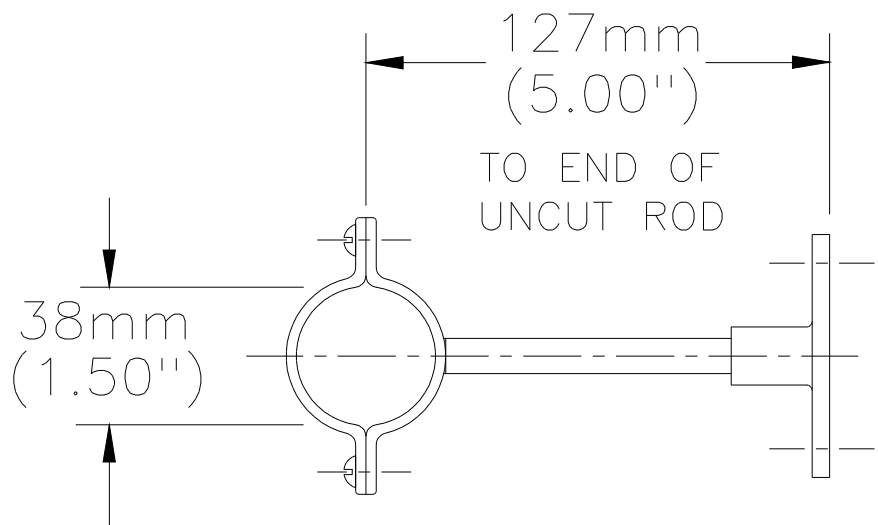

Flush Valves

1-1/2" dia. CP Brass Adjustable Split Ring Pipe Support - wallmount

Model No: 060117A

COMPLIES WITH:

- (Contact Delta Representative for State and/or Local Approvals)

SPECIFICATION:

- 1-1/2" dia. CP Brass Adjustable Split Ring Pipe Support - wallmount

OPERATION:

- Not Available

(Dimensional drawing on following page)

Delta reserves the right (1) to make changes to specifications and materials, and (2) to change or discontinue models, both without notice or obligation. Dimensions are for reference. Measurement may vary plus or minus 6mm(0.25"). Mounting locations are suggested only. Check with local codes for requirements in your area.

WALL SCREWS
NOT SUPPLIED

Delta reserves the right (1) to make changes to specifications and materials, and (2) to change or discontinue models, both without notice or obligation. Dimensions are for reference. Measurement may vary plus or minus 6mm(0.25"). Mounting locations are suggested only. Check with local codes for requirements in your area.