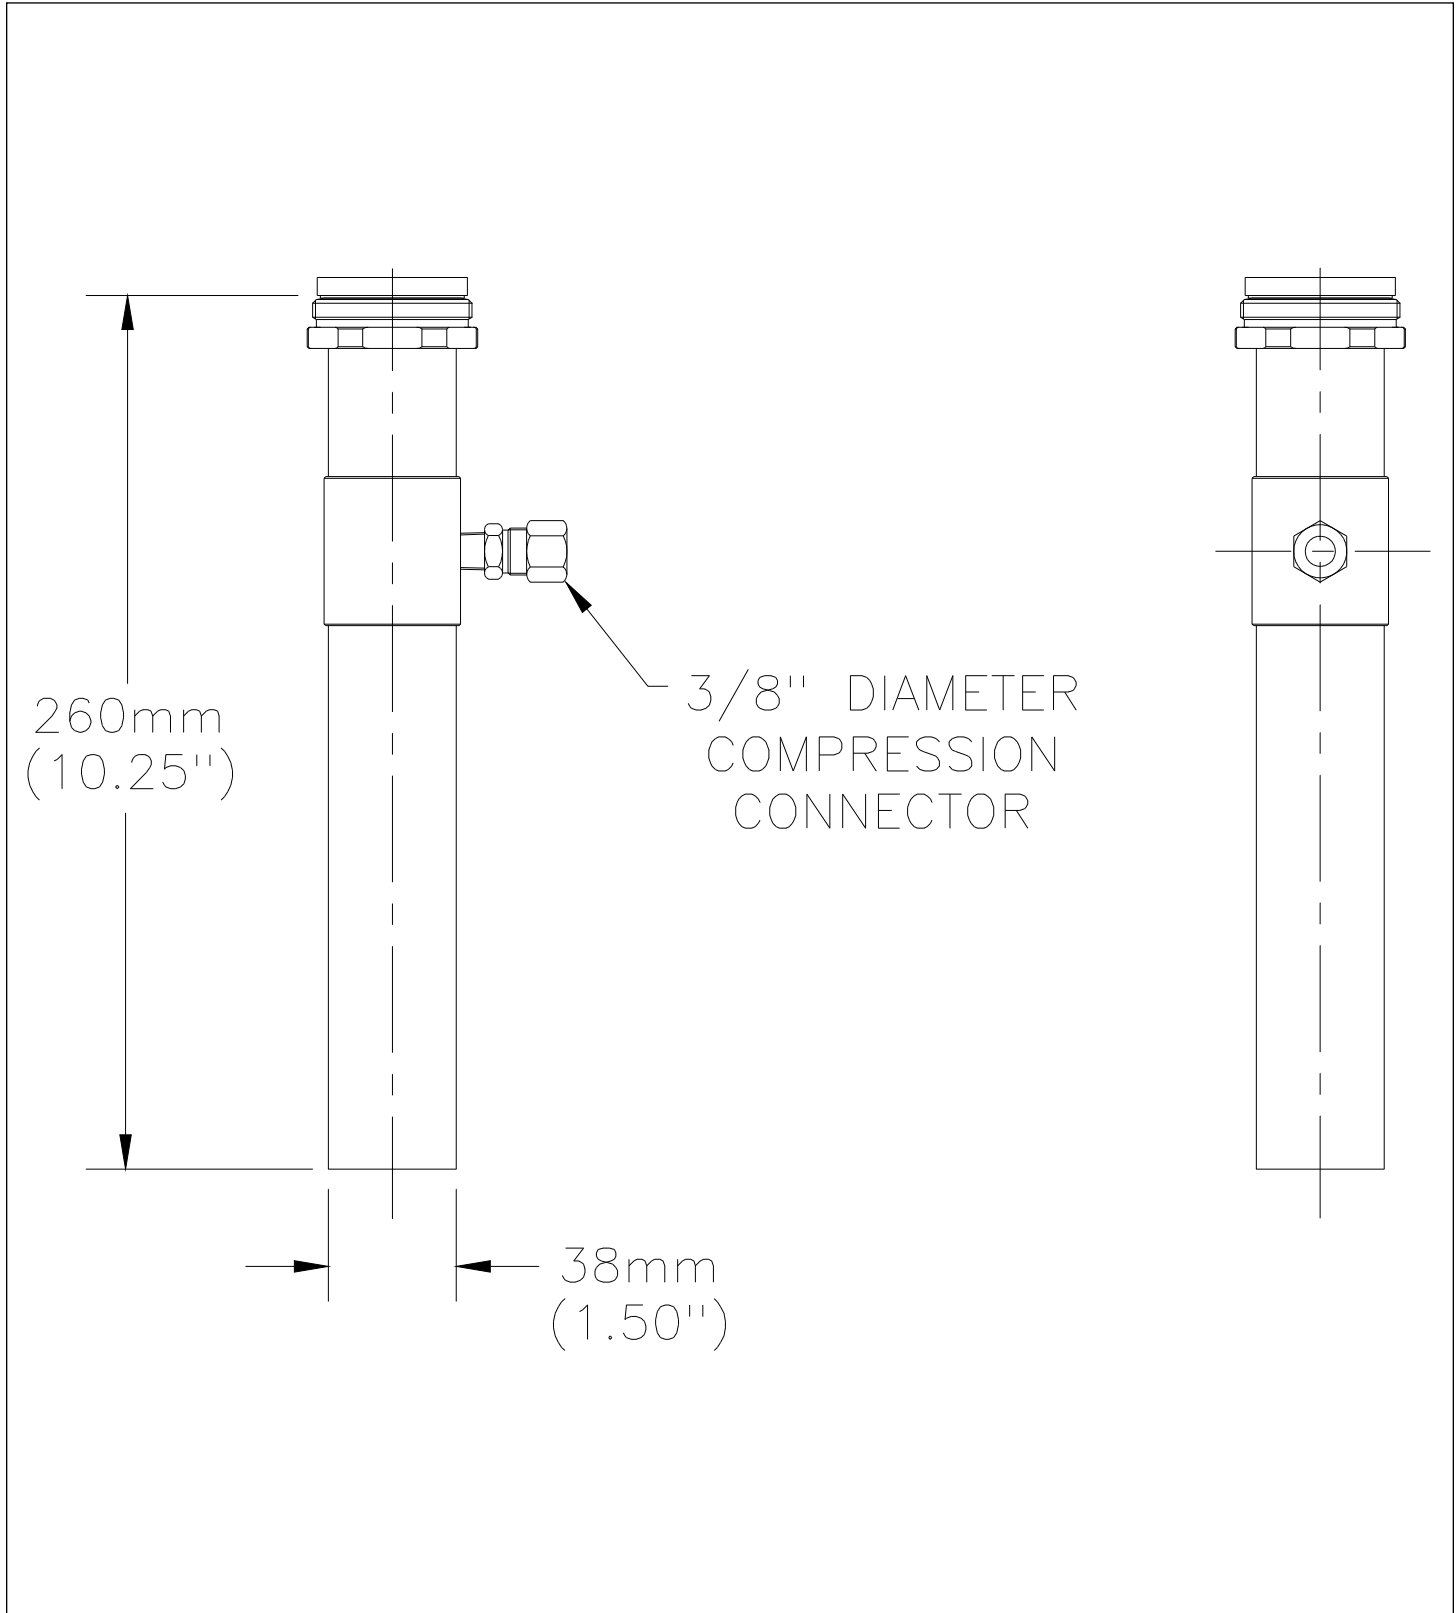

Flush Valves

1 1/2" dia. X 10 1/4" long Flush Valve Outlet Tube
w/Trap Seal Primer Tee - chrome plate finish
(REPLACES 70248)

Model No: 060781A

COMPLIES WITH:

- (Contact Delta Representative for State and/or Local Approvals)

SPECIFICATION:

- 1 1/2" dia. X 10 1/4" long Flush Valve Outlet Tube w/Trap Seal Primer Tee - chrome plate finish(REPLACES 70248)

OPERATION:

- Not Available

(Dimensional drawing on following page)

Delta reserves the right (1) to make changes to specifications and materials, and (2) to change or discontinue models, both without notice or obligation. Dimensions are for reference. Measurement may vary plus or minus 6mm(0.25"). Mounting locations are suggested only. Check with local codes for requirements in your area.

Delta reserves the right (1) to make changes to specifications and materials, and (2) to change or discontinue models, both without notice or obligation. Dimensions are for reference. Measurement may vary plus or minus 6mm(0.25"). Mounting locations are suggested only. Check with local codes for requirements in your area.