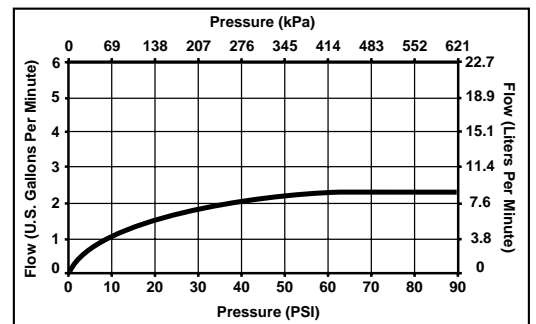

Delta reserves the right (1) to make changes in specifications and materials, and (2) to change or discontinue models, both without notice or obligation. Dimensions are for reference only. See current full-line price book or www.specselect.com for finish options and product availability.

DSP-K-473-PEX Rev. A

55 E. 111th Street, Indianapolis, Indiana 46280
395 Matheson Blvd. E., Mississauga, ON L4Z 2H2
© 2007 Masco Corporation of Indiana