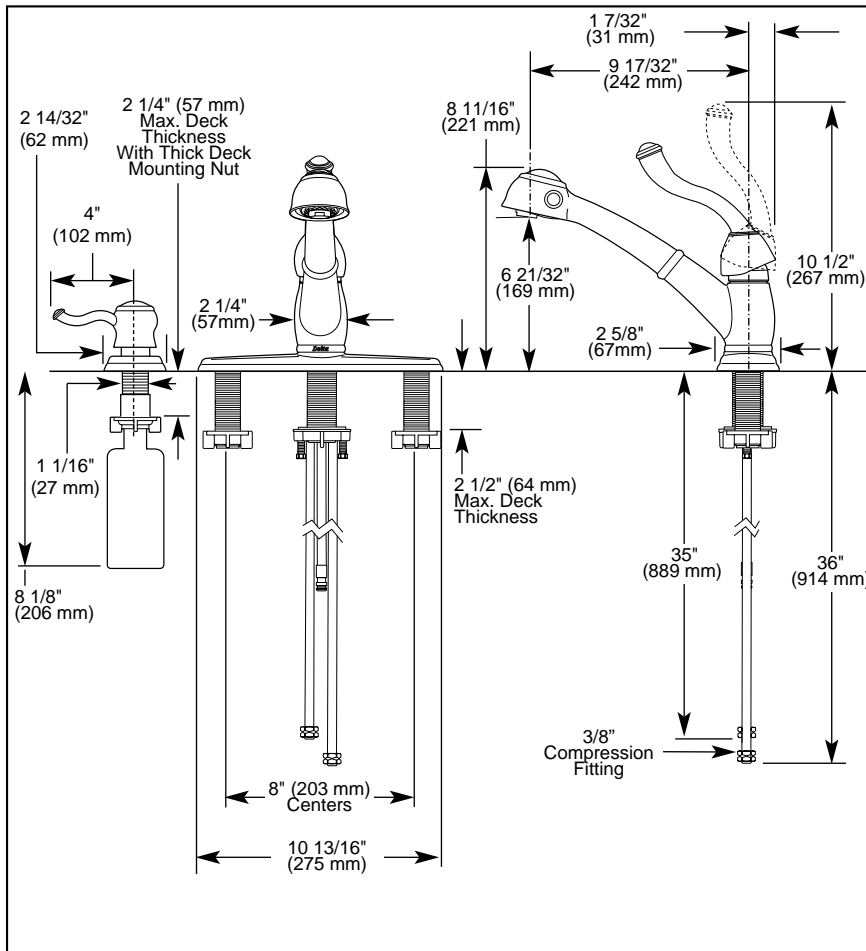

KITCHEN FAUCETS

- Saxony® Pull-Out Series
- Single Handle Deck Mount
- 1, 2, 3 or 4 Hole Sink Applications

Submitted Model No.: _____

Specific Features: _____

STANDARD SPECIFICATIONS:

- Single handle kitchen faucets for exposed mounting on 1, 2, 3 or 4 hole sinks.
- Centermount or 8" (203 mm) centers with optional included 10 13/16" (275 mm) long escutcheon.
- 8 11/16" (221 mm) high, 9 17/32" (242 mm) long spout [includes 6 15/32" (164 mm) long pull-out spray] nestled in all metal hub assembly, swings 120°.
- Spout is connected to valve body with a 53" (1346 mm) long hose that extends to 34" (864 mm) usable length.
- Pull-out spout operates in an aerated or spray mode via an easy side-to-side push lever.
- Lever handle shall return to neutral position when faucet is turned off.
- Control mechanism shall be the diamond coated ceramic cartridge.
- Red/blue graphics on handle button to indicate hot/cold temperature.
- Touch-Clean® sprayhead.
- 3/8" O.D. straight, staggered pex supply tubes - 35" (889 mm) and 36" (914 mm) long.
- Standard 3/8" (10 mm) compression gasket fittings.
- Integral double check valves in spout.