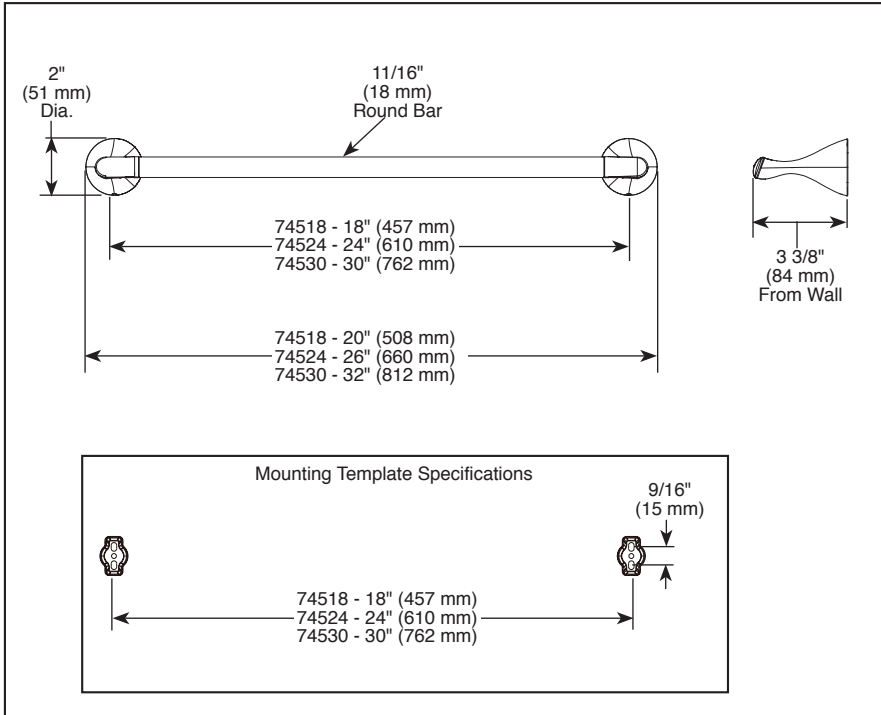

## ACCESSORIES

- Bonacci™ Bath Collection
- 18" Towel Bar
- 24" Towel Bar
- 30" Towel Bar

▲ Designate Proper Finish Suffix

### STANDARD SPECIFICATIONS:

- Wood blocking is preferable behind all wall surfaces. If wood blocking is not available, the following fasteners are suggested: Tile/Masonry-plastic or lead anchors plaster/drywall-Toggle bolts.
- Mounting hardware included with product.