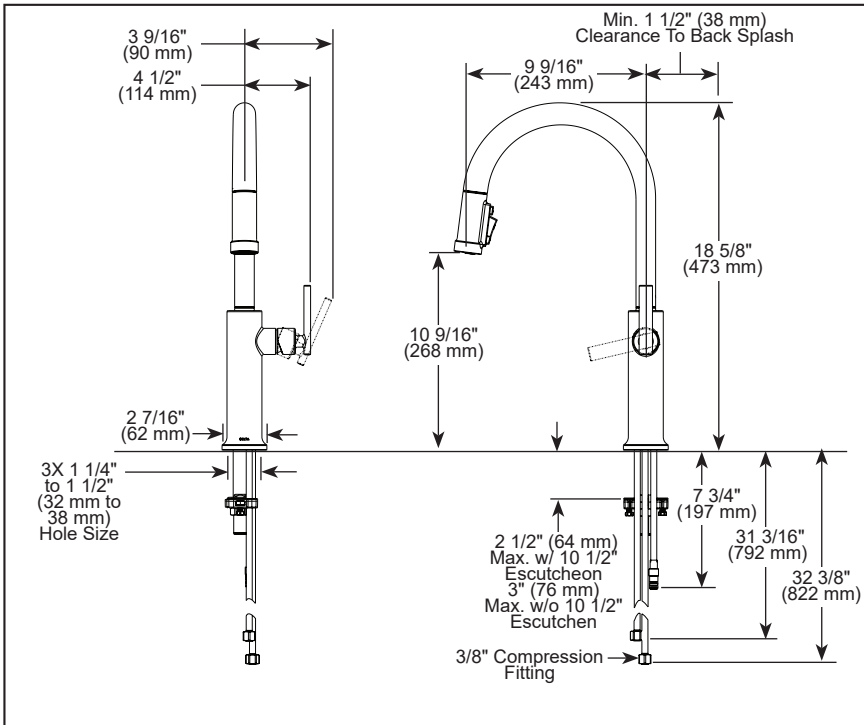

### STANDARD SPECIFICATIONS:

- Max flow rate 1.8 gpm @ 60 psi, 6.8 L/min @ 414 kPa
- One or three hole mount (escutcheon included)
- Spout rotates 360°
- Diamond coated ceramic cartridge
- Three-function wand; Aerated stream, spray or Proclean™
- Red/blue indicator RP104130 (not included)
- Dual check valves

### COMPLIES WITH:

- ASME A112.18.1 / CSA B125.1
- NSF/ANSI/CAN 61 & 372
- ♿ ICC/ANSI A117.1 - Valve control only

▲ Designate proper finish suffix

Delta Faucet Company reserves the right (1) to make changes in specifications and materials, and (2) to change or discontinue models, both without notice or obligation. Dimensions are for reference only. See current full-line price book or [www.deltafaucet.com](http://www.deltafaucet.com) for finish options and product availability.