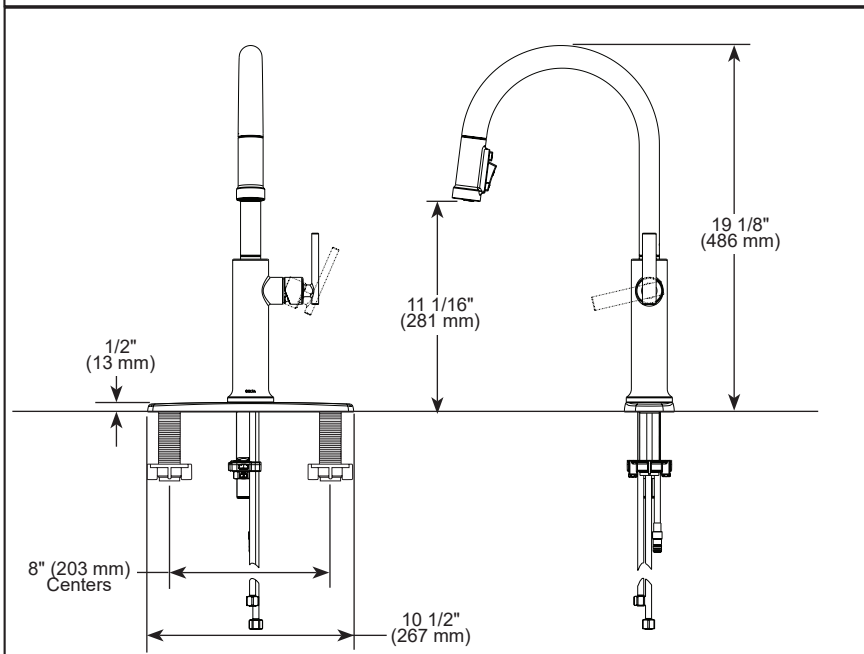

COMPLIES WITH:

- ASME A112.18.1 / CSA B125.1
- NSF/ANSI/CAN 61 & 372
- ♿ ICC/ANSI A117.1 - Valve control only

▲ Designate proper finish suffix

Delta Faucet Company reserves the right (1) to make changes in specifications and materials, and (2) to change or discontinue models, both without notice or obligation. Dimensions are for reference only. See current full-line price book or www.deltafaucet.com for finish options and product availability.

DSP-K-9186-DST Rev. B

Delta Faucet Company

55 E. 111th Street, Carmel, IN 46280
350 South Edgeware Road, St. Thomas, ON N5P 4L1
© 2026 Delta Faucet Company