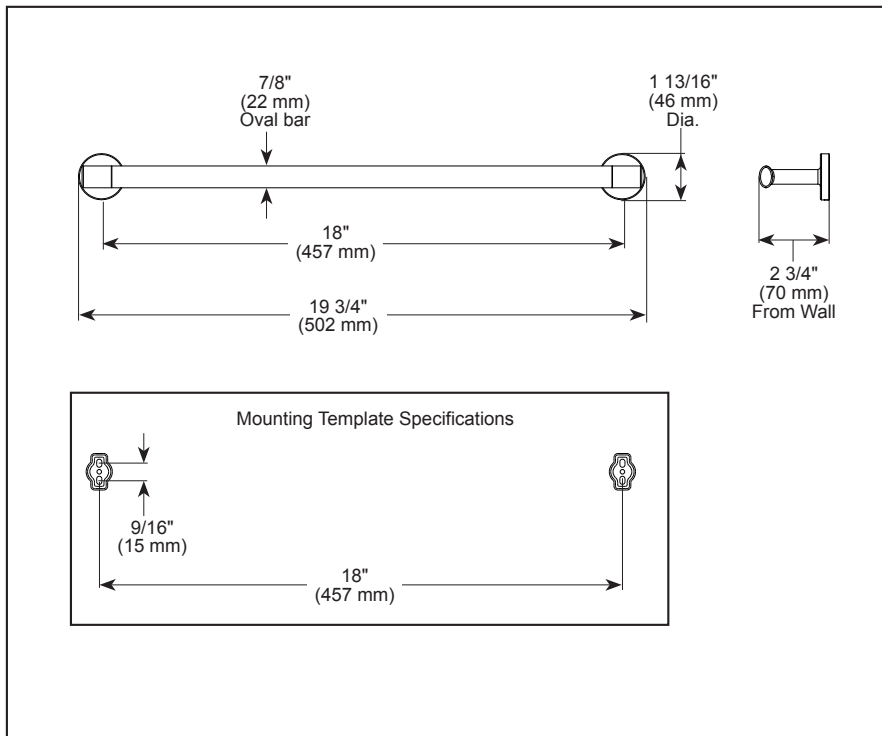

see what Delta can do^{SM}

ACCESSORIES

- Altado™ Bath Collection
- 18" Towel Bar

STANDARD SPECIFICATIONS:

- Wood blocking is preferable behind all wall surfaces. If wood blocking is not available, the following fasteners are suggested: Tile/Masonry-Plastic or lead Anchors Plaster/drywall-Toggle bolts.
- Mounting hardware included with product.

WARRANTY

- Parts and Finish - Lifetime limited warranty; or for commercial purchasers, 10 years for multi-family residential (apartments and condominiums) and 5 years for all other commercial uses, in each case from the date the product is received by the original purchaser or their authorized representative (installation contractor, etc.).
- Electronic Parts and Batteries (if applicable) - 5 years from the date the product is received by the original purchaser or their authorized representative (installation contractor, etc.); or for commercial purchasers, 1 year from the date the product is received by the original purchaser or their authorized representative (installation contractor, etc.). No warranty is provided on batteries.
- Please go to www.deltafaucet.com for the complete details of our limited warranty.

▲ Designate Proper Finish Suffix