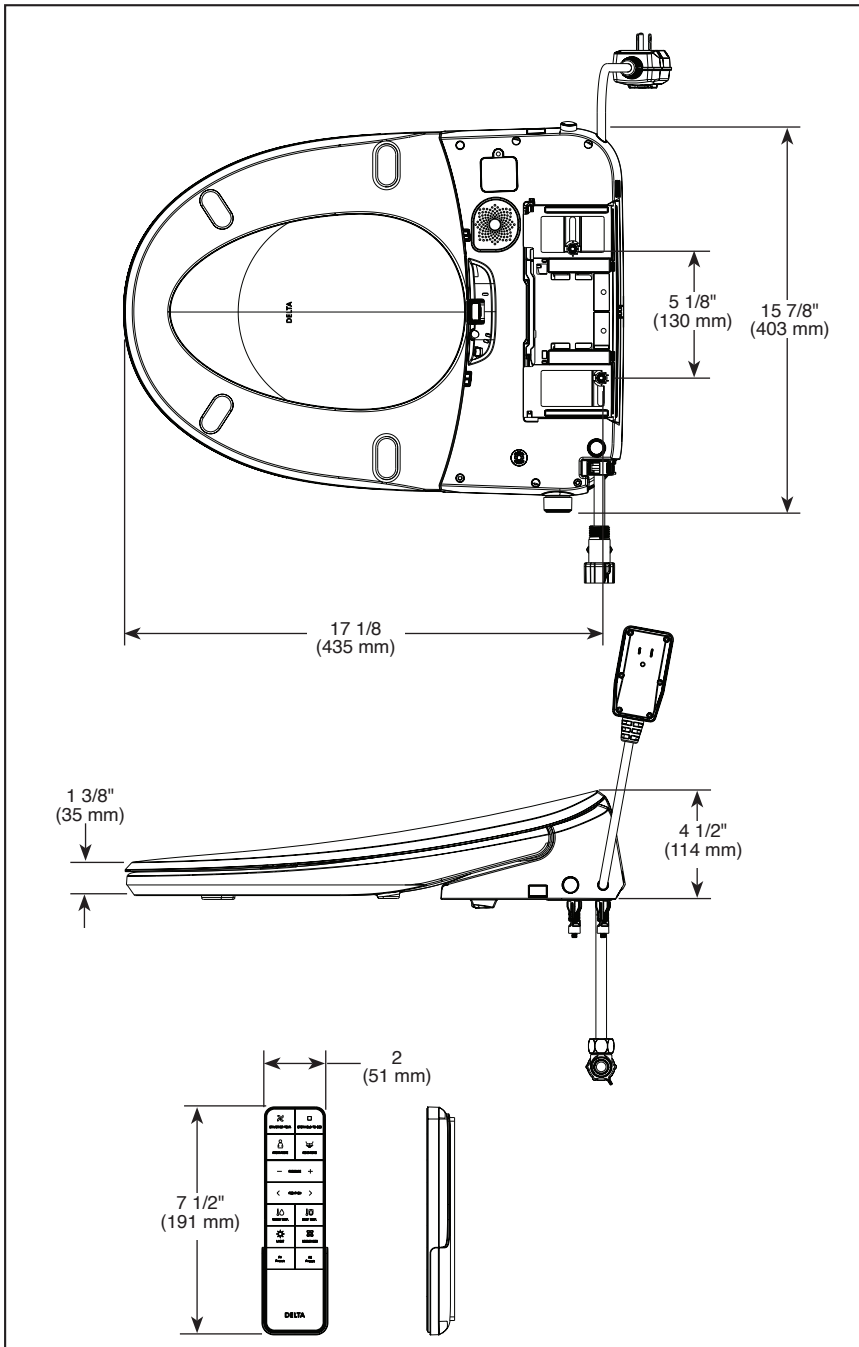

see what Delta can do™

REFRESH ULTIMATE ELONGATED ELECTRIC BIDET TOILET SEAT

FEATURES:

- Easy to install, fits most standard elongated toilets
- Includes mounting hardware and water supply line with adapter
- Quick release seat removes easily for cleaning
- Rear and front wash w/massage spray
- Adjustable instant heated water
- Self-cleaning stainless steel wand
- Adjustable water pressure
- Wireless touch screen remote
- Adjustable heated air-drying function
- Adjustable heated seat
- Nightlight
- Soft close lid
- Deodorizer

STANDARD SPECIFICATIONS

- Elongated shape
- 5 1/8" (130 mm) min - 7 1/2" (191 mm) max seat mounting holes

WARRANTY

- One year limited warranty on toilet seats
- Please go to www.deltafaucet.com for the complete details of our limited warranty.

COMPLIES WITH:

- ASME A112.4.2/CSA B45.16
- UL 1431

▲ Designate proper finish suffix

Delta Faucet Company reserves the right (1) to make changes in specifications and materials, and (2) to change or discontinue models, both without notice or obligation. Dimensions are for reference only. See current full-line price book or www.deltatoilet.com for finish options and product availability.