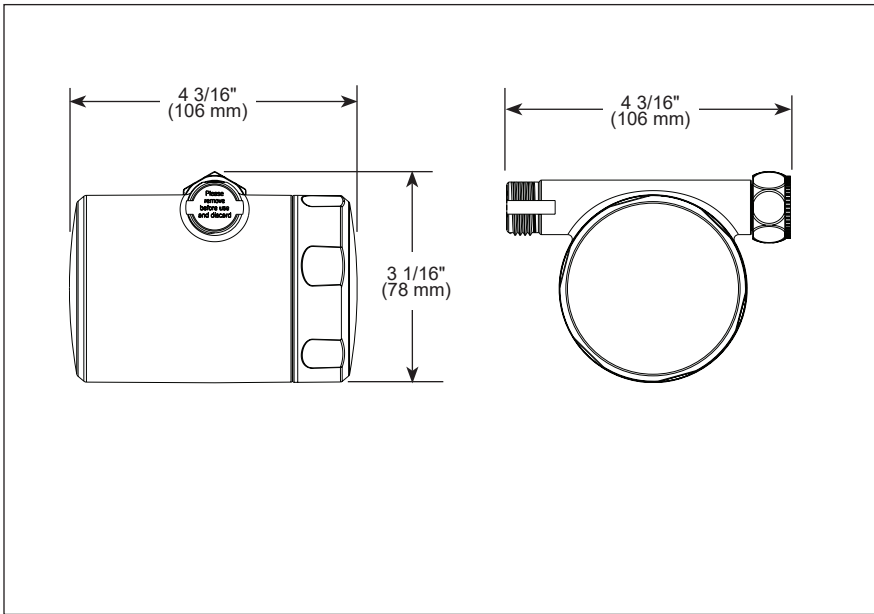

7SF100 ▲

▲ Designate Proper Finish Suffix

see what Delta can do™

SHOWER FILTER ATTACHMENT & FILTER

STANDARD SPECIFICATIONS:

- Unique filter design reduces chlorine and sediment
- Easy to install and conceal behind current shower head
- Reduces chlorine and impurities that may cause dry skin and hair
- 10,000 gallon filter life about every 6 months (average 17.2 gallon shower)
- Compatible with wall mounted shower arm
- Easy, quick DIY installation
- Replacement cartridge(s): 5RC100 & 7RC100