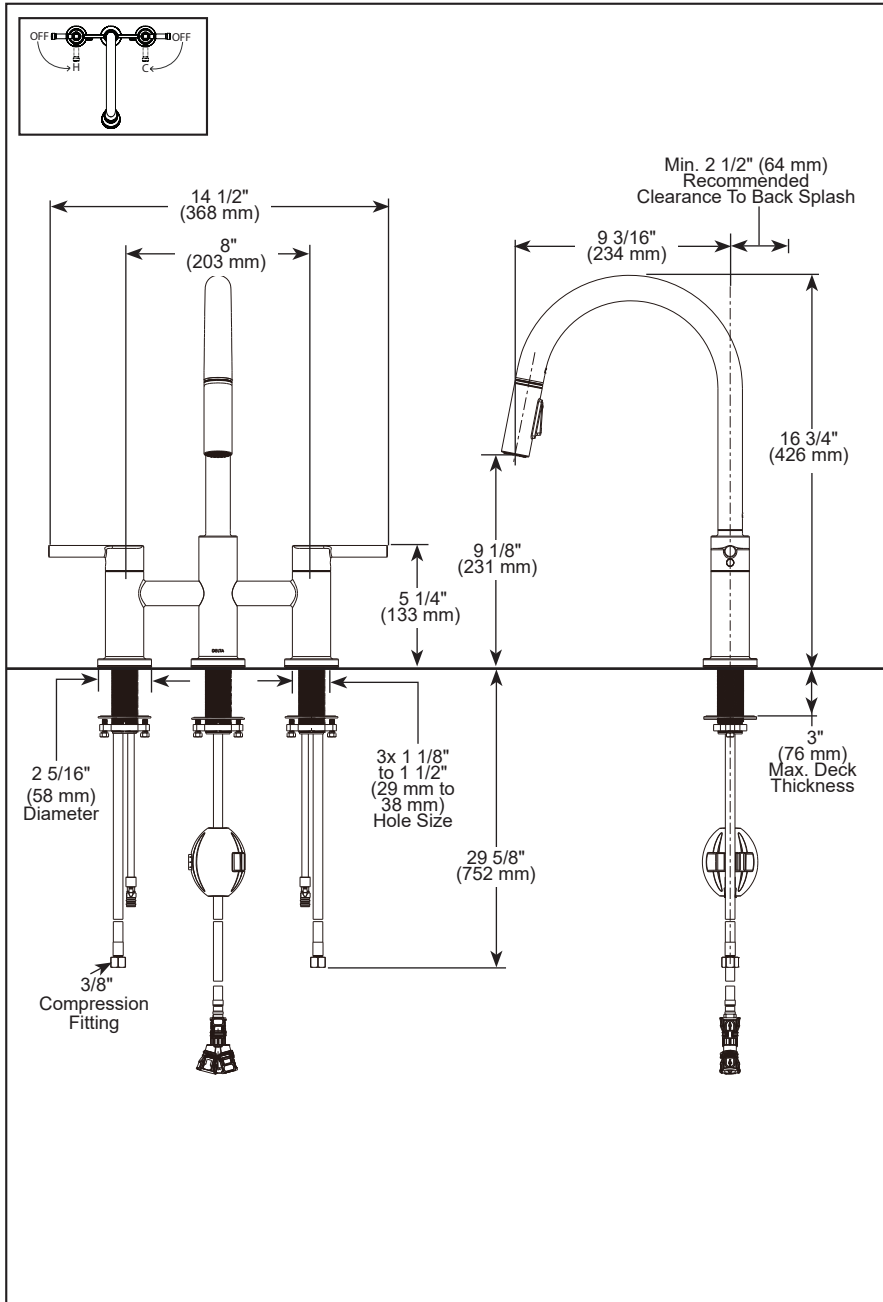

see what Delta can do™

KITCHEN FAUCETS

- Nicoli™ Collection
- Two Handle Pull-Down Bridge

FEATURES:

- MagnaTite® Magnetic Docking
- Touch-Clean® Spray Holes

STANDARD SPECIFICATIONS:

- Max flow rate 1.8 gpm @ 60 psi, 6.8 L/min @ 414 kPa
- Three hole mount
- Ceramic cartridges
- Spout rotates 360°
- 1/4 turn handle stops
- Hot and cold stems are interchangeable
- Two-function wand; aerated stream and spray.

COMPLIES WITH:

- ASME A112.18.1 / CSA B125.1
- ♿ Indicates compliance to ICC/ANSI A117.1 - Valve control only

▲ Designate Proper Finish Suffix

Delta reserves the right (1) to make changes in specifications and materials, and (2) to change or discontinue models, both without notice or obligation. Dimensions are for reference only. See current full-line price book or www.deltafaucet.com for finish options and product availability.

DSP-K-39876LF Rev. A

Delta Faucet Company
 55 E. 111th Street, Carmel, IN 46280
 350 South Edgeware Road, St. Thomas, ON N5P 4L1
 © 2024 Delta Faucet Company