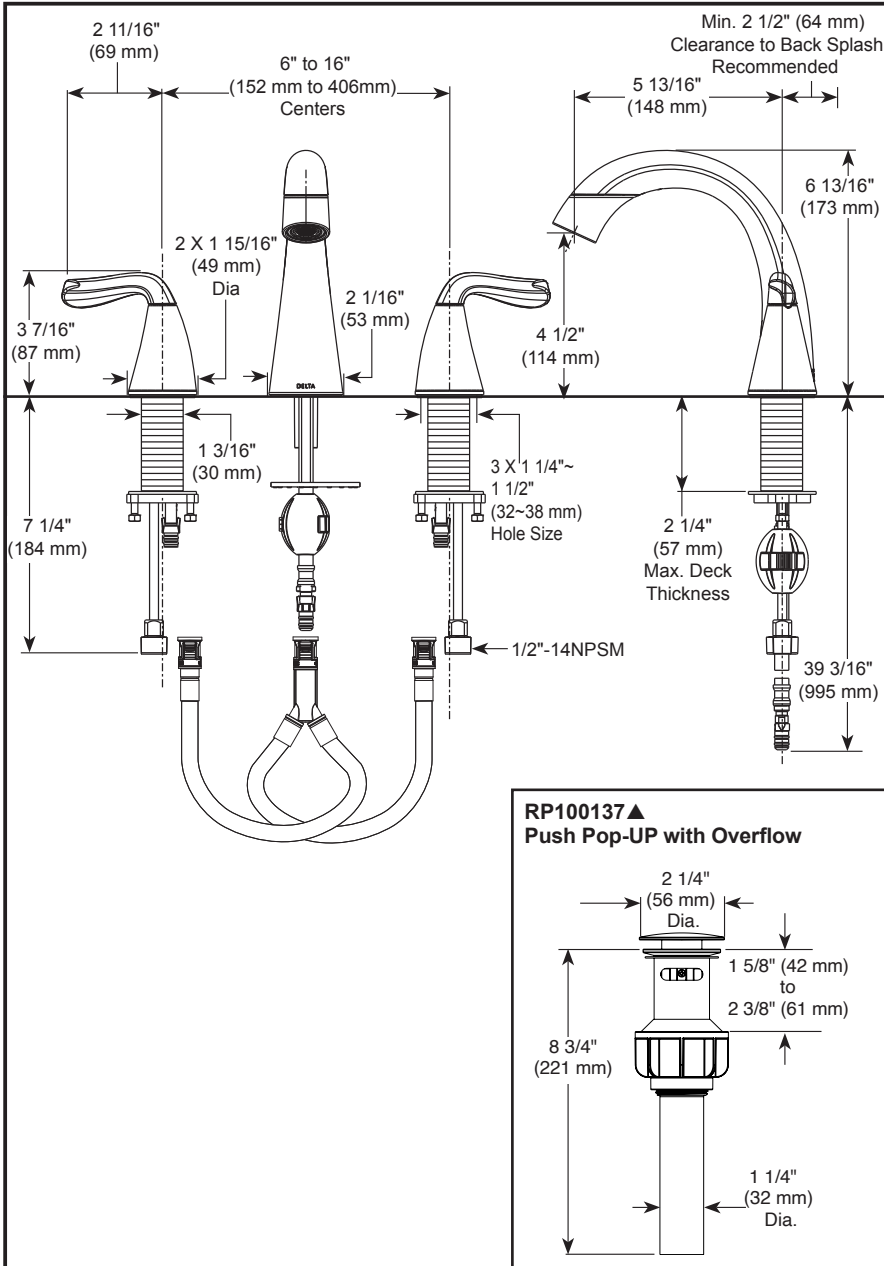

WARRANTY

- Parts and Finish - Lifetime limited warranty; or for commercial purchasers, 10 years for multi-family residential (apartments and condominiums) and 5 years for all other commercial uses, in each case from the date the product is received by the original purchaser or their authorized representative (installation contractor, etc.).
- Electronic Parts and Batteries (if applicable) - 5 years from the date the product is received by the original purchaser or their authorized representative (installation contractor, etc.); or for commercial purchasers, 1 year from the date the product is received by the original purchaser or their authorized representative (installation contractor, etc.). No warranty is provided on batteries.
- Please go to www.deltafaucet.com for the complete details of our limited warranty.