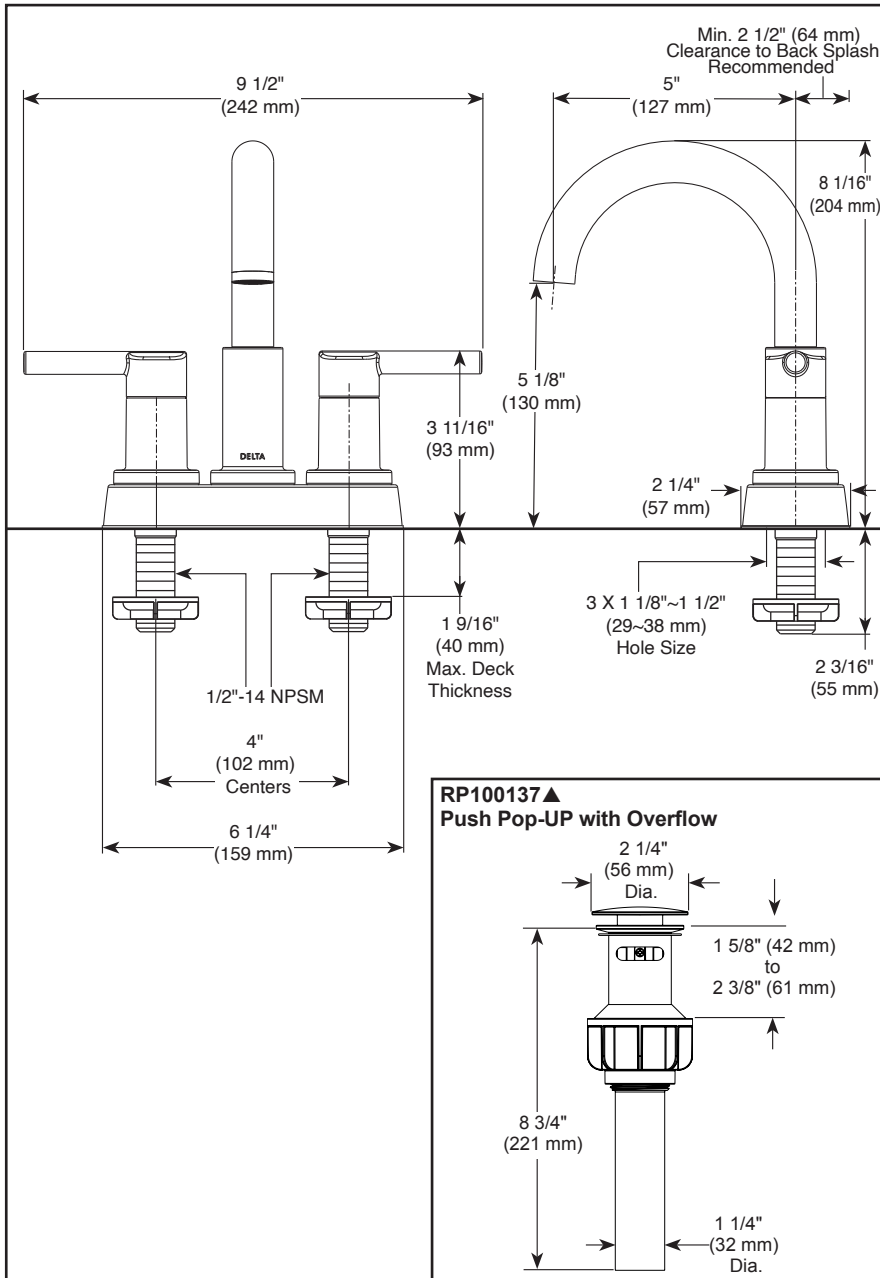

25749LF▲

see what Delta can do™

BATHROOM FAUCET

- Nicoli® Collection
- Two Handle Deck Mount

STANDARD SPECIFICATIONS:

- Max flow rate 1.2 gpm @ 60 psi, 4.5 L/min @ 414 kPa.
- Three hole mount
- Hot and cold stems are interchangeable
- All operating parts are replaceable from the top
- 1/4 turn handle stops
- Control mechanism is a rotating cylinder type with stainless steel plate and 90° rotation, with replaceable non-metallic seats.
- 1/2"-14 NPSM threaded male inlet shanks
- Model has plastic push pop-up with overflow
- Note: Standard mounting thickness can be extended by 1" (25mm) with RP76691

COMPLIES WITH:

- ASME A112.18.1 / CSA B125.1
- ASME A112.18.2 / CSA B125.2
- ♿ Indicates compliance to ICC/ANSI A117.1- Valve control only
- EPA WaterSense®

▲ Designate proper finish suffix

Delta reserves the right (1) to make changes in specifications and materials, and (2) to change or discontinue models, both without notice or obligation. Dimensions are for reference only. See current full-line price book or www.deltafaucet.com for finish options and product availability.