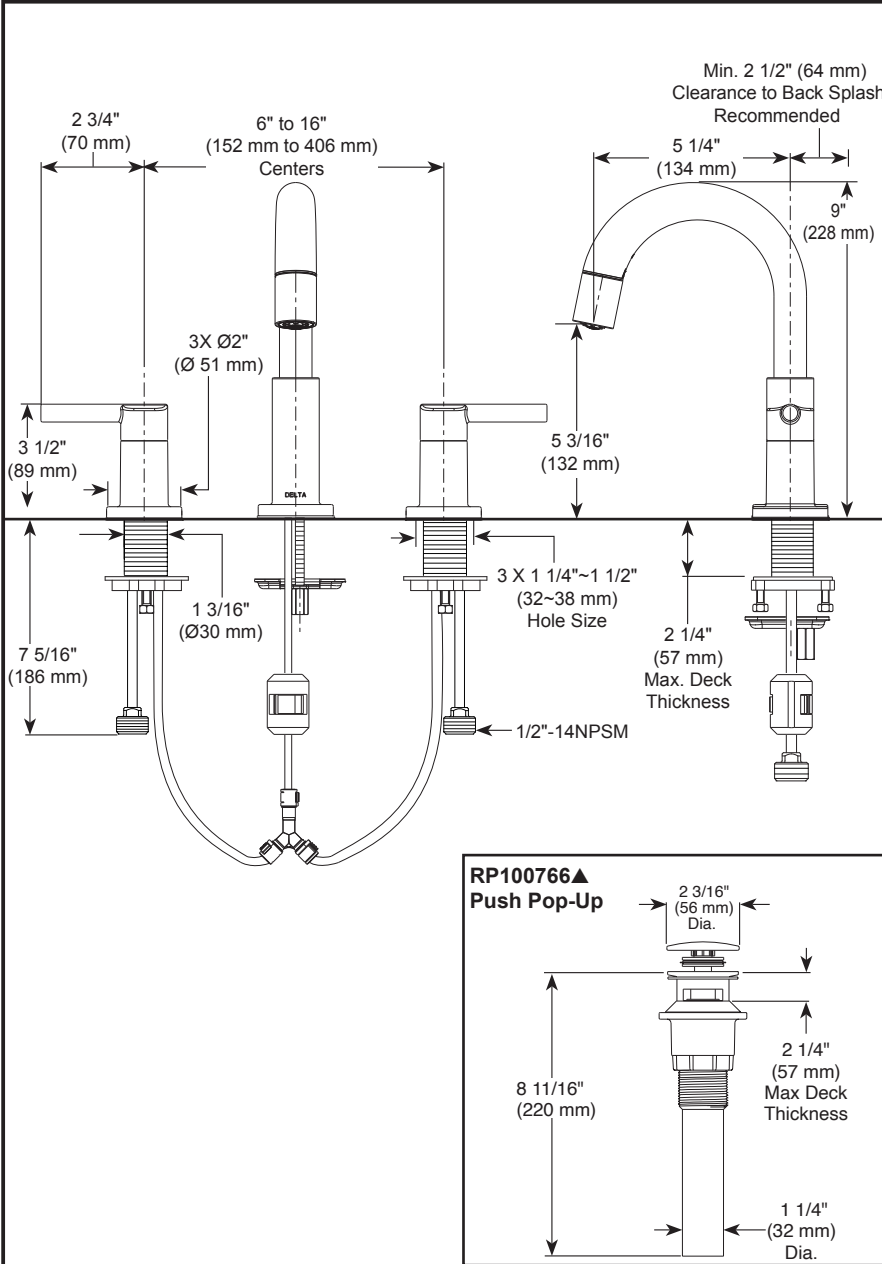

WARRANTY

- Parts and Finish - Lifetime limited warranty; or for commercial purchasers, 10 years for multi-family residential (apartments and condominiums) and 5 years for all other commercial uses, in each case from the date the product is received by the original purchaser or their authorized representative (installation contractor, etc.).
- Electronic Parts and Batteries (if applicable) - 5 years from the date the product is received by the original purchaser or their authorized representative (installation contractor, etc.); or for commercial purchasers, 1 year from the date the product is received by the original purchaser or their authorized representative (installation contractor, etc.). No warranty is provided on batteries.
- Please go to www.deltafaucet.com for the complete details of our limited warranty.