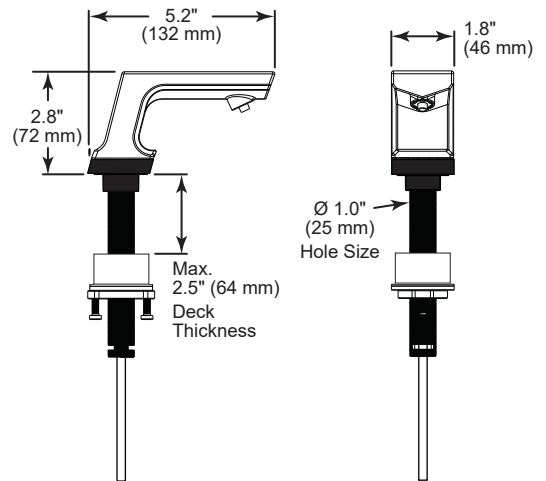

Masco Canada Limited
350 South Edgeware Rd, St Thomas, Ontario, Canada N5P 4L1
1-800-387-8277

821DPA20-SD

This spec was produced on June 06, 2024.

Single Hole Faucet without Black Spacer

Single Hole Faucet with Black Spacer

Hand Soap without Black Spacer

Hand Soap with Black Spacer

NOTICE Dimensions are for reference only. Measurements may vary $\pm 0.25"$ (6 mm).

Max. flow rates are at 60 psi (414 kPa).

WaterSense® is a registered trademark of the U.S. Environmental Protection Agency.