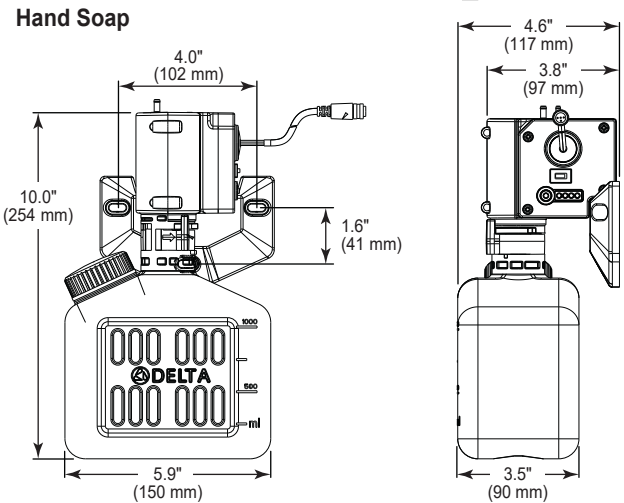

Hand Soap without Black Spacer

Hand Soap with Black Spacer

NOTICE Dimensions are for reference only. Measurements may vary $\pm 0.25"$ (6 mm).

Max. flow rates are at 60 psi (414 kPa).

WaterSense® is a registered trademark of the U.S. Environmental Protection Agency.

Contrasta™ Series - Proximity® Faucet with Electronic Hand Soap System
821DPA20-SD

Hardwire Operated Control Box

Battery Operated Control Box

Hand Soap

NOTICE Dimensions are for reference only. Measurements may vary $\pm 0.25"$ (6 mm).
Max. flow rates are at 60 psi (414 kPa).