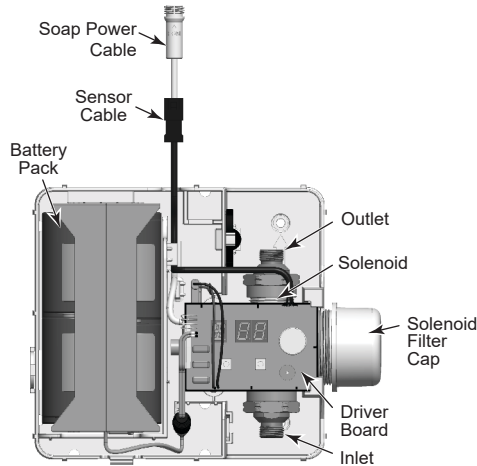

Contrasta™ Series - Proximity® Faucet with Electronic Hand Soap System
821DPA20-SD

Hardwire Operated Control Box

Battery Operated Control Box

Hand Soap

NOTICE Dimensions are for reference only. Measurements may vary $\pm 0.25"$ (6 mm).
Max. flow rates are at 60 psi (414 kPa).