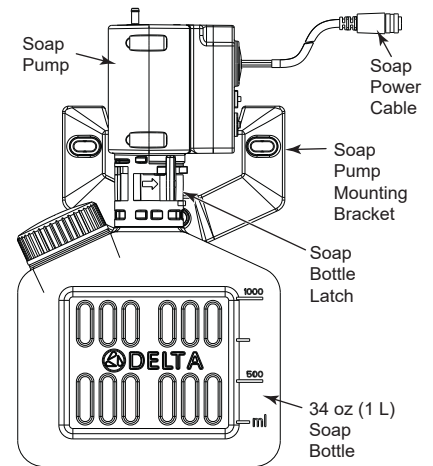

Contrasta™ Series - Proximity® Faucet with Electronic Hand Soap System
821DPA20-SD

Hardwire Operated Control Box

Battery Operated Control Box

Hand Soap

NOTICE Dimensions are for reference only. Measurements may vary $\pm 0.25"$ (6 mm).
Max. flow rates are at 60 psi (414 kPa).