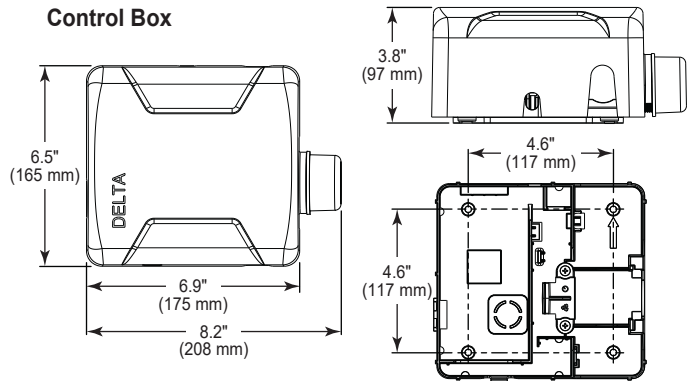

Contrasta™ Series - Proximity® Faucet with Electronic Hand Soap System
821DPA20-SD