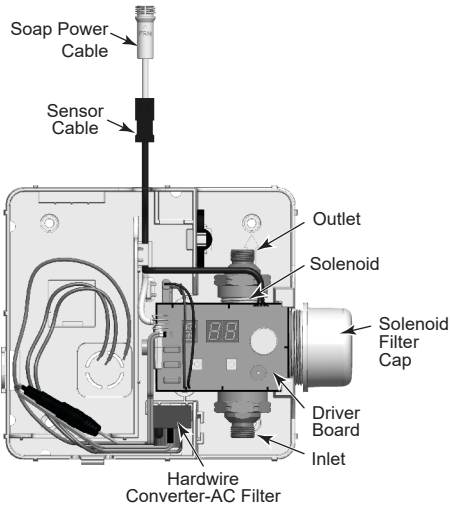

Hand Soap without Black Spacer

Hand Soap with Black Spacer

NOTICE Dimensions are for reference only. Measurements may vary $\pm 0.25"$ (6 mm).

Max. flow rates are at 60 psi (414 kPa).

WaterSense® is a registered trademark of the U.S. Environmental Protection Agency.

Contrasta™ Series - Proximity® Faucet with Electronic Hand Soap System
821DPA20-SD

Hardwire Operated Control Box

Battery Operated Control Box

Hand Soap

NOTICE Dimensions are for reference only. Measurements may vary $\pm 0.25"$ (6 mm).
Max. flow rates are at 60 psi (414 kPa).