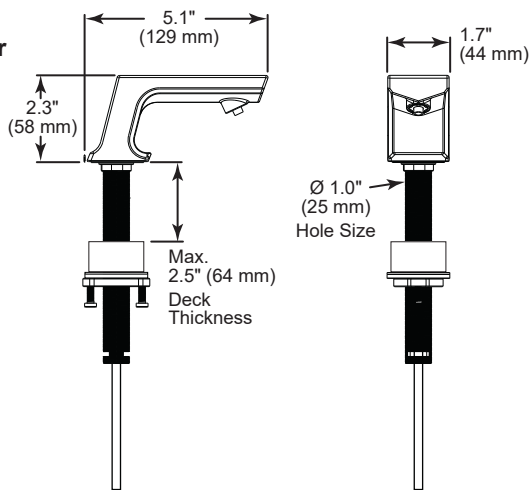

Masco Canada Limited
350 South Edgeware Rd, St Thomas, Ontario, Canada N5P 4L1
1-800-387-8277

821DPA20-SD

This spec was produced on June 06, 2024.

Single Hole Faucet without Black Spacer

Single Hole Faucet with Black Spacer

Hand Soap without Black Spacer

Hand Soap with Black Spacer

NOTICE Dimensions are for reference only. Measurements may vary $\pm 0.25"$ (6 mm).

Max. flow rates are at 60 psi (414 kPa).

WaterSense® is a registered trademark of the U.S. Environmental Protection Agency.