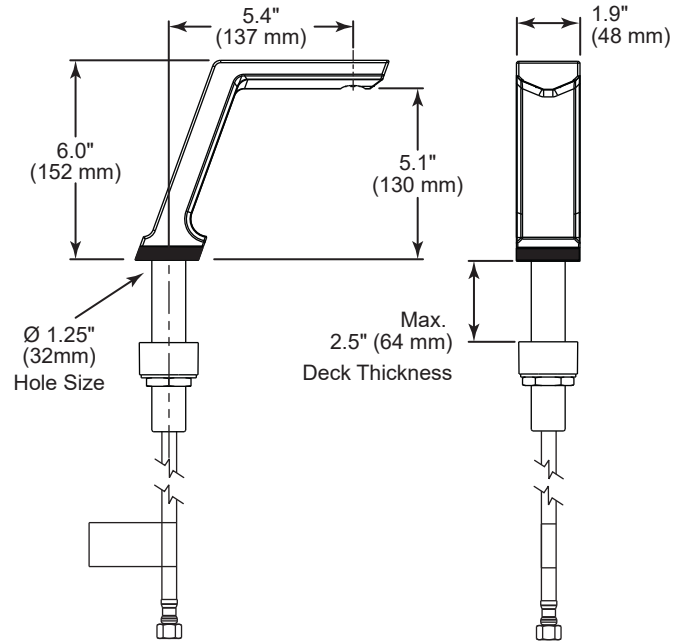

Masco Canada Limited
350 South Edgeware Rd, St Thomas, Ontario, Canada N5P 4L1
1-800-387-8277

821DPA20-SD

This spec was produced on June 06, 2024.

Single Hole Faucet without Black Spacer

Single Hole Faucet with Black Spacer