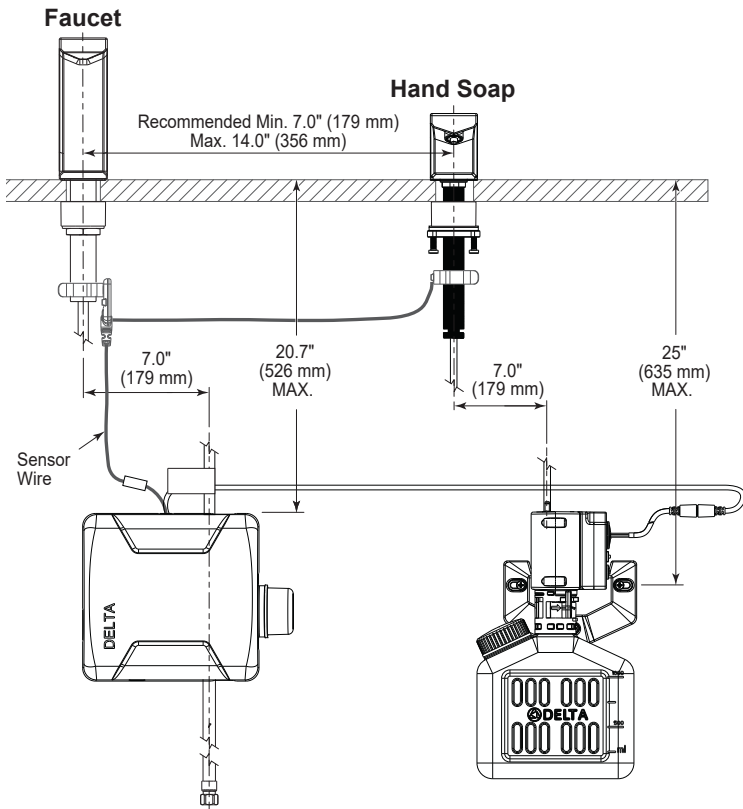

Masco Canada Limited
350 South Edgeware Rd, St Thomas, Ontario, Canada N5P 4L1
1-800-387-8277

821DPA20-SD

This spec was produced on June 06, 2024.

Single Hole Faucet without Black Spacer

Single Hole Faucet with Black Spacer

Hand Soap without Black Spacer

Hand Soap with Black Spacer

NOTICE Dimensions are for reference only. Measurements may vary $\pm 0.25"$ (6 mm).

Max. flow rates are at 60 psi (414 kPa).

WaterSense® is a registered trademark of the U.S. Environmental Protection Agency.

Contrasta™ Series - Proximity® Faucet with Electronic Hand Soap System
821DPA20-SD

Hardwire Operated Control Box

Battery Operated Control Box

Hand Soap

NOTICE Dimensions are for reference only. Measurements may vary $\pm 0.25"$ (6 mm).
Max. flow rates are at 60 psi (414 kPa).