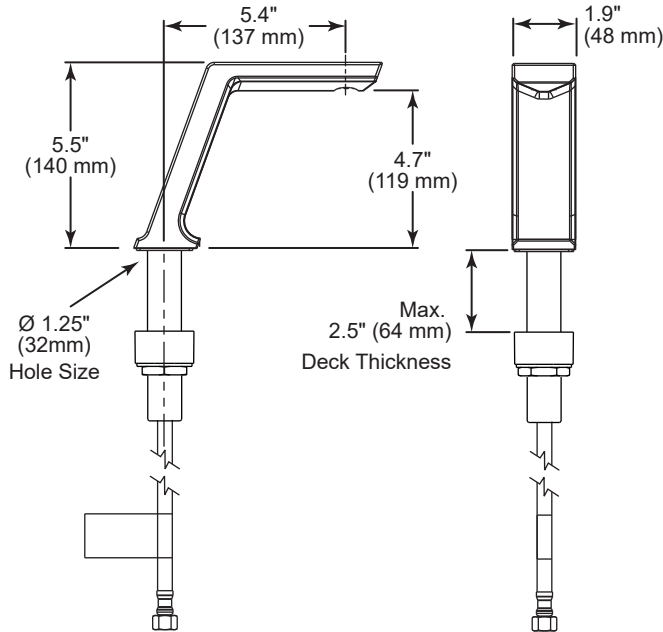

Masco Canada Limited
350 South Edgeware Rd, St Thomas, Ontario, Canada N5P 4L1
1-800-387-8277

821DPA20-SD

This spec was produced on June 06, 2024.

Single Hole Faucet without Black Spacer

Single Hole Faucet with Black Spacer