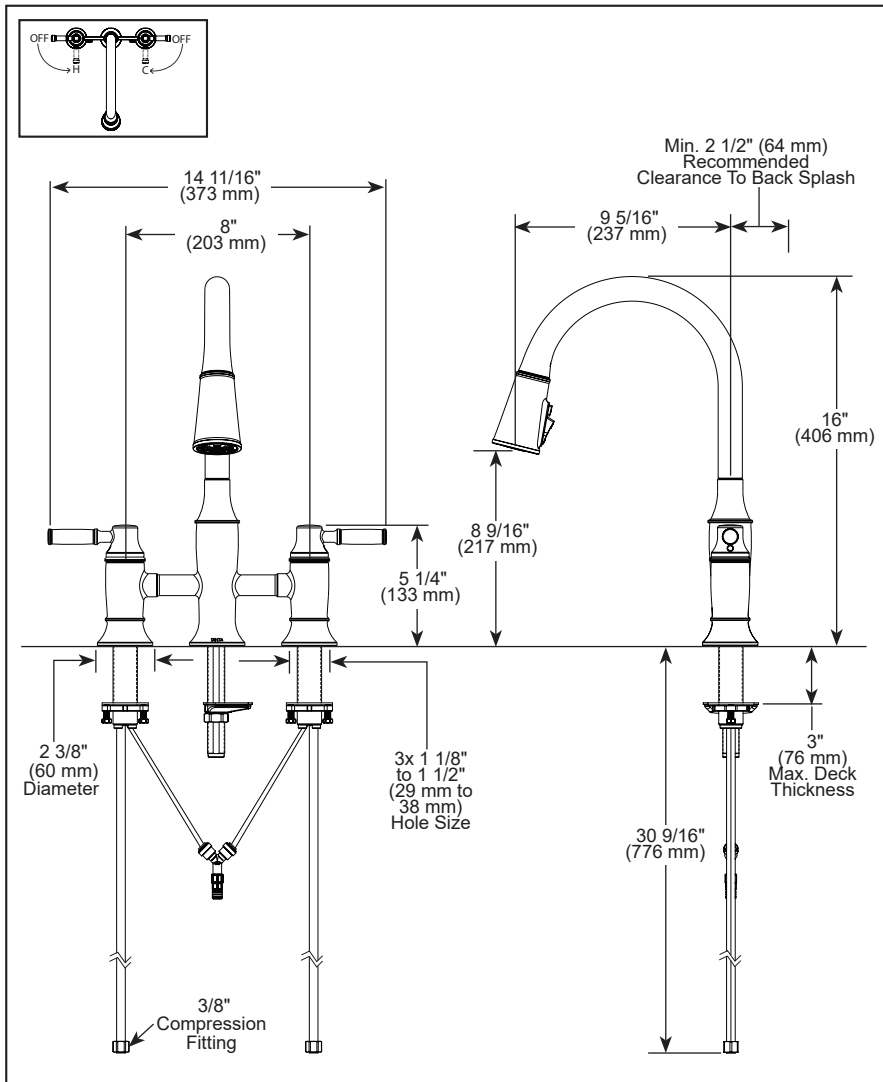

STANDARD SPECIFICATIONS:

- Max flow rate 1.8 gpm @ 60 psi, 6.8 L/min @ 414 kPa
- Three hole mount
- Ceramic cartridges
- Spout rotates 360°
- Solid brass body - DST construction
- 1/4 turn handle stops
- Hot and cold stems are interchangeable
- Three-function wand; aerated stream, spray and Pro Clean™ Spray

COMPLIES WITH:

- ASME A112.18.1/ CSA B125.1
- ♿ Indicates compliance to ICC/ANSI A117.1 - Valve control only

▲ Designate Proper Finish Suffix

Delta reserves the right (1) to make changes in specifications and materials, and (2) to change or discontinue models, both without notice or obligation. Dimensions are for reference only. See current full-line price book or www.deltafaucet.com for finish options and product availability.

DSP-K-2384L-DST Rev. A

Delta Faucet Company
55 E. 111th Street, Carmel, IN 46280
350 South Edgeware Road, St. Thomas, ON N5P 4L1
© 2024 Delta Faucet Company