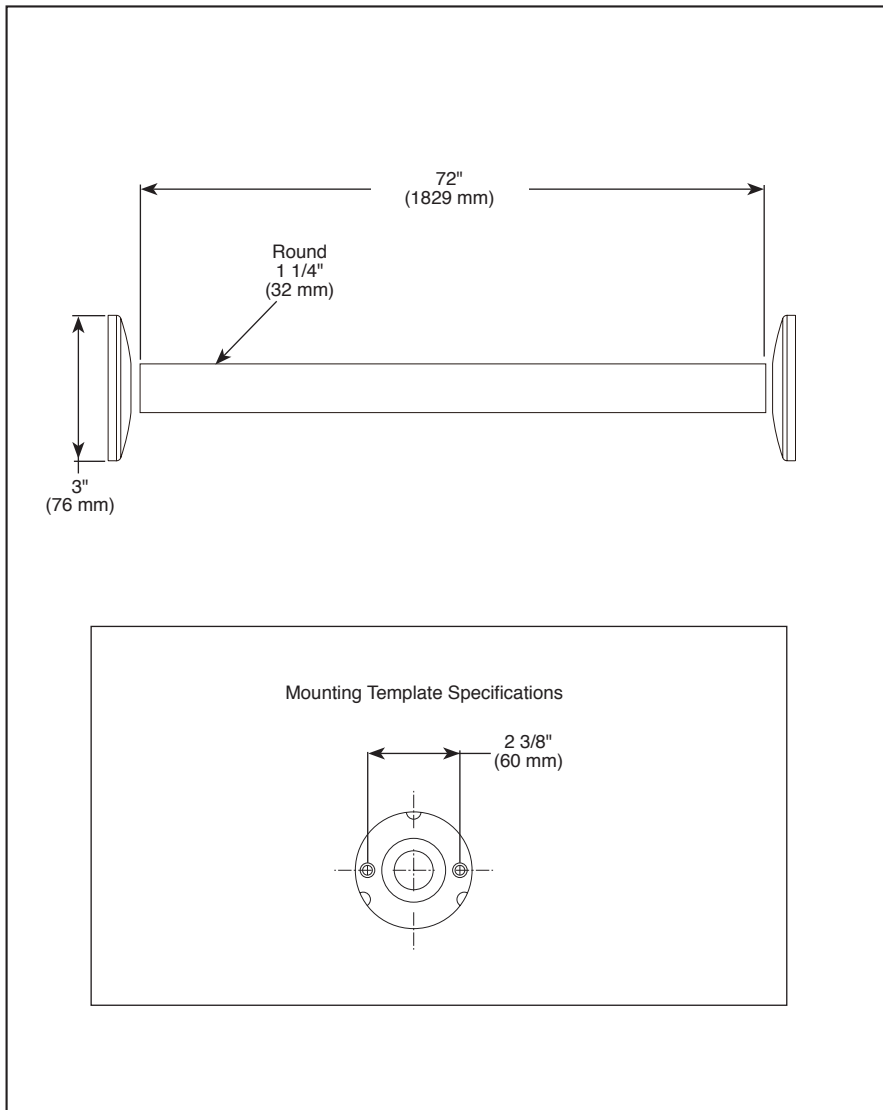

ACCESSORIES

■ Shower Rod

Submitted Model No.: _____

Specific Features: _____

STANDARD SPECIFICATIONS:

- Stainless steel substrate.
- Concealed mounting.
- Wood blocking is preferable behind all wall surfaces. If wood blocking is not available, the following fasteners are suggested: Tile/Masonry-plastic or lead anchors plaster/drywall-Toggle bolts.
- Mounting hardware included with product.