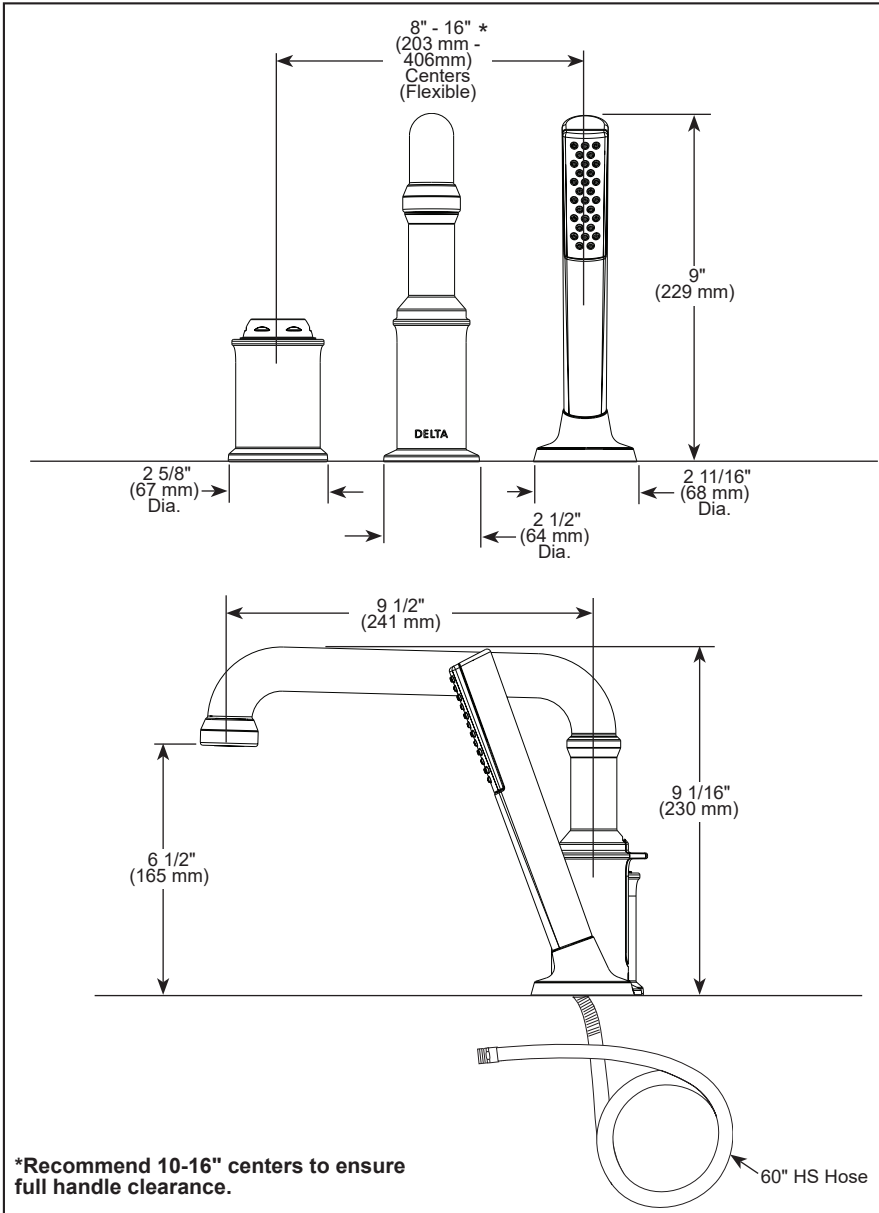

T3784-▲-LHP

H576▲ Lever Handle

H575▲ Cross Handle