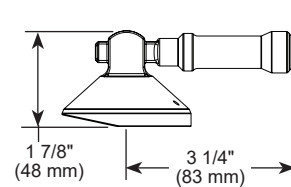

H576▲ Lever Handle

▲ Designate Proper Finish Suffix

Delta reserves the right (1) to make changes in specifications and materials, and (2) to change or discontinue models, both without notice or obligation. Dimensions are for reference only. See current full-line price book or www.deltafaucet.com for finish options and product availability.

DSP-B-T3784-LHP Rev. A