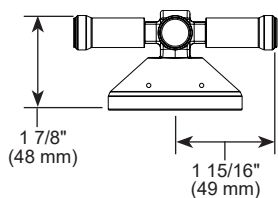

H575▲ Cross Handle