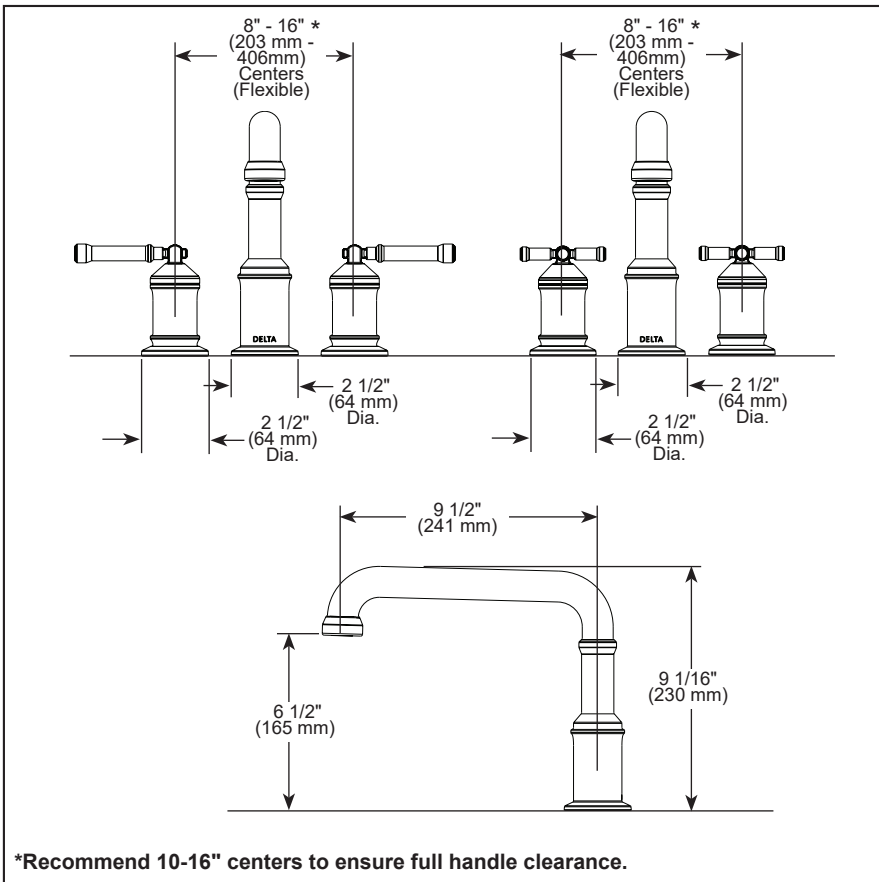

COMPLIES WITH:

- ASME A112.18.1 / CSA B125.1
- ♿ Indicates compliance to ICC/ANSI A117.1

▲ Designate Proper Finish Suffix

Delta reserves the right (1) to make changes in specifications and materials, and (2) to change or discontinue models, both without notice or obligation. Dimensions are for reference only. See current full-line price book or www.deltafaucet.com for finish options and product availability.

DSP-B-T2784-LHP Rev. A

Delta Faucet Company

55 E. 111th Street, Indianapolis, IN 46280
350 South Edgeware Road, St. Thomas, ON N5P 4L1
© 2023 Delta Faucet Company