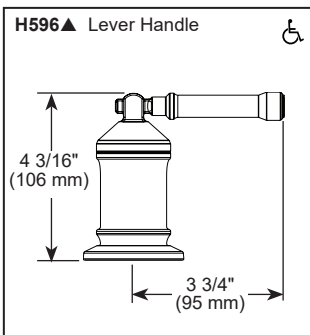

COMPLIES WITH:

- ASME A112.18.1 / CSA B125.1
- ♿ Indicates compliance to ICC/ANSI A117.1

▲ Designate Proper Finish Suffix

Delta reserves the right (1) to make changes in specifications and materials, and (2) to change or discontinue models, both without notice or obligation. Dimensions are for reference only. See current full-line price book or www.deltafaucet.com for finish options and product availability.

DSP-B-T2784-LHP Rev. A

Delta Faucet Company

55 E. 111th Street, Indianapolis, IN 46280
350 South Edgeware Road, St. Thomas, ON N5P 4L1
© 2023 Delta Faucet Company