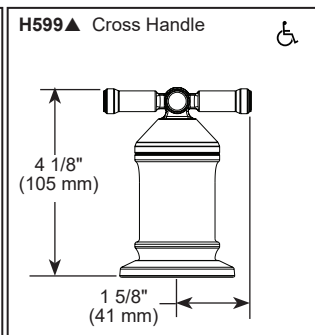

COMPLIES WITH:

- ASME A112.18.1 / CSA B125.1
- ♿ Indicates compliance to ICC/ANSI A117.1

▲ Designate Proper Finish Suffix

Delta reserves the right (1) to make changes in specifications and materials, and (2) to change or discontinue models, both without notice or obligation. Dimensions are for reference only. See current full-line price book or www.deltafaucet.com for finish options and product availability.

DSP-B-T2784-LHP Rev. A

Delta Faucet Company

55 E. 111th Street, Indianapolis, IN 46280
350 South Edgeware Road, St. Thomas, ON N5P 4L1
© 2023 Delta Faucet Company