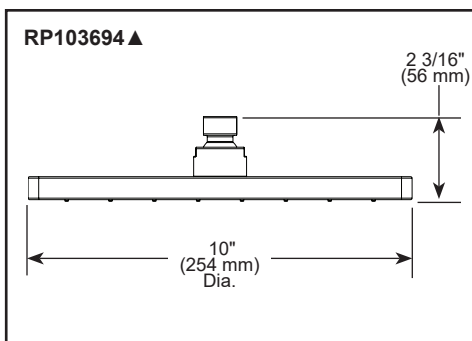

▲ Designate Proper Finish Suffix

COMPLIES WITH:

- ASME A112.18.1 / CSA B125.1
- ASSE 1016 / ASME A112.1016 / CSA B125.16
- ♿ Indicates ADA compliance to ICC/ANSI A117.1 – Valve control only
- EPA WaterSense®

Delta Faucet Company

55 E. 111th Street, Indianapolis, IN 46280
350 South Edgeware Road, St. Thomas, ON N5P 4L1
© 2023 Delta Faucet Company

Delta reserves the right (1) to make changes in specifications and materials, and (2) to change or discontinue models, both without notice or obligation. Dimensions are for reference only. See current full-line price book or www.deltafaucet.com for finish options and product availability.