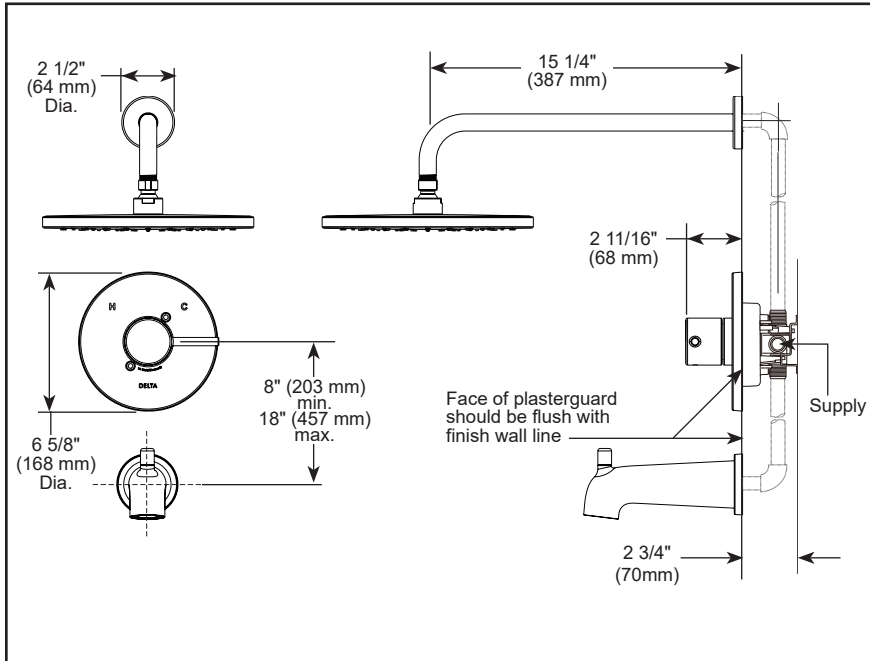

see what Delta can do™

TUB & SHOWER FAUCET TRIM

- Shower Only Trim (T14269-PP)
- Tub/Shower Trim (T14469-PP)

STANDARD SPECIFICATIONS

- Monitor® 14 Series pressure balanced single function bath mixing valve trim
- Showerhead with full body spray
- Maintains a balanced pressure of hot and cold water even when a valve is turned on or off elsewhere in the system
- For use with MultiChoice® Universal rough valve body – NOT INCLUDED AND MUST BE ORDERED SEPARATELY (R10000 Series)
- Back-to-back installation capability
- Field adjustable means to limit handle rotation into hot water zone
- Temperature only controlled with handle
- All parts replaceable from the front of the valve
- Max. flow rate of spout 6.0 gpm @ 60 psi, 22.7 L/min @ 414 kPa with R10000-UNBX
- Max. flow rate of showerhead 1.75 gpm @ 80 psi, 6.6 L/min @ 552 kPa
- Universal adapter included allows for thread, sweat or slip-on installation of tub spout.