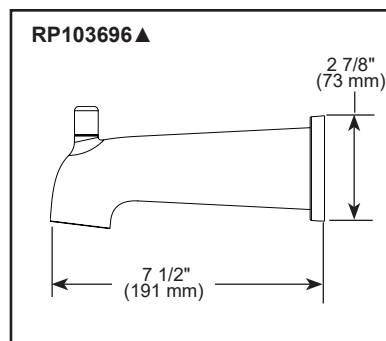

▲ Designate Proper Finish Suffix

COMPLIES WITH:

- ASME A112.18.1 / CSA B125.1
- ASSE 1016 / ASME A112.1016 / CSA B125.16
- ♿ Indicates ADA compliance to ICC/ANSI A117.1 – Valve control only
- EPA WaterSense®

Delta Faucet Company

55 E. 111th Street, Indianapolis, IN 46280
350 South Edgeware Road, St. Thomas, ON N5P 4L1
© 2023 Delta Faucet Company

Delta reserves the right (1) to make changes in specifications and materials, and (2) to change or discontinue models, both without notice or obligation. Dimensions are for reference only. See current full-line price book or www.deltafaucet.com for finish options and product availability.