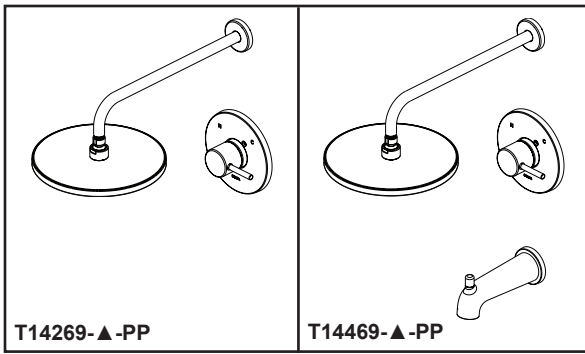

see what Delta can do™

TUB & SHOWER FAUCET TRIM

- Shower Only Trim (T14269-PP)
- Tub/Shower Trim (T14469-PP)

STANDARD SPECIFICATIONS

- Monitor® 14 Series pressure balanced single function bath mixing valve trim
- Showerhead with full body spray
- Maintains a balanced pressure of hot and cold water even when a valve is turned on or off elsewhere in the system
- For use with MultiChoice® Universal rough valve body – NOT INCLUDED AND MUST BE ORDERED SEPARATELY (R10000 Series)
- Back-to-back installation capability
- Field adjustable means to limit handle rotation into hot water zone
- Temperature only controlled with handle
- All parts replaceable from the front of the valve
- Max. flow rate of spout 6.0 gpm @ 60 psi, 22.7 L/min @ 414 kPa with R10000-UNBX
- Max. flow rate of showerhead 1.75 gpm @ 80 psi, 6.6 L/min @ 552 kPa
- Universal adapter included allows for thread, sweat or slip-on installation of tub spout.