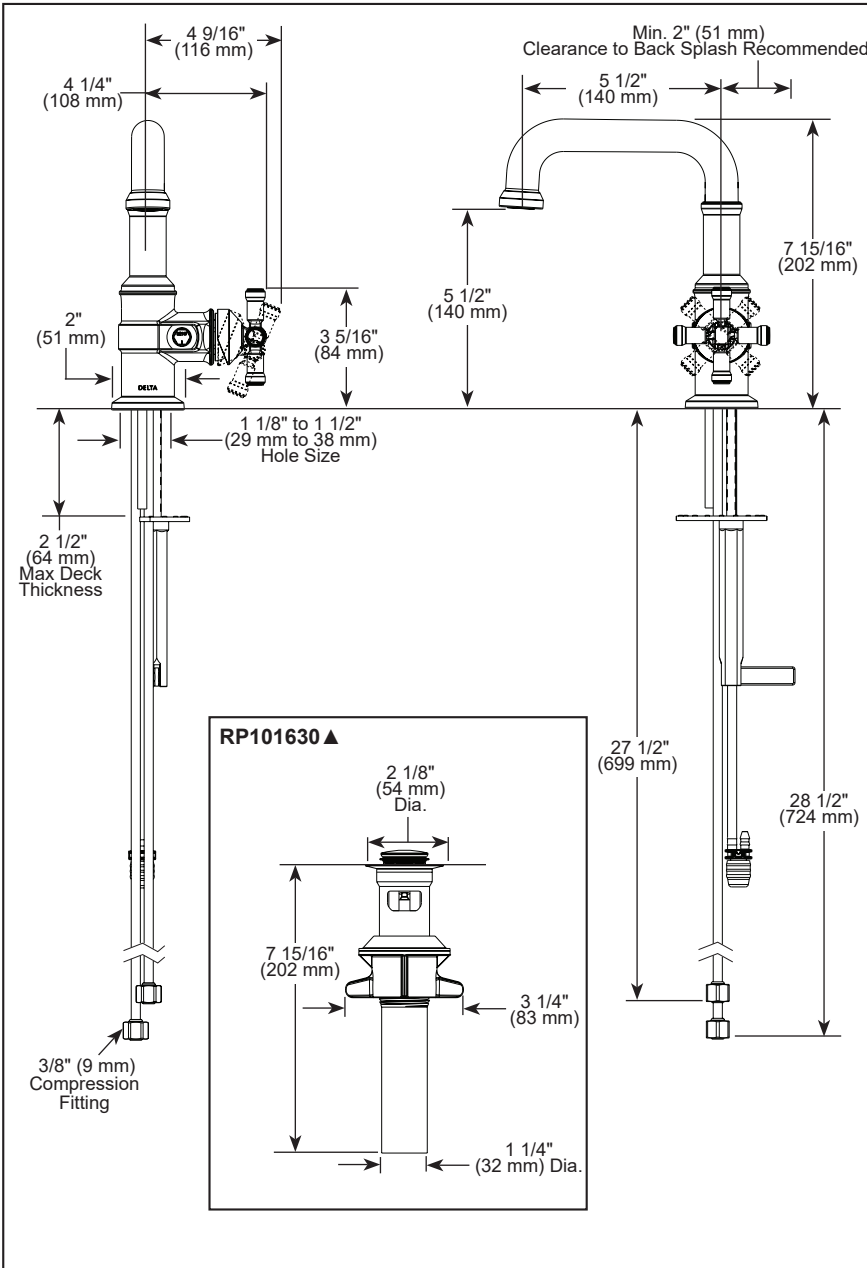

WARRANTY

- Parts and Finish - Lifetime limited warranty; or for commercial purchasers, 10 years for multi-family residential (apartments and condominiums) and 5 years for all other commercial uses, in each case from the date the product is received by the original purchaser or their authorized representative (installation contractor, etc.).
- Electronic Parts and Batteries (if applicable) - 5 years from the date the product is received by the original purchaser or their authorized representative (installation contractor, etc.); or for commercial purchasers, 1 year from the date the product is received by the original purchaser or their authorized representative (installation contractor, etc.). No warranty is provided on batteries.