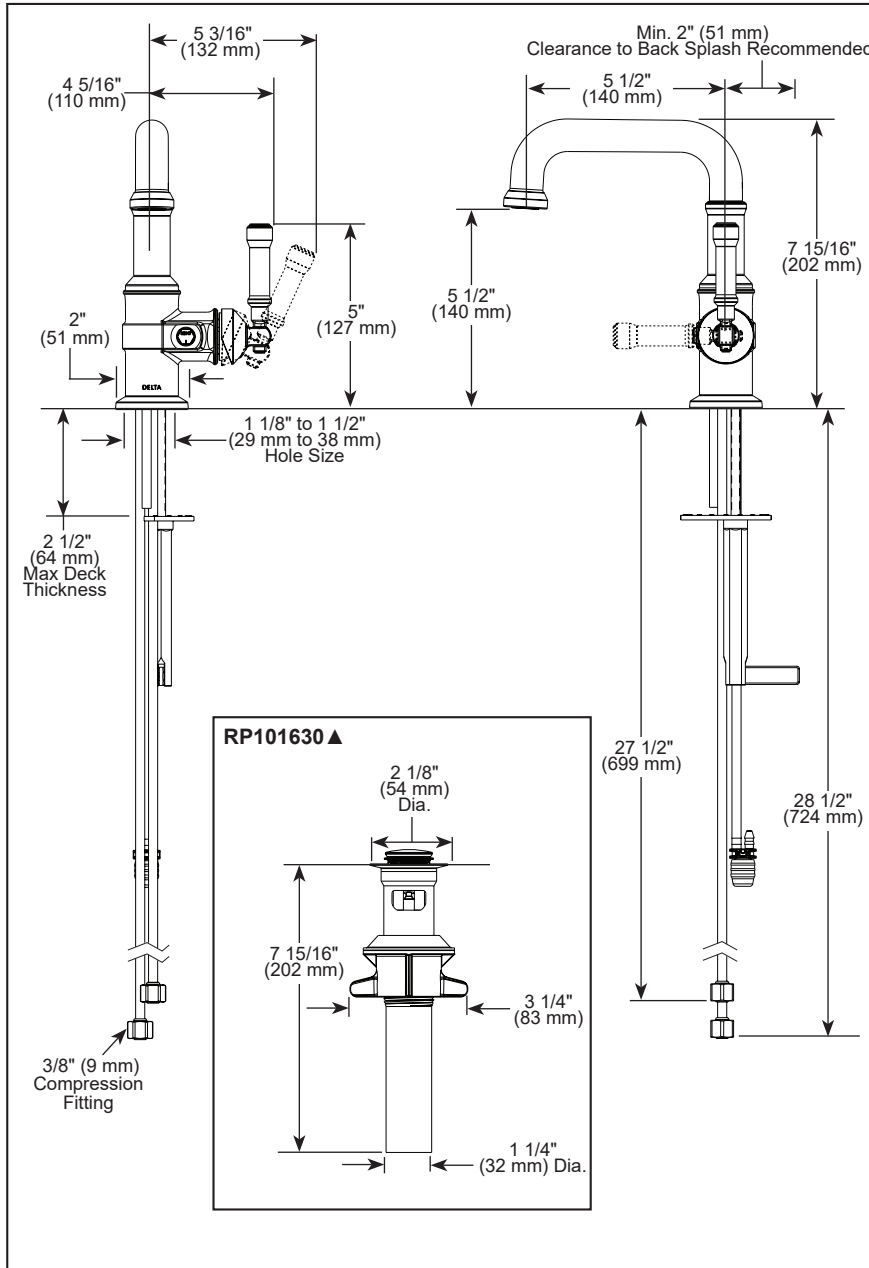

see what Delta can do™

BATHROOM FAUCET

- Broderick™ Bath Collection
- Single Handle Deck Mount

FEATURES:

- DIAMOND Seal® Technology
- Lumicoat™ Finish (-PR models only)
- Lumicoat™ Finishes easily wipe clean without cleaners and chemicals on the products most commonly touched areas

STANDARD SPECIFICATIONS:

- Max. flow rate 1.2 gpm @ 60 psi, 4.5 L/min @ 414 kPa
- One hole mount
- Diamond coated ceramic cartridge
- 1/4" O.D. straight, staggered PEX supply tubes
- Models have metal drain with pop-up type fitting with plated flange and stopper
- Optional red/blue indicator ring provided with models
- Optional 6" escutcheon (RP102057 ▲) not included

COMPLIES WITH:

- ASME A112.18.1 / CSA B125.1
- ASME A112.18.2 / CSA B125.2
- ♿ Indicates compliance to ICC/ANSI A117.1
- EPA WaterSense®

▲ Designate Proper Finish Suffix

Delta reserves the right (1) to make changes in specifications and materials, and (2) to change or discontinue models, both without notice or obligation. Dimensions are for reference only. See current full-line price book or www.deltafaucet.com for finish options and product availability.

DSP-L-584SH-DST Rev. A

Delta Faucet Company

55 E. 111th Street, Indianapolis, IN 46280
 350 South Edgeware Road, St. Thomas, ON N5P 4L1
 © 2023 Delta Faucet Company