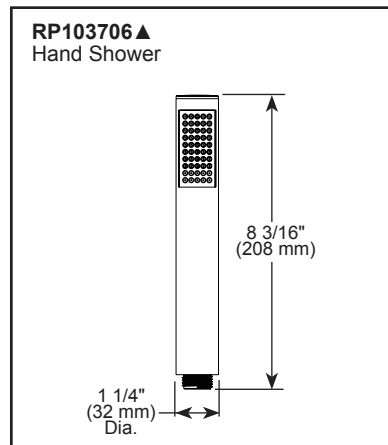

see what Delta can do™

SHOWER FAUCET TRIM

■ Shower Trim with Two Function Diverter

FEATURES:

- Touch-Clean® Spray Holes

STANDARD SPECIFICATIONS

- Max. flow rate of shower head and hand shower 1.75 gpm @ 80 psi, 6.6 L/min @ 552 kPa
- Monitor® 14 Series pressure balanced single function bath mixing valve trim
- Two function diverter
- Main control utilizes single-function pressure balanced cartridge
- Maintains a balanced pressure of hot and cold water even when a valve is turned on or off elsewhere in the system
- For use with MultiChoice® Universal rough valve body (R22000 Series)
- Back-to-back installation capability
- Field adjustable means to limit handle rotation into hot water zone
- Top handle controls diverter functions; bottom handle controls on/off and temperature
- Bottom handle 120° maximum rotation
- All parts replaceable from the front of the valve
- Maximum system flow rate 5.0 gpm @ 60 psi with R22000
- Cartridges included
- Note: This trim is not compatible with 3 function non-shared or 6 function diverter cartridges