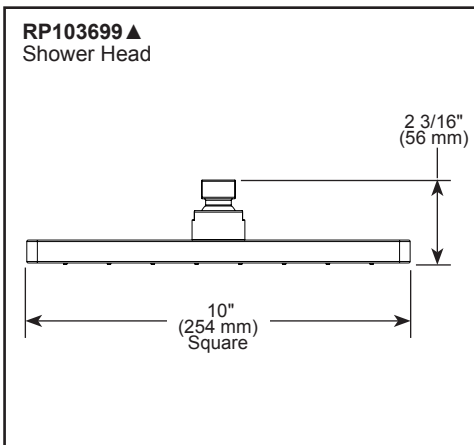

see what Delta can do™

SHOWER FAUCET TRIM

■ Shower Trim with Two Function Diverter

FEATURES:

- Touch-Clean® Spray Holes

STANDARD SPECIFICATIONS

- Max. flow rate of shower head and hand shower 1.75 gpm @ 80 psi, 6.6 L/min @ 552 kPa
- Monitor® 14 Series pressure balanced single function bath mixing valve trim
- Two function diverter
- Main control utilizes single-function pressure balanced cartridge
- Maintains a balanced pressure of hot and cold water even when a valve is turned on or off elsewhere in the system
- For use with MultiChoice® Universal rough valve body (R22000 Series)
- Back-to-back installation capability
- Field adjustable means to limit handle rotation into hot water zone
- Top handle controls diverter functions; bottom handle controls on/off and temperature
- Bottom handle 120° maximum rotation
- All parts replaceable from the front of the valve
- Maximum system flow rate 5.0 gpm @ 60 psi with R22000
- Cartridges included
- Note: This trim is not compatible with 3 function non-shared or 6 function diverter cartridges