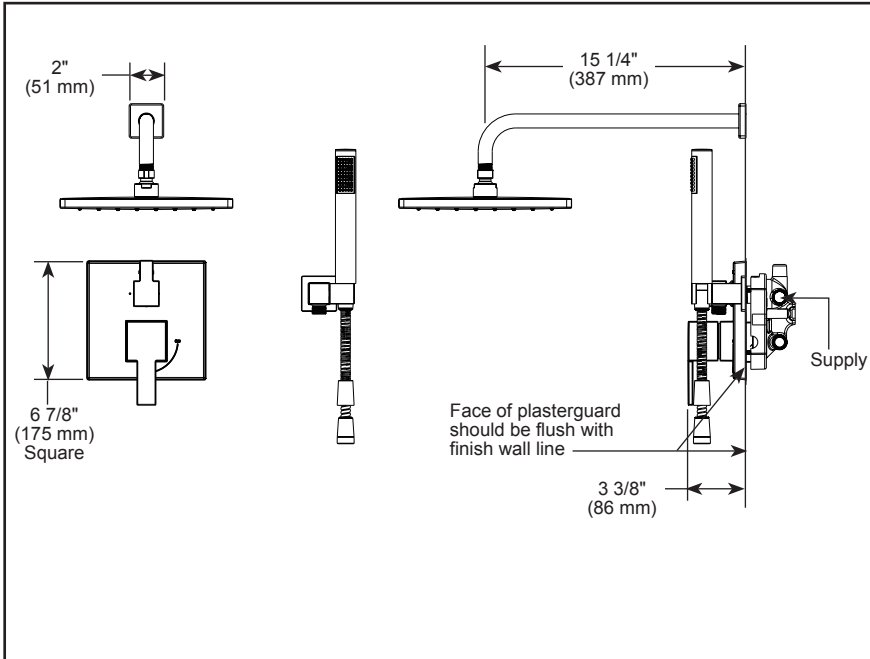

see what Delta can do™

SHOWER FAUCET TRIM

■ Shower Trim with Two Function Diverter

FEATURES:

- Touch-Clean® Spray Holes

STANDARD SPECIFICATIONS

- Max. flow rate of shower head and hand shower 1.75 gpm @ 80 psi, 6.6 L/min @ 552 kPa
- Monitor® 14 Series pressure balanced single function bath mixing valve trim
- Two function diverter
- Main control utilizes single-function pressure balanced cartridge
- Maintains a balanced pressure of hot and cold water even when a valve is turned on or off elsewhere in the system
- For use with MultiChoice® Universal rough valve body (R22000 Series)
- Back-to-back installation capability
- Field adjustable means to limit handle rotation into hot water zone
- Top handle controls diverter functions; bottom handle controls on/off and temperature
- Bottom handle 120° maximum rotation
- All parts replaceable from the front of the valve
- Maximum system flow rate 5.0 gpm @ 60 psi with R22000
- Cartridges included
- Note: This trim is not compatible with 3 function non-shared or 6 function diverter cartridges

COMPLIES WITH:

- ASME A112.18.1 / CSA B125.1
- ASSE 1016 / ASME A112.1016 / CSA B125.16
- ♿ ICC/ANSI A117.1 - Valve control only
- EPA WaterSense®

▲ Designate Proper Finish Suffix

Delta Faucet Company reserves the right (1) to make changes in specifications and materials, and (2) to change or discontinue models, both without notice or obligation. Dimensions are for reference only. See current full-line price book or www.deltafaucet.com for finish options and product availability.