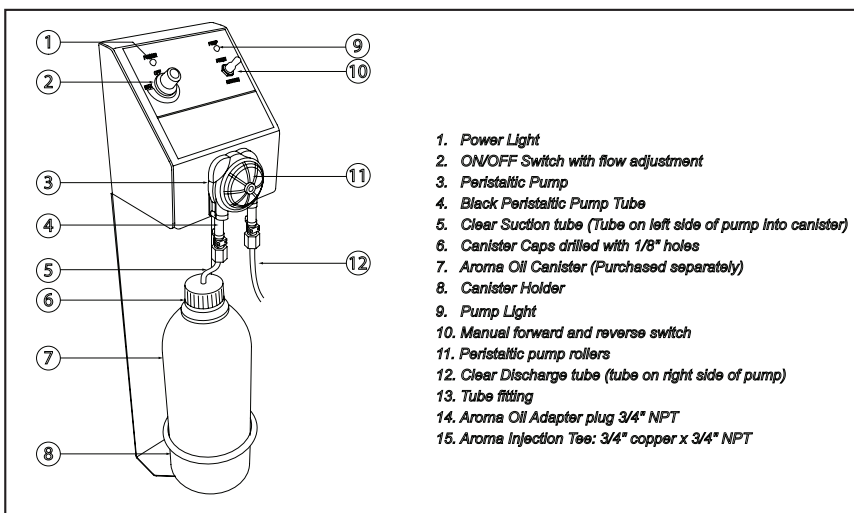

WARRANTY

- Steam Generators – Lifetime limited warranty; or for commercial purchasers (including for steam bath generators with model numbers beginning with 5COM, which are intended solely for heavy commercial use), one (1) year from the date the product is received by the original purchaser or their authorized representative (installation contractor, etc.).
- Electronic Parts for Steam Bath Generators, Controls, Spa Options and Accessories – two (2) years from the date the product is received by the original consumer purchaser or their authorized representative (installation contractor, etc.); or for commercial purchasers, one (1) year from the date the product is received by the original purchaser or their authorized representative (installation contractor, etc.).
- Please go to www.deltafaucet.com for the complete details of our limited warranty.