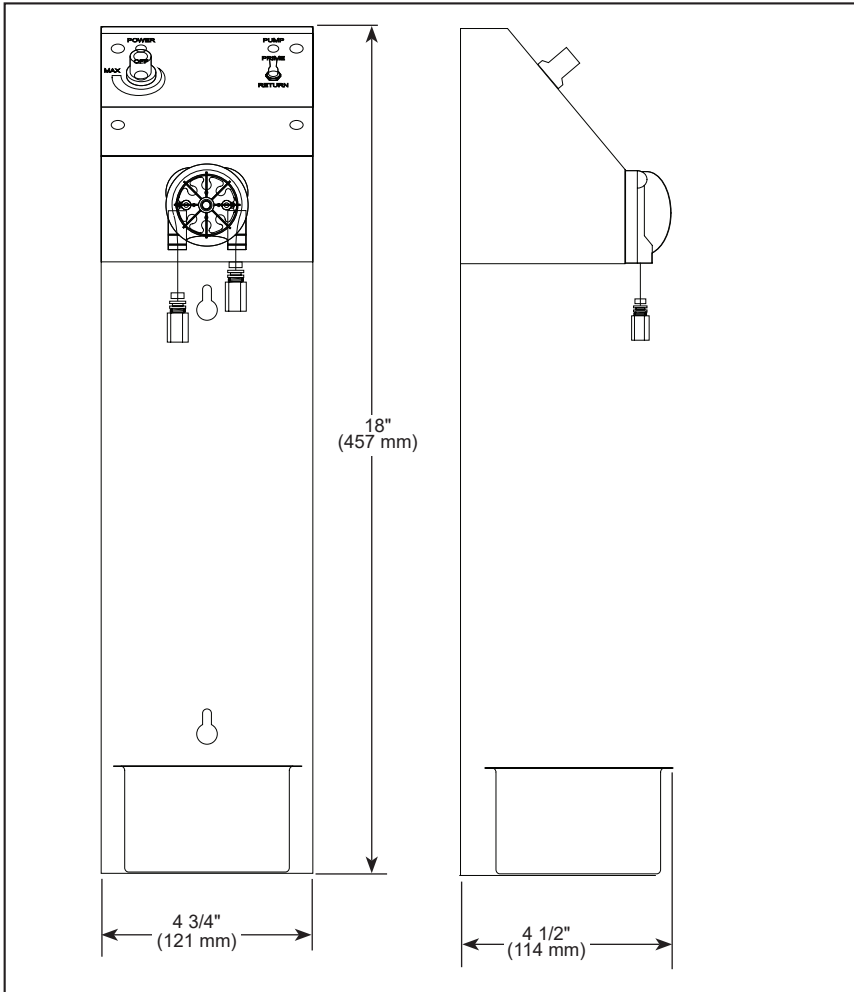

WARRANTY

- Steam Generators – Lifetime limited warranty; or for commercial purchasers (including for steam bath generators with model numbers beginning with 5COM, which are intended solely for heavy commercial use), one (1) year from the date the product is received by the original purchaser or their authorized representative (installation contractor, etc.).
- Electronic Parts for Steam Bath Generators, Controls, Spa Options and Accessories – two (2) years from the date the product is received by the original consumer purchaser or their authorized representative (installation contractor, etc.); or for commercial purchasers, one (1) year from the date the product is received by the original purchaser or their authorized representative (installation contractor, etc.).
- Please go to www.deltafaucet.com for the complete details of our limited warranty.