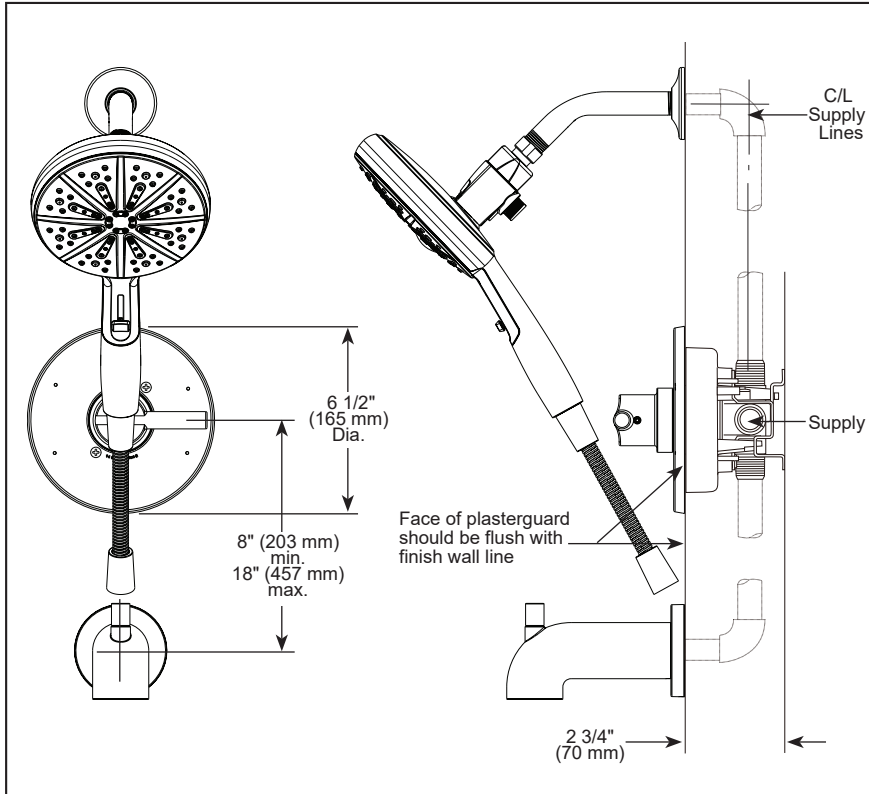

see what Delta can doSM

TUB AND SHOWER FAUCET TRIM

- Nicoli™ Bath Collection
- Tub/Shower (144749-▲-HS)

FEATURES:

- 14 Series pressure balanced single handle bath mixing valve trim
- 6-Spray setting hand shower

STANDARD SPECIFICATIONS:

- Maintains a balanced pressure of hot and cold water even when a valve is turned on or off elsewhere in the system
- For use with MultiChoice® Universal rough valve body (R10000 Series)
- Temperature only controlled with handle
- Field adjustable means to limit handle rotation into hot water zone
- 120° maximum handle rotation
- Maximum 1.75 gpm @ 80 psi, 6.6 L/min @ 550 kPa
- Tub port maximum flow rate 6.0 gpm @ 60 psi with R10000-UNBX
- Shower arm overall horizontal length = 5 1/2" (138 mm), including threaded ends
- Red/blue pad print temperature indicators on escutcheon
- 1/2" CWT slip-on spout adapter
- Stem extension kit RP77991 can be ordered to allow for an additional 1 3/4" wall thickness. RP77991 ships with chrome escutcheon screws. For special finishes also order RP12630 escutcheon screws in desired finish.

COMPLIES WITH:

- ASME A112.18.1 / CSA B125.1
- ASSE 1016
- ♻️ Indicates compliance to ICC/ANSI A117.1 - Valve control only
- EPA WaterSense®

144749-▲-HS

Submitted Model No.: _____

Specific Features: _____