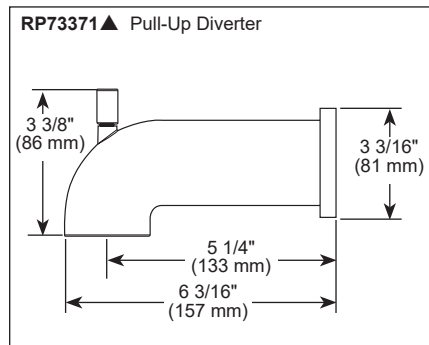

▲ Designate Proper Finish Suffix

Delta reserves the right (1) to make changes in specifications and materials, and (2) to change or discontinue models, both without notice or obligation. Dimensions are for reference only. See current full-line price book or www.deltafaucet.com for finish options and product availability.

DSP-B-144749-HS Rev. A

Delta Faucet Company

55 E. 111th Street, Indianapolis, IN 46280
350 South Edgeware Road, St. Thomas, ON N5P 4L1
© 2023 Delta Faucet Company