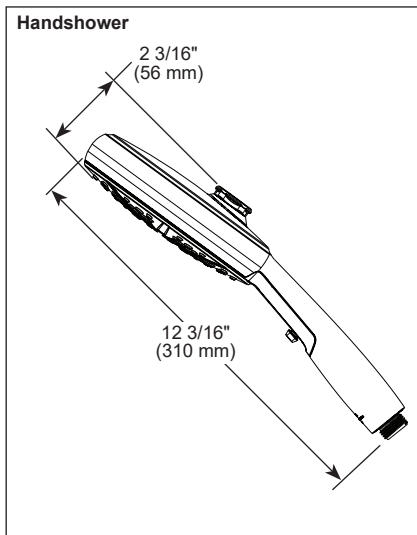

▲ Designate Proper Finish Suffix

Delta reserves the right (1) to make changes in specifications and materials, and (2) to change or discontinue models, both without notice or obligation. Dimensions are for reference only. See current full-line price book or www.deltafaucet.com for finish options and product availability.

DSP-B-144749-HS Rev. A

Delta Faucet Company

55 E. 111th Street, Indianapolis, IN 46280
350 South Edgeware Road, St. Thomas, ON N5P 4L1
© 2023 Delta Faucet Company