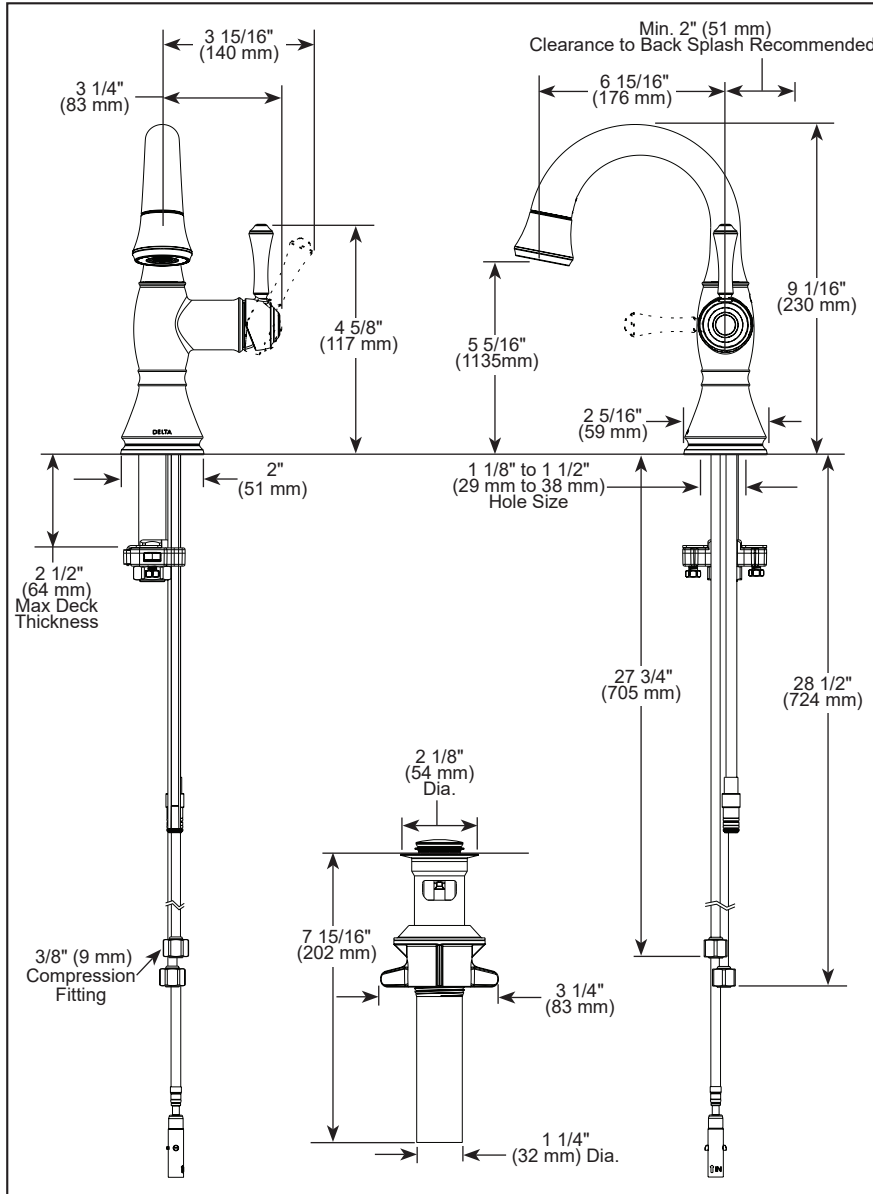

see what Delta can do™

BATHROOM FAUCET

- Cassidy™ Bath Collection
- Single Handle Pull-Down Deck Mount

FEATURES:

- MagnaTite® Docking
- DIAMOND Seal® Technology

STANDARD SPECIFICATIONS:

- Max. flow rate 1.2 gpm @ 60 psi, 4.5 L/min @ 414 kPa
- One or three hole mount (escutcheon RP102236 ▲ optional, not included)
- Diamond coated ceramic cartridge
- 1/4" O.D. straight, staggered PEX supply tubes
- Models have metal drain with pop-up type fitting with plated flange and stopper
- Optional red/blue indicator ring provided with models
- Not applicable for pedestal sink

COMPLIES WITH:

- ASME A112.18.1 / CSA B125.1
- Indicates compliance to ICC/ANSI A117.1 - Valve control only
- EPA WaterSense®

Submitted Model No.: _____

Specific Features: _____

▲ Designate Proper Finish Suffix