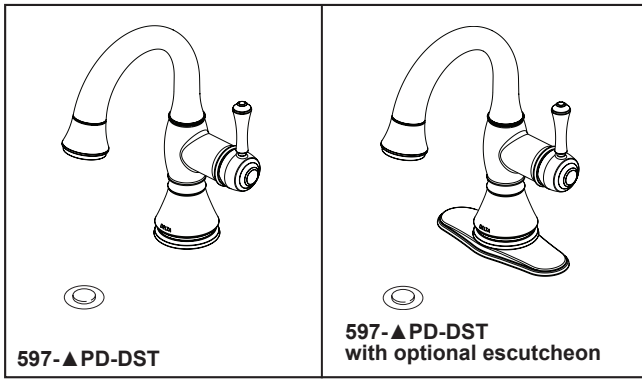

see what Delta can do™

BATHROOM FAUCET

- Cassidy™ Bath Collection
- Single Handle Pull-Down Deck Mount

FEATURES:

- MagnaTite® Docking
- DIAMOND Seal® Technology

STANDARD SPECIFICATIONS:

- Max. flow rate 1.2 gpm @ 60 psi, 4.5 L/min @ 414 kPa
- One or three hole mount (escutcheon RP102236 ▲ optional, not included)
- Diamond coated ceramic cartridge
- 1/4" O.D. straight, staggered PEX supply tubes
- Models have metal drain with pop-up type fitting with plated flange and stopper
- Optional red/blue indicator ring provided with models
- Not applicable for pedestal sink

WARRANTY

- Parts and Finish - Lifetime limited warranty; or for commercial purchasers, 10 years for multi-family residential (apartments and condominiums) and 5 years for all other commercial uses, in each case from the date of purchase.
- Electronic Parts and Batteries (if applicable) - 5 years from the date of purchase; or for commercial purchasers, 1 year from the date of purchase. No warranty is provided on batteries.

COMPLIES WITH:

- ASME A112.18.1 / CSA B125.1
- Indicates compliance to ICC/ANSI A117.1 - Valve control only
- EPA WaterSense®

Submitted Model No.: _____

Specific Features: _____