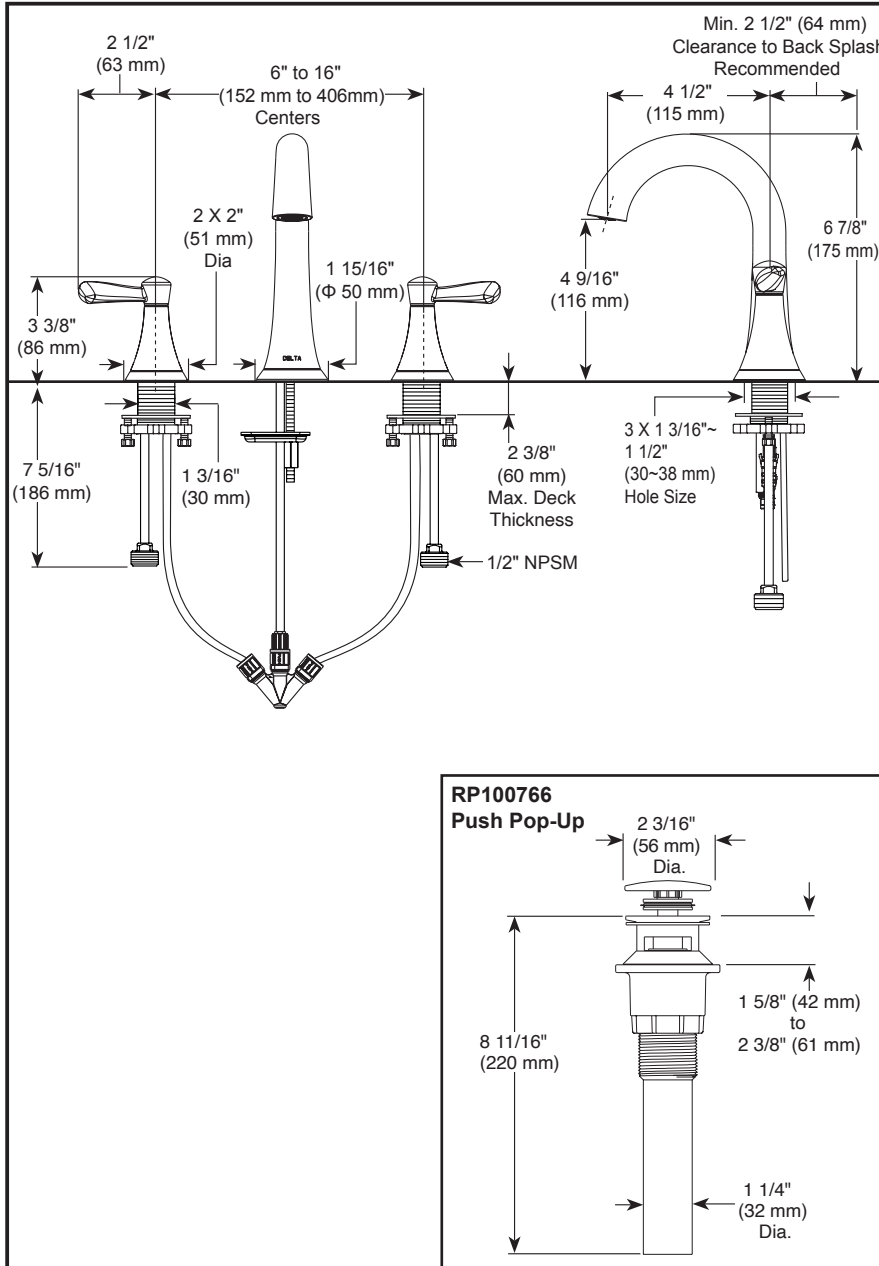

see what Delta can do™

BATHROOM FAUCET

- Esato™ Collection
- Two Handle Widespread, Deck Mount
- 3 Hole Sink Applications

Submitted Model No.: _____

Specific Features: _____

STANDARD SPECIFICATIONS:

- Maximum flow rate 1.2 gpm @ 60 psi, 4.5 L/min @ 414 kPa
- Three hole mount
- Solid metal cast spout
- Hot and cold stems are interchangeable
- All operating parts are replaceable from the top
- 1/4 turn handle stops
- 1/2"-14 NPSM adapters
- Control mechanism is a rotating cylinder type with stainless steel plate and 90° rotation, with replaceable non-metallic seats
- Models have push pop-up with overflow

COMPLIES WITH:

- ASME A112.18.1 / CSA B125.1
- ASME A112.18.2 / CSA B125.2
- ♿ Indicates compliance to ICC / ANSI A117.1 - Valve control only
- EPA WaterSense®

▲ Designate proper finish suffix

Delta reserves the right (1) to make changes in specifications and materials, and (2) to change or discontinue models, both without notice or obligation. Dimensions are for reference only. See current full-line price book or www.deltafaucet.com for finish options and product availability.