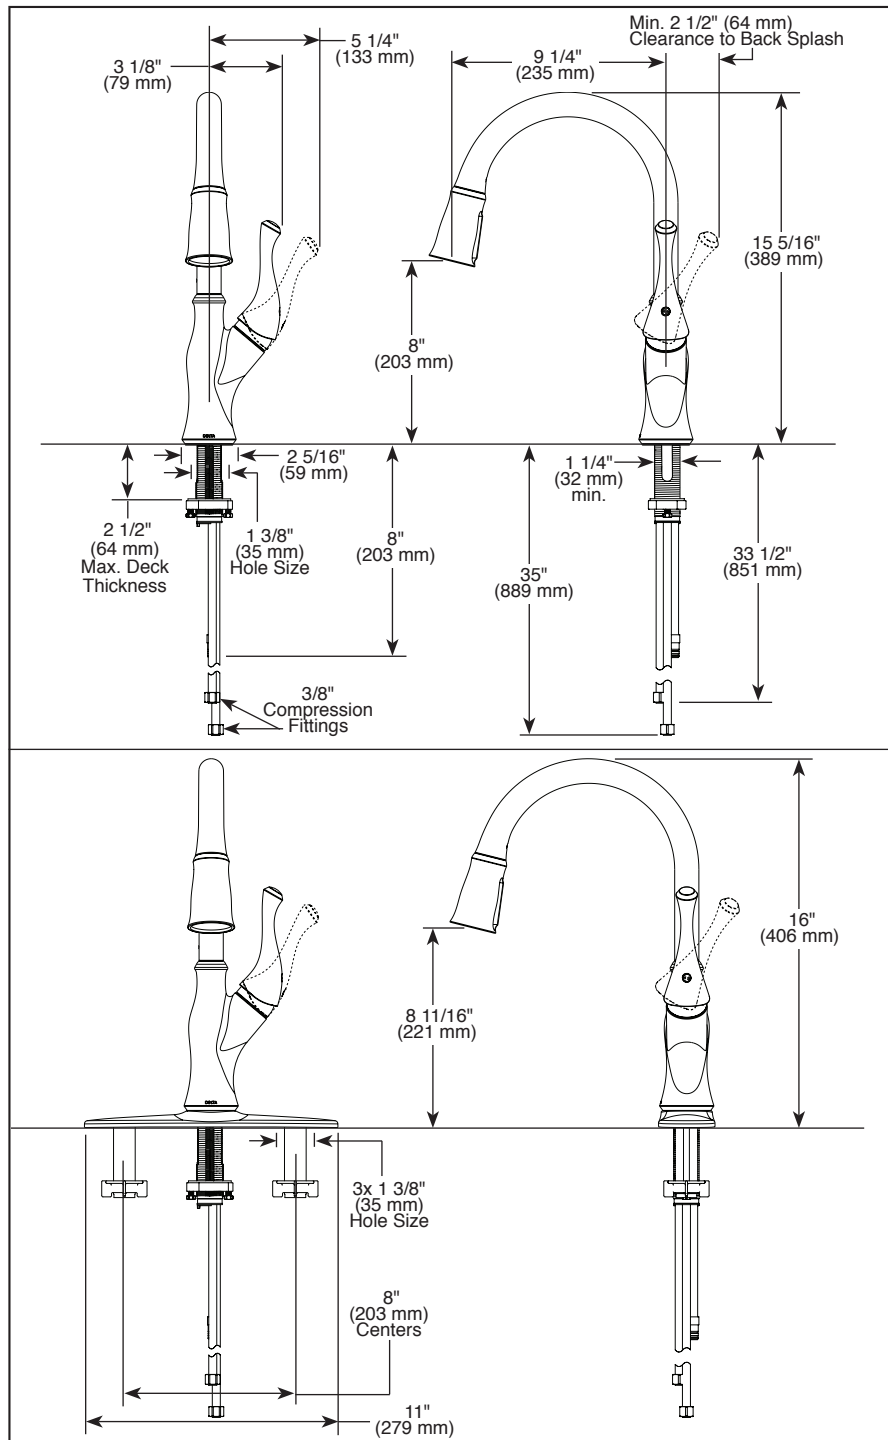

see what Delta can do™

KITCHEN FAUCETS

- Ophelia™ Collection
- Single Handle Pull-Down

19888Z-▲-DST

Submitted Model No.:

Specific Features:

FEATURES:

- DIAMOND Seal® Technology
- Touch-Clean® Sprayhead
- MagnaTite® Magnetic Docking
- ShieldSpray™ Technology

STANDARD SPECIFICATIONS:

- Max. flow rate 1.8 gpm @ 60 PSI, 6.8 L/Min @ 414 kPa
- One or three hole mount (escutcheon included)
- Diamond coated ceramic cartridge
- 3/8" O.D. straight, staggered PEX supply lines
- Spout rotates 360°
- Red/blue indicator markings
- Two-function wand; Aerated stream or spray
- Dual integral check valves in sprayer
- Quick Snap® connect hoses