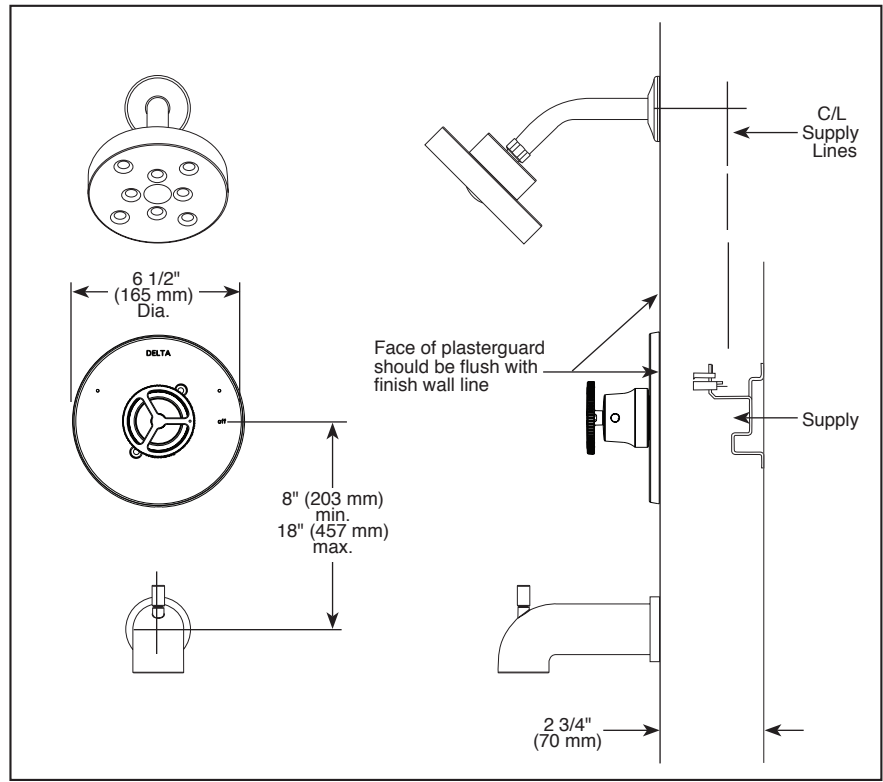

see what Delta can do™

TUB AND SHOWER FAUCET TRIM

- Trinsic® Bath Collection
- Valve Only (T14058)
- Tub Only (T14158)
- Shower Only (T14258)
- Tub/Shower (T14458)

Submitted Model No.: _____
 Specific Features: _____

FEATURES:

- Monitor® 14 Series pressure balanced single handle bath mixing valve trim
- Single function H₂Okinetic® Technology shower head

STANDARD SPECIFICATIONS:

- Maintains a balanced pressure of hot and cold water even when a valve is turned on or off elsewhere in the system
- For use with MultiChoice® Universal rough valve body (R10000 Series)
- Temperature only controlled with handle
- Field adjustable means to limit handle rotation into hot water zone
- 120° maximum handle rotation
- Maximum 1.75 gpm @ 80 psi, 6.6 L/min @ 550 kPa
- Tub port maximum flow rate 6.0 gpm @ 60 psi with R10000-UNBX
- Shower arm overall horizontal length = 5 1/2" (138 mm), including threaded ends
- Red/blue pad print temperature indicators on escutcheon
- "-LHD" models indicate less showerhead
- 1/2" CWT slip-on spout adapter
- Stem extension kit RP77991 can be ordered to allow for an additional 1 3/4" wall thickness. RP77991 ships with chrome escutcheon screws. For special finishes also order RP12630 escutcheon screws in desired finish.

▲ Designate Proper Finish Suffix

COMPLIES WITH:

- ASME A112.18.1 / CSA B125.1
- ASSE 1016
- EPA WaterSense® - Applies to T14258, T14458, & RP70175

Delta reserves the right (1) to make changes in specifications and materials, and (2) to change or discontinue models, both without notice or obligation. Dimensions are for reference only. See current full-line price book or www.deltafaucet.com for finish options and product availability.
 DSP-B-T14058 Rev. A