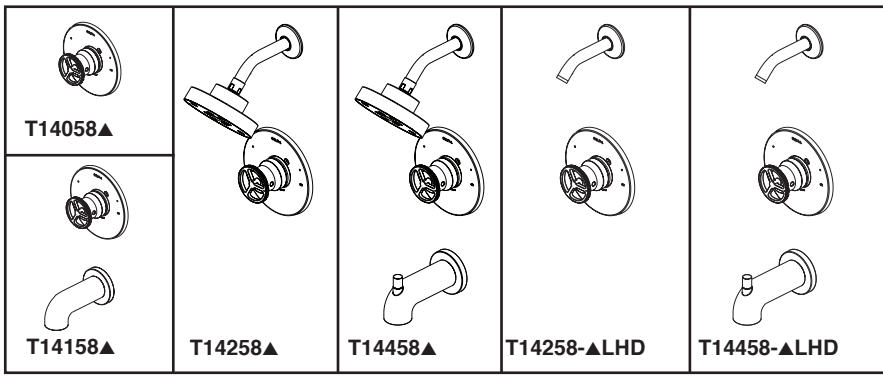

see what Delta can do™

TUB AND SHOWER FAUCET TRIM

- Trinsic® Bath Collection
- Valve Only (T14058)
- Tub Only (T14158)
- Shower Only (T14258)
- Tub/Shower (T14458)

Submitted Model No.: _____
 Specific Features: _____

FEATURES:

- Monitor® 14 Series pressure balanced single handle bath mixing valve trim
- Single function H₂Okinetic® Technology shower head

STANDARD SPECIFICATIONS:

- Maintains a balanced pressure of hot and cold water even when a valve is turned on or off elsewhere in the system
- For use with MultiChoice® Universal rough valve body (R10000 Series)
- Temperature only controlled with handle
- Field adjustable means to limit handle rotation into hot water zone
- 120° maximum handle rotation
- Maximum 1.75 gpm @ 80 psi, 6.6 L/min @ 550 kPa
- Tub port maximum flow rate 6.0 gpm @ 60 psi with R10000-UNBX
- Shower arm overall horizontal length = 5 1/2" (138 mm), including threaded ends
- Red/blue pad print temperature indicators on escutcheon
- "-LHD" models indicate less showerhead
- 1/2" CWT slip-on spout adapter
- Stem extension kit RP77991 can be ordered to allow for an additional 1 3/4" wall thickness. RP77991 ships with chrome escutcheon screws. For special finishes also order RP12630 escutcheon screws in desired finish.

▲ Designate Proper Finish Suffix

COMPLIES WITH:

- ASME A112.18.1 / CSA B125.1
- ASSE 1016
- EPA WaterSense® - Applies to T14258, T14458, & RP70175

Delta reserves the right (1) to make changes in specifications and materials, and (2) to change or discontinue models, both without notice or obligation. Dimensions are for reference only. See current full-line price book or www.deltafaucet.com for finish options and product availability.
 DSP-B-T14058 Rev. A