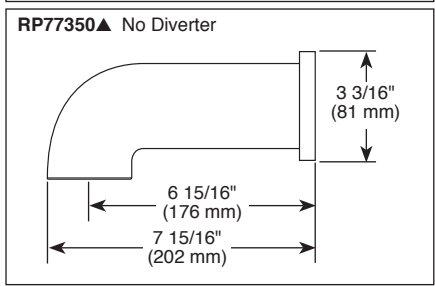

▲ Designate Proper Finish Suffix

COMPLIES WITH:

- ASME A112.18.1 / CSA B125.1
- ASSE 1016
- EPA WaterSense® - Applies to T14258, T14458, & RP70175

Delta reserves the right (1) to make changes in specifications and materials, and (2) to change or discontinue models, both without notice or obligation. Dimensions are for reference only. See current full-line price book or www.deltafaucet.com for finish options and product availability.
DSP-B-T14058 Rev. A