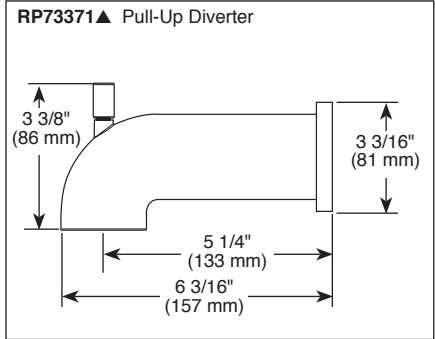

FEATURES:

- Monitor® 14 Series pressure balanced single handle bath mixing valve trim
- Single function H₂Okinetic® Technology shower head

STANDARD SPECIFICATIONS:

- Maintains a balanced pressure of hot and cold water even when a valve is turned on or off elsewhere in the system
- For use with MultiChoice® Universal rough valve body (R10000 Series)
- Temperature only controlled with handle
- Field adjustable means to limit handle rotation into hot water zone
- 120° maximum handle rotation
- Maximum 1.75 gpm @ 80 psi, 6.6 L/min @ 550 kPa
- Tub port maximum flow rate 6.0 gpm @ 60 psi with R10000-UNBX
- Shower arm overall horizontal length = 5 1/2" (138 mm), including threaded ends
- Red/blue pad print temperature indicators on escutcheon
- "-LHD" models indicate less showerhead
- 1/2" CWT slip-on spout adapter
- Stem extension kit RP77991 can be ordered to allow for an additional 1 3/4" wall thickness. RP77991 ships with chrome escutcheon screws. For special finishes also order RP12630 escutcheon screws in desired finish.

▲ Designate Proper Finish Suffix

COMPLIES WITH:

- ASME A112.18.1 / CSA B125.1
- ASSE 1016
- EPA WaterSense® - Applies to T14258, T14458, & RP70175

Delta reserves the right (1) to make changes in specifications and materials, and (2) to change or discontinue models, both without notice or obligation. Dimensions are for reference only. See current full-line price book or www.deltafaucet.com for finish options and product availability.
 DSP-B-T14058 Rev. A