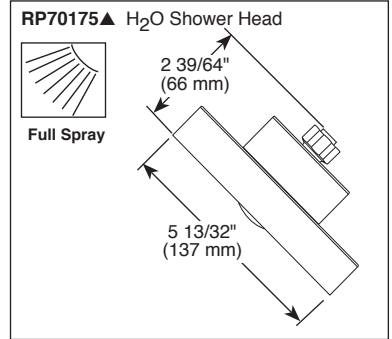

▲ Designate Proper Finish Suffix

COMPLIES WITH:

- ASME A112.18.1 / CSA B125.1
- ASSE 1016
- EPA WaterSense® - Applies to T14258, T14458, & RP70175

Delta reserves the right (1) to make changes in specifications and materials, and (2) to change or discontinue models, both without notice or obligation. Dimensions are for reference only. See current full-line price book or www.deltafaucet.com for finish options and product availability.
DSP-B-T14058 Rev. A