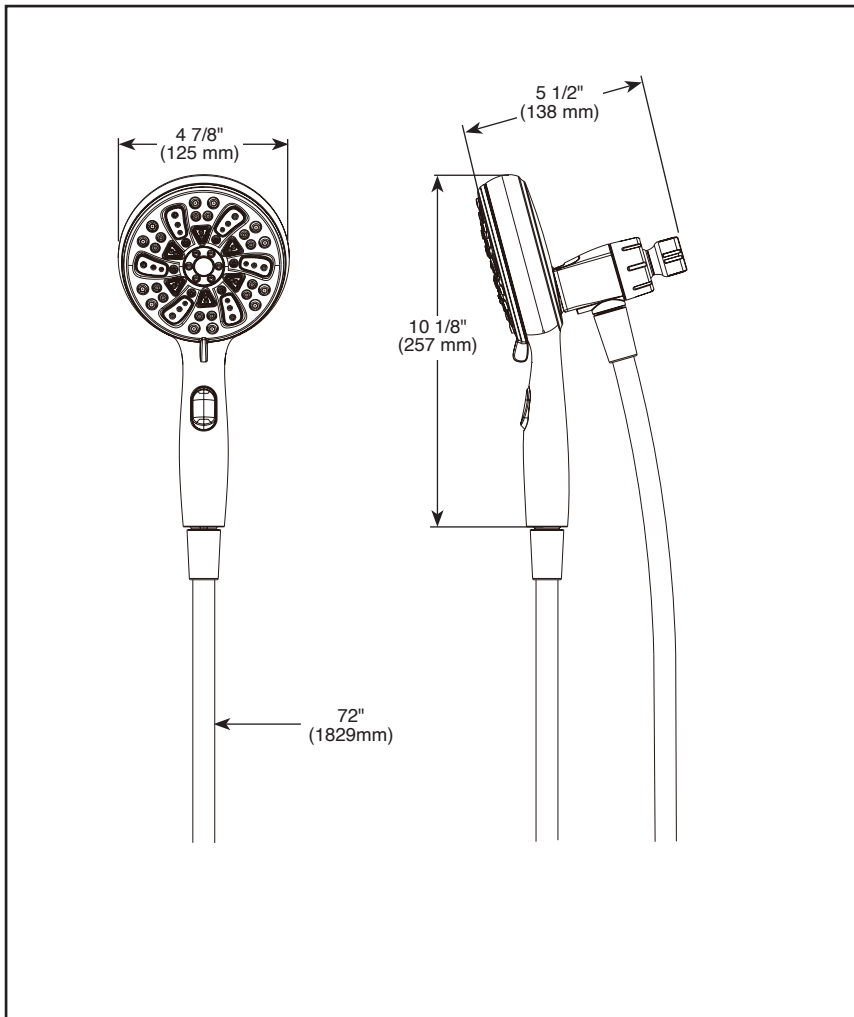

WARRANTY

- Parts and Finish - Lifetime limited warranty; or for commercial purchasers, 10 years for multi-family residential (apartments and condominiums) and 5 years for all other commercial uses, in each case from the date the product is received by the original purchaser or their authorized representative (installation contractor, etc.).
- Electronic Parts and Batteries (if applicable) - 5 years from the date the product is received by the original purchaser or their authorized representative (installation contractor, etc.); or for commercial purchasers, 1 year from the date the product is received by the original purchaser or their authorized representative (installation contractor, etc.). No warranty is provided on batteries.
- Please go to www.deltafaucet.com for the complete details of our limited warranty.