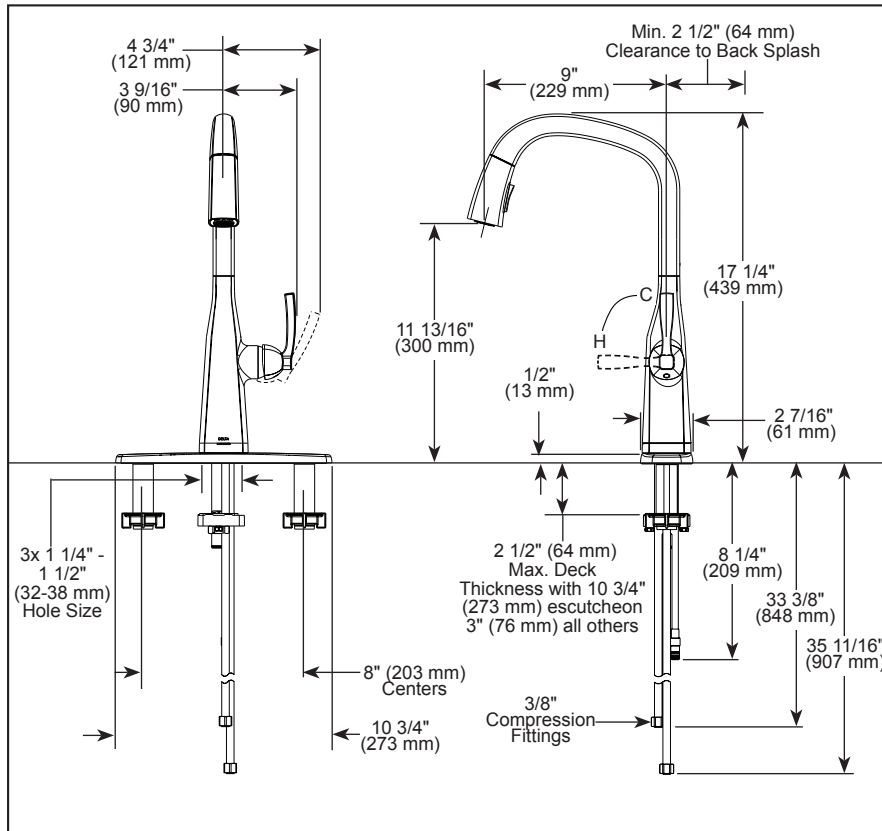

COMPLIES WITH:

- ASME A112.18.1 / CSA B125.1
- ICC/ANSI A117.1 - Valve control only

▲ Designate proper finish suffix