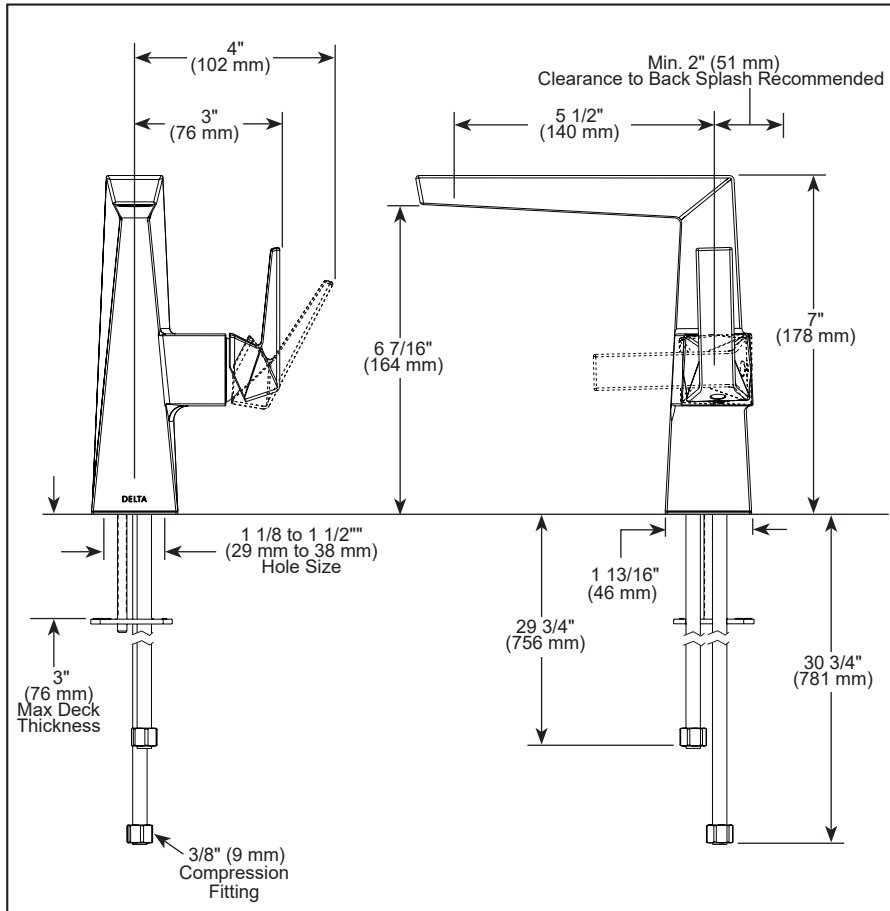

WARRANTY

- Parts and Finish - Lifetime limited warranty; or for commercial purchasers, 10 years for multi-family residential (apartments and condominiums) and 5 years for all other commercial uses, in each case from the date the product is received by the original purchaser or their authorized representative (installation contractor, etc.).
- Electronic Parts and Batteries (if applicable) - 5 years from the date the product is received by the original purchaser or their authorized representative (installation contractor, etc.); or for commercial purchasers, 1 year from the date the product is received by the original purchaser or their authorized representative (installation contractor, etc.). No warranty is provided on batteries.